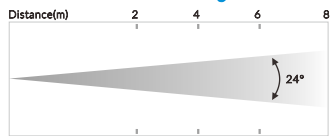

Electrical and Physical

Power Voltage: AC 100V~240V, 50/60Hz
Power Consumption: 167W
Dimension: 400x268x325mm (15.7"x10.5"x14.2")
Weight: 2.6kg (5.7lbs)

Photometrics Diagram

Specifications

Light Source: 54 x 3W R/G/B LED
Beam Angle: 24°
Lux@4m: 4667lux