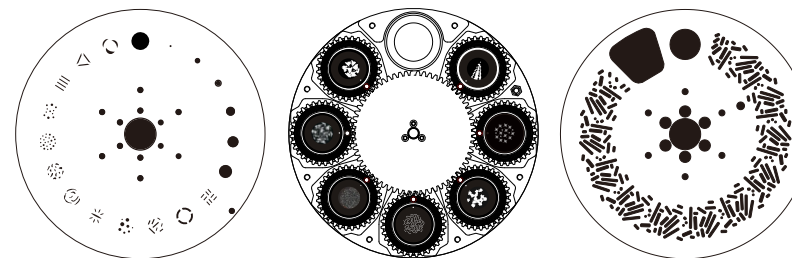

Specifications

Light Source: Philips MSD Platinum 20R
 Color Temperature: 7800K
 BEAM Mode: 2°~7°
 SPOT Mode: 5°~32°
 WASH Mode: 8°~70°

Features

Linear motorized zoom: 2°~70°
 Motorized focus
 Linear CMY color mixing
 Color Wheel: 3 color wheels, each of them has 5 colors plus open with rainbow effect
 Gobo Wheel: 1 static gobo wheel with 18 gobos plus open
 1 rotating gobo wheel with 7 gobos plus open
 Gobo's outside diameter: 22.5mm
 Gobo's image diameter: 13mm
 1 animation wheel
 Prism: 8 facet prism + 6 facet linear prism, both of them can rotate in both directions and overlay each other
 0~100% smooth dimming
 Various strobe speeds

Power Voltage: AC 100~240V, 50/60Hz
 Power Consumption: 600W
 Dimensions(mm): 400x335x667mm, 28.5kg
 Dimensions(in): 15.7"x13.1"x26.2" in, 62.8lbs

Photometrics Diagram

Distance(m)	5	10	15	20
2° Lux	850000	450000	189000	150000
Diameter(m)	0.18	0.35	0.53	0.7
32° Lux	26800	6400	2900	1500
Diameter(m)	2.9	5.7	8.6	11.5
70° Lux	1500	375	167	94
Diameter(m)	6.37	12.74	19.11	25.48

Dimensions(mm)

Color/Gobo Wheel

Color Wheel

Static Gobo Wheel

Rotating Gobo Wheel

Animation Wheel