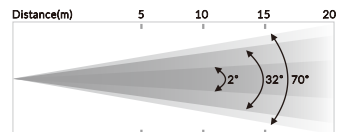

Specifications

Light Source: Philips MSD Platinum 20R
 Color Temperature: 7800K
 BEAM Mode: 2°~7°
 SPOT Mode: 5°~32°
 WASH Mode: 8°~70°

Features

Linear motorized zoom: 2°~70°
 Motorized focus
 Linear CMY color mixing
 Color Wheel: 3 color wheels, each of them has 5 colors plus open with rainbow effect
 Gobo Wheel: 1 static gobo wheel with 18 gobos plus open
 1 rotating gobo wheel with 7 gobos plus open
 Gobo's outside diameter: 22.5mm
 Gobo's image diameter: 13mm
 1 animation wheel
 Prism: 8 facet prism + 6 facet linear prism, both of them can rotate in both directions and overlay each other
 0~100% smooth dimming
 Various strobe speeds

SPARTAN HYBRID XP-20R BSW

Control

DMX Channel: 24/27/30/34 channels
 Control Mode: DMX, Wireless (optional), RDM
 Firmware Upgrade: Update via DMX link

Pan/Tilt

Pan/Tilt: 540°/ 270°
 Pan/Tilt Resolution: 16 bit
 Fixation: Tilt lock

Power Voltage: AC 100~240V, 50/60Hz
 Power Consumption: 600W
 Dimensions(mm): 400x335x667mm, 28.5kg
 Dimensions(in): 15.7"x13.1"x26.2" in, 62.8lbs

Photometrics Diagram

Distance(m)	5	10	15	20
2° Lux	850000	450000	189000	150000
Diameter(m)	0.18	0.35	0.53	0.7
32° Lux	26800	6400	2900	1500
Diameter(m)	2.9	5.7	8.6	11.5
70° Lux	1500	375	167	94
Diameter(m)	6.37	12.74	19.11	25.48