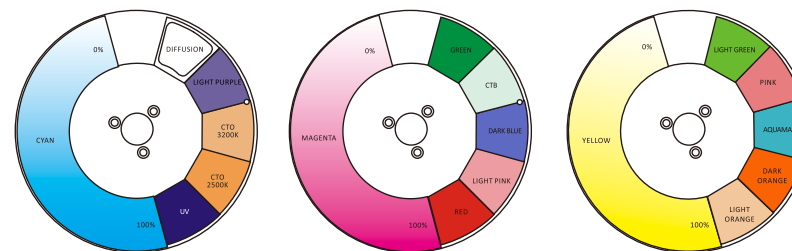

Specifications

Light Source: Philips MSD Platinum 20R
 Color Temperature: 7800K
 BEAM Mode: 2°~7°
 SPOT Mode: 5°~32°
 WASH Mode: 8°~70°

Features

Linear motorized zoom: 2°~70°
 Motorized focus
 Linear CMY color mixing
 Color Wheel: 3 color wheels, each of them has 5 colors plus open with rainbow effect
 Gobo Wheel: 1 static gobo wheel with 18 gobos plus open
 1 rotating gobo wheel with 7 gobos plus open
 Gobo's outside diameter: 22.5mm
 Gobo's image diameter: 13mm
 1 animation wheel
 Prism: 8 facet prism + 6 facet linear prism, both of them can rotate in both directions and overlay each other
 0~100% smooth dimming
 Various strobe speeds

SPARTAN HYBRID XP-20R BSW

Control

DMX Channel: 24/27/30/34 channels
 Control Mode: DMX, Wireless (optional), RDM
 Firmware Upgrade: Update via DMX link

Pan/Tilt

Pan/Tilt: 540°/ 270°
 Pan/Tilt Resolution: 16 bit
 Fixation: Tilt lock

Power Voltage: AC 100~240V, 50/60Hz
 Power Consumption: 600W
 Dimensions(mm): 400x335x667mm, 28.5kg
 Dimensions(in): 15.7"x13.1"x26.2" in, 62.8lbs

Photometrics Diagram

Distance(m)	5	10	15	20
2° Lux	850000	450000	189000	150000
Diameter(m)	0.18	0.35	0.53	0.7
32° Lux	26800	6400	2900	1500
Diameter(m)	2.9	5.7	8.6	11.5
70° Lux	1500	375	167	94
Diameter(m)	6.37	12.74	19.11	25.48

Dimensions(mm)

Color/Gobo Wheel

Color Wheel

Static Gobo Wheel

Rotating Gobo Wheel

Animation Wheel