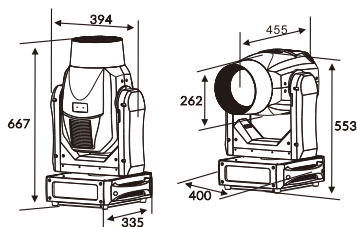

Dimensions(mm)