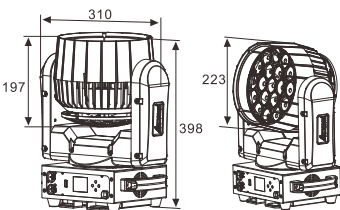

## Construction

Display: LCD display  
Data In/Out: 3-pin XLR  
Power In/Out: Power Connector in  
Protection Rating: IP20

## Electrical and Physical

Power Voltage: AC 100~240V, 50/60Hz  
Power Consumption: 300W  
Dimensions: 310x197x398mm (12.2"x7.7"x15.6")  
Weight: 8.6kg (18.9lbs)

## Photometrics Diagram

10° Lux	26159	6540	2906	1635
Diameter(m)	0.4	0.7	1	1.4
60° Lux	1813	453	201	113
Diameter(m)	2.3	4.6	7	9.3

## Dimensions(mm)