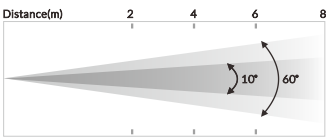

Photometrics Diagram

10° Lux	26159	6540	2906	1635
Diameter(m)	0.4	0.7	1	1.4
60° Lux	1813	453	201	113
Diameter(m)	2.3	4.6	7	9.3