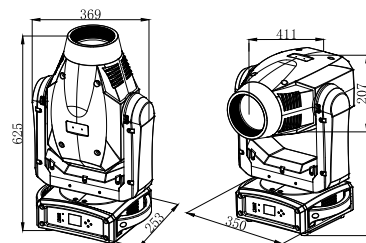

Pan/Tilt

Pan/Tilt: 540°/ 270°
 Pan/Tilt Resolution: 16 bit

Construction

Display: LCD display
 Data In/Out: 3-pin and 5-pin XLR
 Power In/Out: PowerCon in/out
 Protection Rating: IP20

Electrical and Physical

Power Voltage: AC 100~240V, 50/60Hz
 Power Consumption: 420W
 Dimensions: 369x253x625mm
 Weight: 20Kg

Features

Linear motorized zoom with wash effect, zoom range: 8°~45°
 Motorized focus
 Linear CMY color mixing
 Color Wheel: 1 color wheel with 9 colors plus open
 Gobo Wheel: 1 static gobo wheel with 9 gobos plus open
 1 rotating gobo wheel with 7 gobos plus open, easy to replace
 Gobo's outside diameter: 26.8mm
 Gobo's image diameter: 19mm
 Motorized linear iris
 3 facet prism rotating in both directions
 Independent frost effect
 Various strobe speeds

CMY/Color/Gobo Wheel

CMY

Color Wheel

Static Gobo Wheel

Rotating Gobo Wheel

Dimensions(mm)

Photometrics Diagram