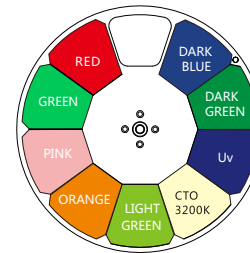

ENERGY SPOT PRO

KA-400 SPOT PRO

Specifications

Light Source: 1x270W LED
 Color Temperature: 8000K
 Beam Angle: 8°~45°

Control

DMX Channel: 18/22/25 channels
 Control Mode: DMX
 Firmware Upgrade: Update via DMX link&USB

Power Voltage: AC 100~240V, 50/60Hz
 Power Consumption: 420W
 Dimensions: 369x253x625mm
 Weight: 20Kg

Features

Linear motorized zoom with wash effect, zoom range: 8°~45°
 Motorized focus
 Linear CMY color mixing
 Color Wheel: 1 color wheel with 9 colors plus open
 Gobo Wheel: 1 static gobo wheel with 9 gobos plus open
 1 rotating gobo wheel with 7 gobos plus open, easy to replace
 Gobo's outside diameter: 26.8mm
 Gobo's image diameter: 19mm
 Motorized linear iris
 3 facet prism rotating in both directions
 Independent frost effect
 Various strobe speeds

CMY/Color/Gobo Wheel

CMY

Color Wheel

Static Gobo Wheel

Rotating Gobo Wheel

Dimensions(mm)

Photometrics Diagram