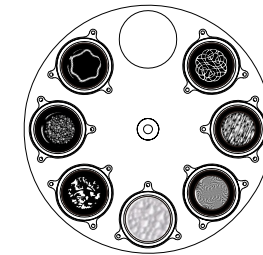

Power Voltage: AC 100~240V, 50/60Hz
 Power Consumption: 420W
 Dimensions: 369x253x625mm
 Weight: 20Kg

Features

Linear motorized zoom with wash effect, zoom range: 8°~45°
 Motorized focus
 Linear CMY color mixing
 Color Wheel: 1 color wheel with 9 colors plus open
 Gobo Wheel: 1 static gobo wheel with 9 gobos plus open
 1 rotating gobo wheel with 7 gobos plus open, easy to replace
 Gobo's outside diameter: 26.8mm
 Gobo's image diameter: 19mm
 Motorized linear iris
 3 facet prism rotating in both directions
 Independent frost effect
 Various strobe speeds

CMY/Color/Gobo Wheel

CMY

Color Wheel

Static Gobo Wheel

Rotating Gobo Wheel

Dimensions(mm)

Photometrics Diagram