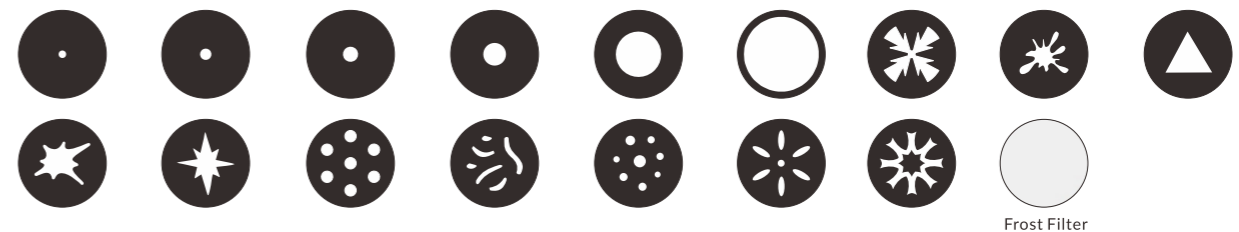

LIBRA

XP-380 BSW

FEATURES

- Diameter of lens: 120 mm
- Lamp life: 6,000 hours*
- Linear motorized zoom: 3°-32°
- Motorized Focus
- 1 x color wheel with 14 colors plus open, and rainbow effect
- 1 x static gobo wheel with 17 gobos plus open
- 1 x rotating gobo wheel with 12 gobos plus open
- Outside diameter: 12 mm
- Image diameter: 7 mm
- 2 x prisms: 8-facet prism+ 6-facet linear prism, rotatable in both directions and overlayable
- Outstanding color macro effect
- Smooth dimming from 0-100%
- Independent frost effect
- Outstanding strobe effect with variable speed
- Combine beam, spot, wash into 1 compact body
- 2 x fixed clamps for 50mm truss, and 2 x screw holes for removable clamps for 70mm truss.

(*Lamp's working life depends on the cycle ratio of its usage pattern and other environmental factors, such as dust, oil, temperature, humidity, etc.)

PHOTOMETRICS DIAGRAM

FUNCTIONAL EFFECT

Color Wheel

Static Gobo Wheel