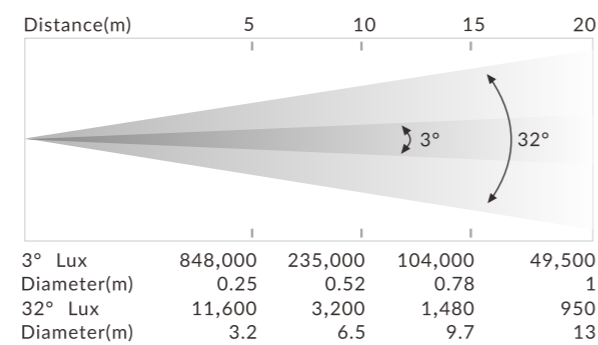

PHOTOMETRICS DIAGRAM