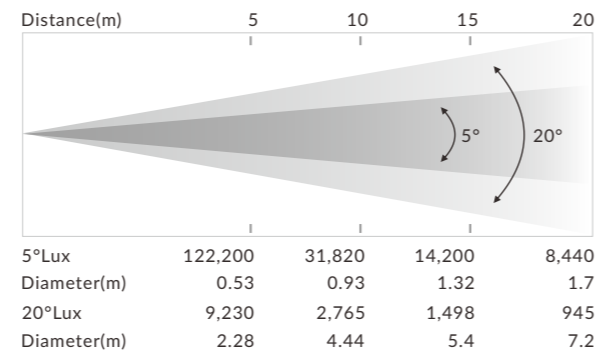

### Specifications

- Light Source: Osram Lot-it! 1000/PS Brilliant
- Beam Angle: 5°-20°

### Electrical and Physical

- Power Voltage Range: 230V~ 50/60Hz
- Power Consumption: 1,181 W
- Dimensions: 1,032 x 418 x 337 mm(40.6" x 16.5" x 13.2")
- Flight Case Dimensions: 1,195 x 600 x 790 mm (47" x 23.6" x 31.1")
- Weight: 43.2 kg (95.2 lbs)(Without the tripod)  
60 kg (132.2 lbs)(With the tripod)  
119.6 kg (263.7 lbs) (Single Loader Case )

## PHOTOMETRICS DIAGRAM

## DIMENSIONS