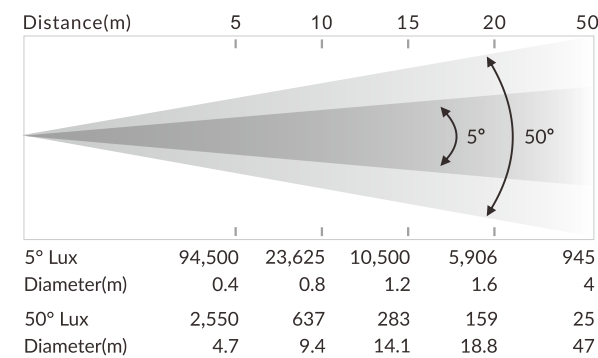

PHOTOMETRICS DIAGRAM