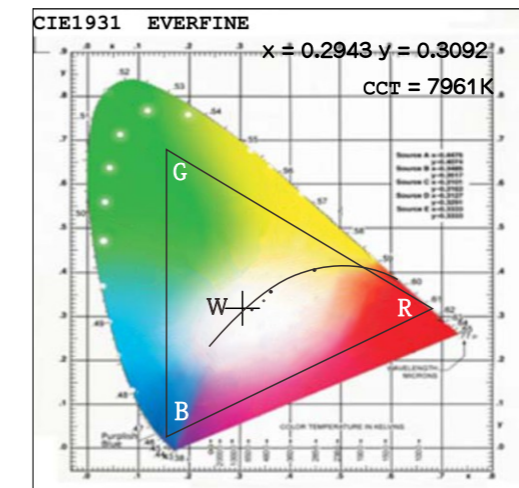

TECHNICAL SPECIFICATIONS

Light Source

- Light source: OSRAM 7 x 40W RGBW LED
- LED life expectancy: 20,000 hours*

Optical System

- Advanced optical system to ensure clear and large-range beam & wash effect
- High - efficiency zoom optical system, ratio 1:8.3
- Zoom range: 4.5°-36.5°
- Field angle: 8.5°-56.5°
- Fixture total lumen output: up to 4,600 lm

Specification

- Fixture Specification: 216 x 165 x 343 mm (8.5" x 6.5" x 13.5")
- Weight: 6.3 kg (13.9 lbs)
- F/C Specification: 1,105 x 530 x 600 mm (43.5" x 20.9" x 23.6")
- Weight: 102 kg (224.9 lbs) (include flight case,eight per flight case)

PHOTOMETRICS DIAGRAM

LIGHT QUALITY PARAMETER

CIE1931 CHROMATICITY COORDINATES(Big Angle)

LUMINOUS INTENSITY DISTRIBUTION DIAGRAM

DIMENSIONS

(*Light source's working life depends on the cycle ratio of its usage pattern and other environmental factors, such as dust, oil, temperature, humidity, etc.)