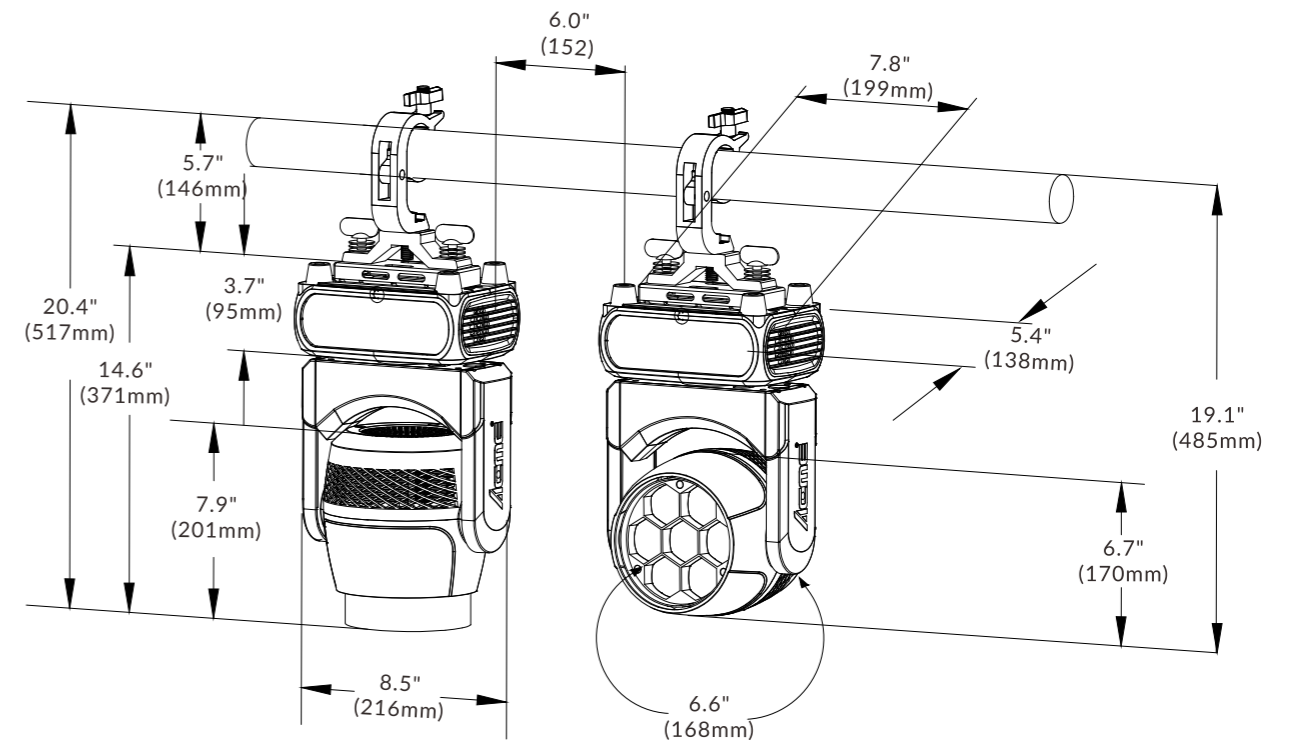

Specification

- Fixture Specification: 216 x 165 x 343 mm (8.5" x 6.5" x 13.5")
- Weight: 6.3 kg (13.9 lbs)
- F/C Specification: 1,105 x 530 x 600 mm (43.5" x 20.9" x 23.6")
- Weight: 102 kg (224.9 lbs) (include flight case,eight per flight case)

PHOTOMETRICS DIAGRAM

LIGHT QUALITY PARAMETER

CIE1931 CHROMATICITY COORDINATES(Big Angle)

LUMINOUS INTENSITY DISTRIBUTION DIAGRAM

DIMENSIONS

(*Light source's working life depends on the cycle ratio of its usage pattern and other environmental factors, such as dust, oil, temperature, humidity, etc.)