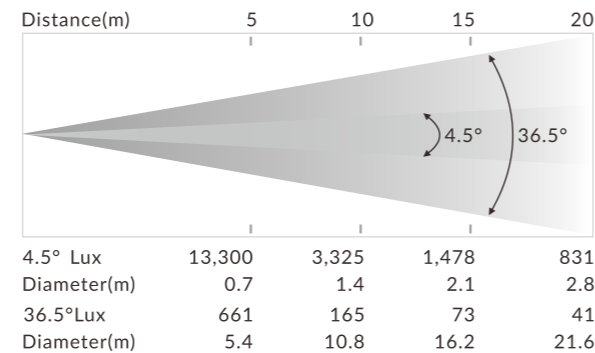

OXYGEN

CM 400Z

FEATURES

- Light source:OSRAM 7 x 40W RGBW LED
- Variable CTO: 2,500-8,000K
- With powerful beam and wash effects
- Pixel control
- Uniform RGBW color mixing and rainbow effect
- Motorized liner zoom system
- Zoom range: 4.5°-36.5°
- Field angle: 8.5°-56.5°
- Outstanding strobe effect with variable speed
- 0~100% smooth dimming
- Compact design, small size
- Fast and mute operating
- Flicker free management
- Dust-proof and oil-proof design
- Automated color correction system to ensure a consistent output

TECHNICAL SPECIFICATIONS

Light Source

- Light source: OSRAM 7 x 40W RGBW LED
- LED life expectancy: 20,000 hours*

Optical System

- Advanced optical system to ensure clear and large-range beam & wash effect
- High - efficiency zoom optical system, ratio 1:8.3
- Zoom range: 4.5°-36.5°
- Field angle: 8.5°-56.5°
- Fixture total lumen output: up to 4,600 lm

Specification

- Fixture Specification: 216 x 165 x 343 mm (8.5" x 6.5" x 13.5")
- Weight: 6.3 kg (13.9 lbs)
- F/C Specification: 1,105 x 530 x 600 mm (43.5" x 20.9" x 23.6")
- Weight: 102 kg (224.9 lbs) (include flight case,eight per flight case)

PHOTOMETRICS DIAGRAM

LIGHT QUALITY PARAMETER

CIE1931 CHROMATICITY COORDINATES(Big Angle)

LUMINOUS INTENSITY DISTRIBUTION DIAGRAM

DIMENSIONS

(*Light source's working life depends on the cycle ratio of its usage pattern and other environmental factors, such as dust, oil, temperature, humidity, etc.)