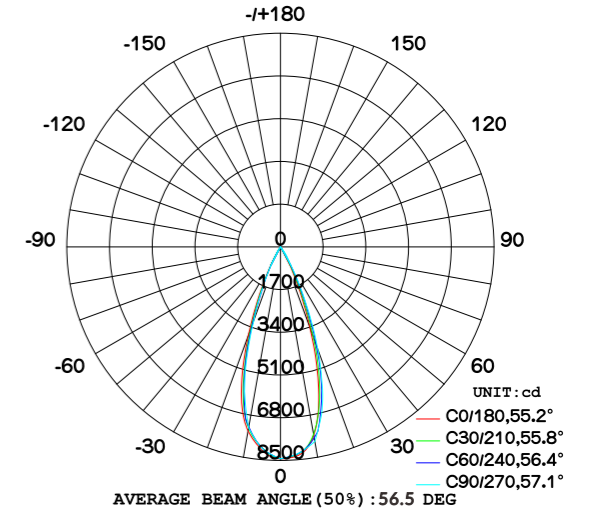

TECHNICAL SPECIFICATIONS

Light Source

- Light source: OSRAM 7 x 40W RGBW LED
- LED life expectancy: 20,000 hours*

Optical System

- Advanced optical system to ensure clear and large-range beam & wash effect
- High - efficiency zoom optical system, ratio 1:8.3
- Zoom range: 4.5°-36.5°
- Field angle: 8.5°-56.5°
- Fixture total lumen output: up to 4,600 lm

Specification

- Fixture Specification: 216 x 165 x 343 mm (8.5" x 6.5" x 13.5")
- Weight: 6.3 kg (13.9 lbs)
- F/C Specification: 1,105 x 530 x 600 mm (43.5" x 20.9" x 23.6")
- Weight: 102 kg (224.9 lbs) (include flight case,eight per flight case)

PHOTOMETRICS DIAGRAM

LIGHT QUALITY PARAMETER

CIE1931 CHROMATICITY COORDINATES(Big Angle)

LUMINOUS INTENSITY DISTRIBUTION DIAGRAM

DIMENSIONS

(*Light source's working life depends on the cycle ratio of its usage pattern and other environmental factors, such as dust, oil, temperature, humidity, etc.)