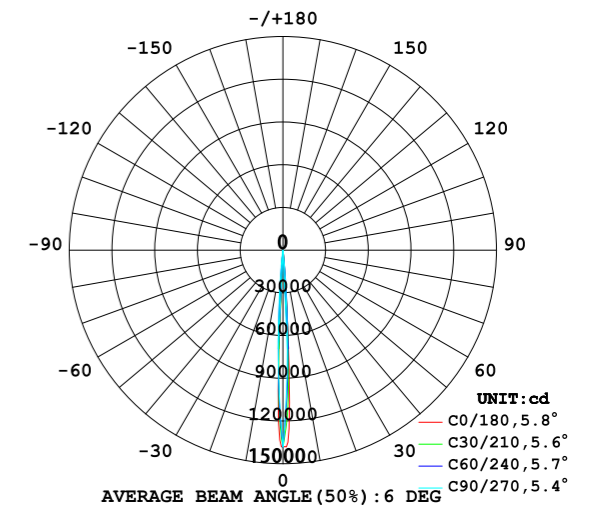

TECHNICAL SPECIFICATIONS

Specifications

- Light Source: 7 x 15W RGBW LED
- Beam Angle: 6°
- Field Angle: 11°

Control

- DMX channel: 4/5/8/10
- Protocols: DMX512, RDM
- Firmware Upgrade via DMX link

Construction

- Display: OLED display
- Data In/Out: 3-pin or 5-pin XLR
- Power In/Out: Power Connector in
- Protection Rating: IP20

Electrical and Physical

- Input Voltage Range: 100-240V~ 50/60Hz
- Power Consumption: 50W
- Dimensions: 206 x 197 x 104mm(8.1" x 7.8" x 4.1")
- Carton Dimension: 540 x 540 x 350 mm(21.3"x21.3"x13.8")
- Weight: 1.62Kg (3.6lbs)

18.7 kg (41.2lbs) (Including carton, 8 packs and 1 standard)

PHOTOMETRICS DIAGRAM

COLOR FILTER FRAME (OPTIONAL)

JOINT SCHEMATICS

FUNCTIONAL EFFECT

CIE1931 CHROMATICITY COORDINATES(Big Angle)

LUMINOUS INTENSITY DISTRIBUTION DIAGRAM

DIMENSIONS