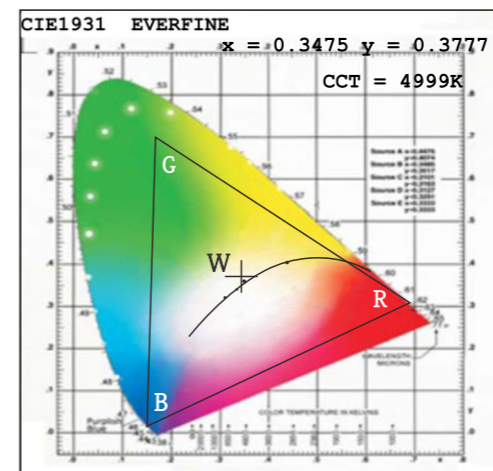

TECHNICAL SPECIFICATIONS

Specifications

- Light Source: 7 x 15W RGBW LED
- Beam Angle: 6°
- Field Angle: 11°

Control

- DMX channel: 4/5/8/10
- Protocols: DMX512, RDM
- Firmware Upgrade via DMX link

Construction

- Display: OLED display
- Data In/Out: 3-pin or 5-pin XLR
- Power In/Out: Power Connector in
- Protection Rating: IP20

Electrical and Physical

- Input Voltage Range: 100-240V~ 50/60Hz
- Power Consumption: 50W
- Dimensions: 206 x 197 x 104mm(8.1" x 7.8" x 4.1")
- Carton Dimension: 540 x 540 x 350 mm(21.3"x21.3"x13.8")
- Weight: 1.62Kg (3.6lbs)

18.7 kg (41.2lbs) (Including carton, 8 packs and 1 standard)

PHOTOMETRICS DIAGRAM

COLOR FILTER FRAME (OPTIONAL)

JOINT SCHEMATICS

FUNCTIONAL EFFECT

CIE1931 CHROMATICITY COORDINATES(Big Angle)

LUMINOUS INTENSITY DISTRIBUTION DIAGRAM

DIMENSIONS