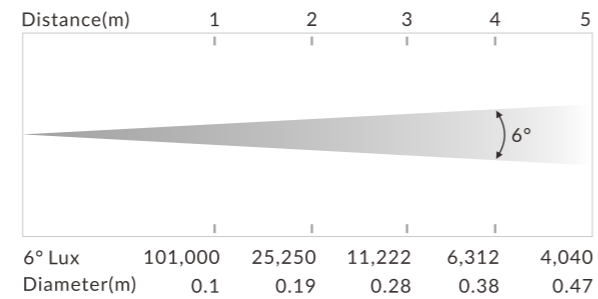

TECHNICAL SPECIFICATIONS

Specifications

- Light Source: 7 x 15W RGBW LED
- Beam Angle: 6°
- Field Angle: 11°

Control

- DMX channel: 4/5/8/10
- Protocols: DMX512, RDM
- Firmware Upgrade via DMX link

Construction

- Display: OLED display
- Data In/Out: 3-pin or 5-pin XLR
- Power In/Out: Power Connector in
- Protection Rating: IP20

Electrical and Physical

- Input Voltage Range: 100-240V~ 50/60Hz
- Power Consumption: 50W
- Dimensions: 206 x 197 x 104mm(8.1" x 7.8" x 4.1")
- Carton Dimension: 540 x 540 x 350 mm(21.3"x21.3"x13.8")
- Weight: 1.62Kg (3.6lbs)

18.7 kg (41.2lbs) (Including carton, 8 packs and 1 standard)

PHOTOMETRICS DIAGRAM

COLOR FILTER FRAME (OPTIONAL)

JOINT SCHEMATICS

FUNCTIONAL EFFECT

CIE1931 CHROMATICITY COORDINATES(Big Angle)

LUMINOUS INTENSITY DISTRIBUTION DIAGRAM

DIMENSIONS