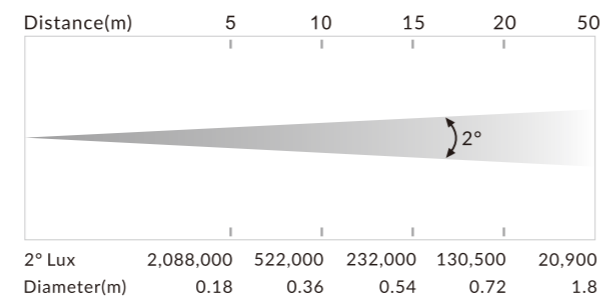

PHOTOMETRICS DIAGRAM