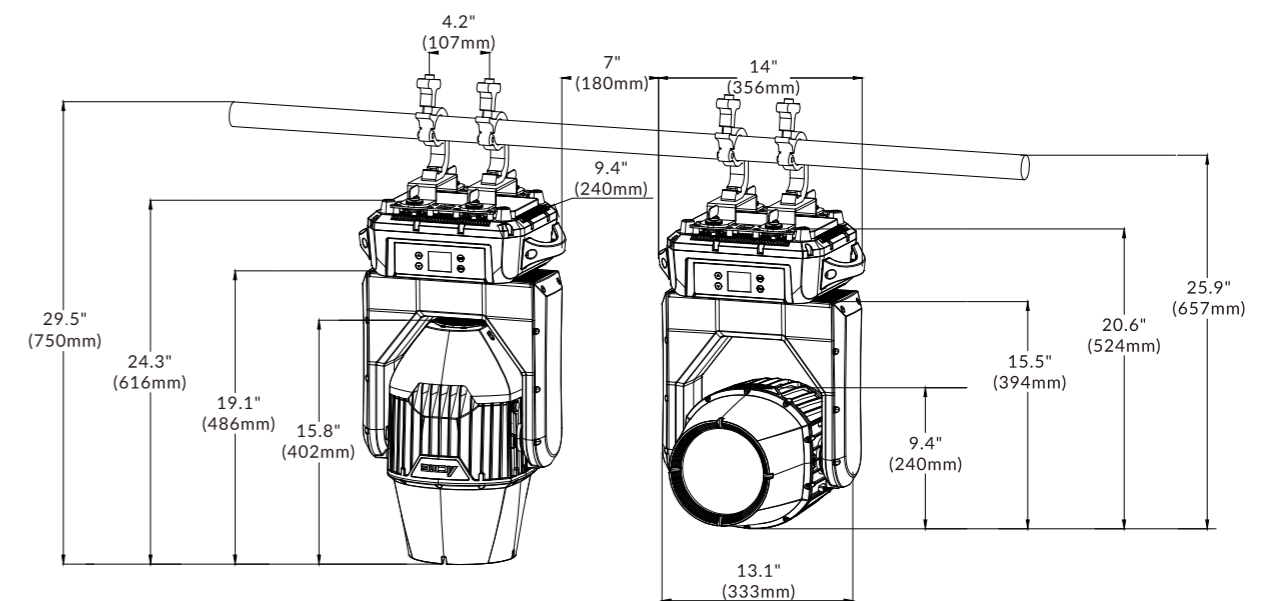

Pan/Tilt

- Pan/Tilt movement: 540°/ 270°
- Pan/Tilt Resolution: 16-bit

Construction

- Display: LCD display
- Data In/Out: 3-pin or 5-pin IP XLR
- Power In/Out: Waterproof Power Connector in/out
- Protection Rating: IP66

Electrical and Physical

- Input voltage range: 100-240V~ 50/60Hz
- Power Consumption: 430W
- Dimensions: 356X240X616mm (14.0"x9.4"x24.3")
- Carton Dimensions: 510x445x655mm (20.1"x17.9"x25.8")
- Weight: 20.5kg (45.2lbs)
26.5kg (58.4lbs) (One-pack per carton)

PHOTOMETRICS DIAGRAM

FUNCTIONAL EFFECT

Color Wheel

Static Gobo Wheel

8-Facet Prism

24-Facet Prism

Frost Filter

DIMENSIONS