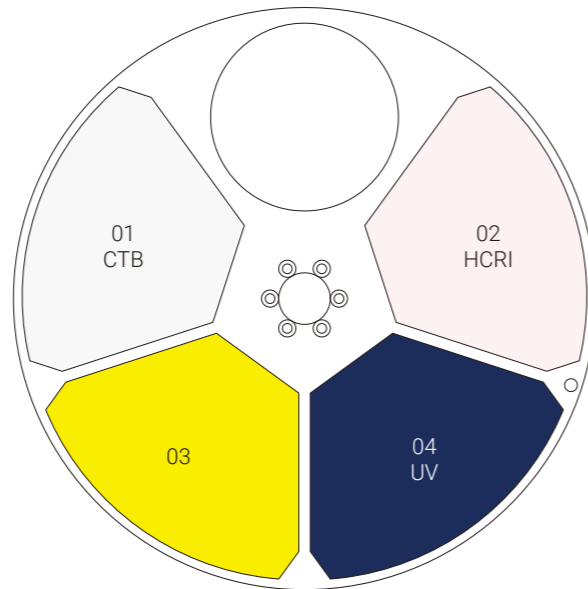

**Optical System**

- Zoom Range: 4°-48°
- Diameter of Front Lens: 225 mm
- Standard Mode: Ra≥72, HCRI Mode: Ra≥90

**Prism / Frost Filter**

4-Facet Prism   4-Facet Linear Prism   Light Frost Filter   Medium Frost Filter

**Colors**

- Smooth CMY color mixing

- Linear CTO Color Correction: 2,700K-6,700K

- 2 Color Wheels:  
Color Wheel 1: 4 colors, plus open;

Color Wheel 1

- Color Wheel 2: 5 colors, plus open

Color Wheel 2

**Rotating Gobos**

- 2 Rotating Gobo Wheels:  
Rotating Gobo Wheel 1: 6 gobos, plus open  
Rotating Gobo Wheel 2: 6 gobos, plus open  
Gobo Diameter 1: 34 mm, Image Diameter 1: 26.5 mm  
Gobo Diameter 2: 34 mm, Image Diameter 2: 27.5 mm  
Gobo Thickness: 1.1 mm

**Photometric (Images)**

Distance(m)	5	10	15	20	50
4° Lux	158,000	39,500	17,555	9,875	1,580
Diameter(m)	0.4	0.7	1.0	1.4	3.5
48° Lux	6,640	1,660	737	415	66.4
Diameter(m)	4.5	8.9	13.3	17.8	44.5

Specifications subject to change without notice.