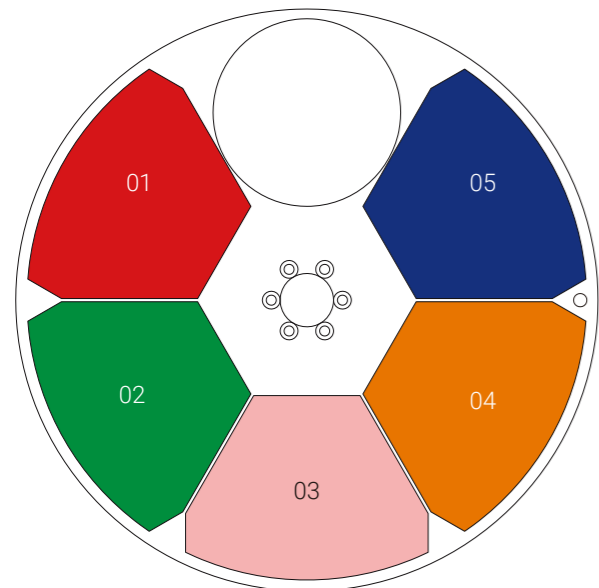

**Optical System**

- Zoom Range: 4°-48°
- Diameter of Front Lens: 225 mm
- Standard Mode: Ra≥72, HCRI Mode: Ra≥90

**Prism / Frost Filter**

4-Facet Prism   4-Facet Linear Prism   Light Frost Filter   Medium Frost Filter

**Colors**

- Smooth CMY color mixing

- Linear CTO Color Correction: 2,700K-6,700K

- 2 Color Wheels:  
Color Wheel 1: 4 colors, plus open;

Color Wheel 1

- Color Wheel 2: 5 colors, plus open

Color Wheel 2

**Rotating Gobos**

- 2 Rotating Gobo Wheels:  
Rotating Gobo Wheel 1: 6 gobos, plus open  
Rotating Gobo Wheel 2: 6 gobos, plus open  
Gobo Diameter 1: 34 mm, Image Diameter 1: 26.5 mm  
Gobo Diameter 2: 34 mm, Image Diameter 2: 27.5 mm  
Gobo Thickness: 1.1 mm

**Photometric (Images)**

Distance(m)	5	10	15	20	50
4° Lux	158,000	39,500	17,555	9,875	1,580
Diameter(m)	0.4	0.7	1.0	1.4	3.5
48° Lux	6,640	1,660	737	415	66.4
Diameter(m)	4.5	8.9	13.3	17.8	44.5

Specifications subject to change without notice.