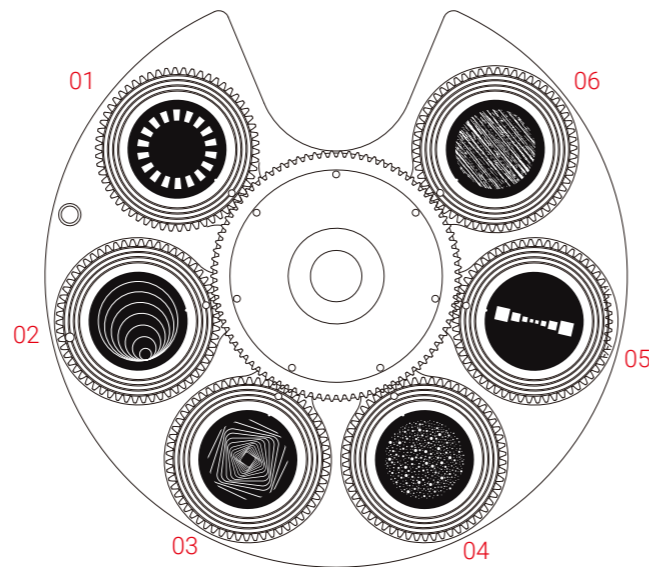

**Optical System**

- Zoom Range: 4°-48°
- Diameter of Front Lens: 225 mm
- Standard Mode: Ra≥72, HCRI Mode: Ra≥90

**Prism / Frost Filter**

4-Facet Prism   4-Facet Linear Prism   Light Frost Filter   Medium Frost Filter

**Colors**

- Smooth CMY color mixing

- Linear CTO Color Correction: 2,700K-6,700K

- 2 Color Wheels:  
Color Wheel 1: 4 colors, plus open;

Color Wheel 1

- Color Wheel 2: 5 colors, plus open

Color Wheel 2

**Rotating Gobos**

- 2 Rotating Gobo Wheels:  
Rotating Gobo Wheel 1: 6 gobos, plus open  
Rotating Gobo Wheel 2: 6 gobos, plus open  
Gobo Diameter 1: 34 mm, Image Diameter 1: 26.5 mm  
Gobo Diameter 2: 34 mm, Image Diameter 2: 27.5 mm  
Gobo Thickness: 1.1 mm