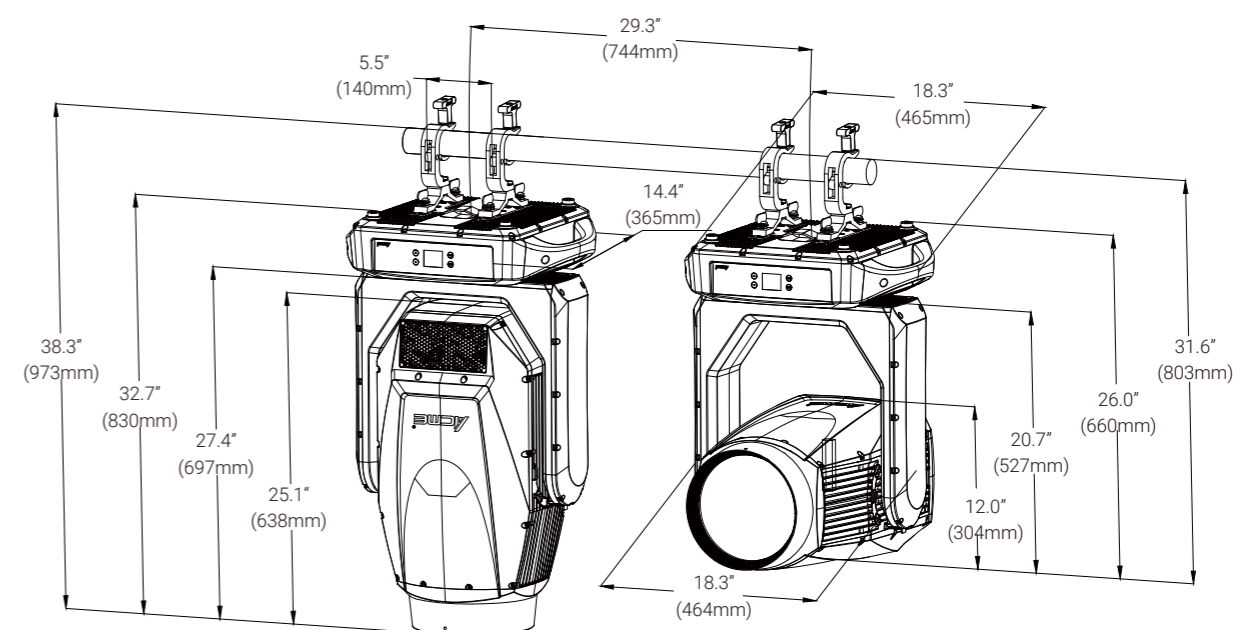

Technical Specifications