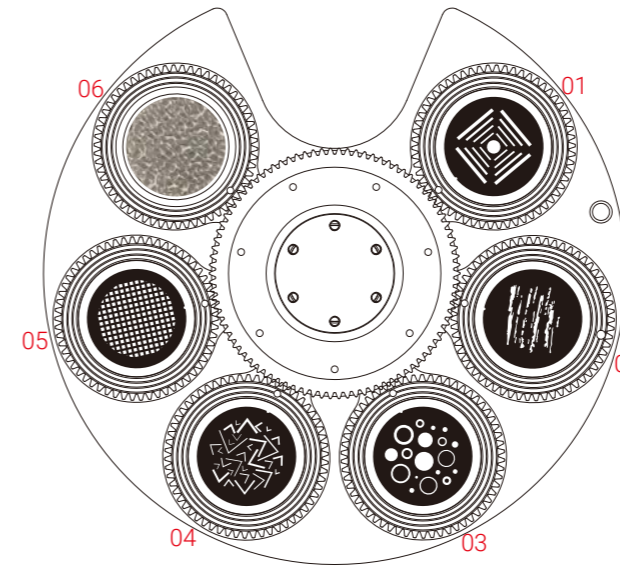

Rotating Gobo Wheel 2

Framing System

- Shutter Blades: 4 blades, each with separate movement and full blackout
- Rotation: ±60° of the complete framing system

Animation Wheel

- A graphic animation wheel with continuous rotation in both directions, used alone or in combination with gobos to create the splendid water wave & flame effect, and can be changed into other wheels

Other Effects

- Outstanding strobe effect with variable speed
- Motorized linear iris

Pan & Tilt

- Pan Movement: 540°
- Tilt Movement: 270°
- Automatic Pan/Tilt position correction
- Moving-head operated with either 16 bit resolution
- Fixation: Pan/ Tilt lock

Control

- 4-Button touch panel
- Display: LCD display
- Protocols: DMX512, RDM, Art-Net, sACN
- DMX Protocol Modes: 4
- Control Channels: 23/32/34/43
- Firmware Upgrade: Upgrade via DMX link or USB disk

Electrical and Connectors

- Input Voltage Range: 180-240Vac; 50/60Hz
- Power Consumption: 2,265W
- Power In/Out: Waterproof power connector in/out
- Data In/Out: 3-pin or 5-pin waterproof XLR, RJ45

Fixture Specifications

- Fixture Dimensions:
  465 x 365 x 830 mm (18.3" x 14.4" x 32.6")
  Weight: 52.5 kg (115.7 lbs)
- Carton Dimensions:
  780 x 575 x 805 mm (30.7" x 22.6" x 31.7")
  Weight: 65.0 kg (143.3 lbs) (one-pack loader carton)

Work Environment

- Maximum Ambient Temperature: 40°C
- Minimum Operating Temperature: -10°C
- Maximum Surface Temperature: 70°C
- Protection Rating: IP66

Installation

- Horizontally or vertically mounting
- Universal working position
- 2 omega brackets
- Safety cable attachment point

Photometric (Images)

Distance(m)	5	10	15	20	50
4° Lux	158,000	39,500	17,555	9,875	1,580
Diameter(m)	0.4	0.7	1.0	1.4	3.5
48° Lux	6,640	1,660	737	415	66.4
Diameter(m)	4.5	8.9	13.3	17.8	44.5

Specifications subject to change without notice.