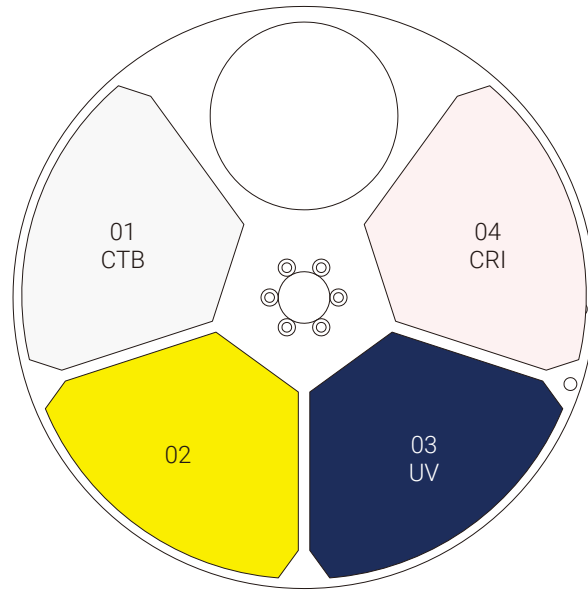

Optical System

- Zoom Range: 4°-48°
- Diameter of Front Lens: 225 mm
- Standard Mode: Ra≥72, HCRI Mode: Ra≥90

Prism / Frost Filter

4-Facet Prism 4-Facet Linear Prism Light Frost Filter Medium Frost Filter

Colors

- Smooth CMY color mixing

- Linear CTO Color Correction: 2,700K-6,700K

- 2 Color Wheels:
Color Wheel 1: 5 colors, plus open;

Color Wheel 1

- Color Wheel 2: 4 colors, plus open

Color Wheel 2

Rotating Gobos

- 2 Rotating Gobo Wheels:
Rotating Gobo Wheel 1: 6 gobos, plus open
Rotating Gobo Wheel 2: 6 gobos, plus open
Gobo Diameter 1: 34 mm, Image Diameter 1: 26.5 mm
Gobo Diameter 2: 34 mm, Image Diameter 2: 27.5 mm
Gobo Thickness: 1.1 mm

Photometric (Images)

Distance(m)	5	10	15	20	50
4° Lux	158,000	39,500	17,555	9,875	1,580
Diameter(m)	0.4	0.7	1.0	1.4	3.5
48° Lux	6,640	1,660	737	415	66.4
Diameter(m)	4.5	8.9	13.3	17.8	44.5

Specifications subject to change without notice.