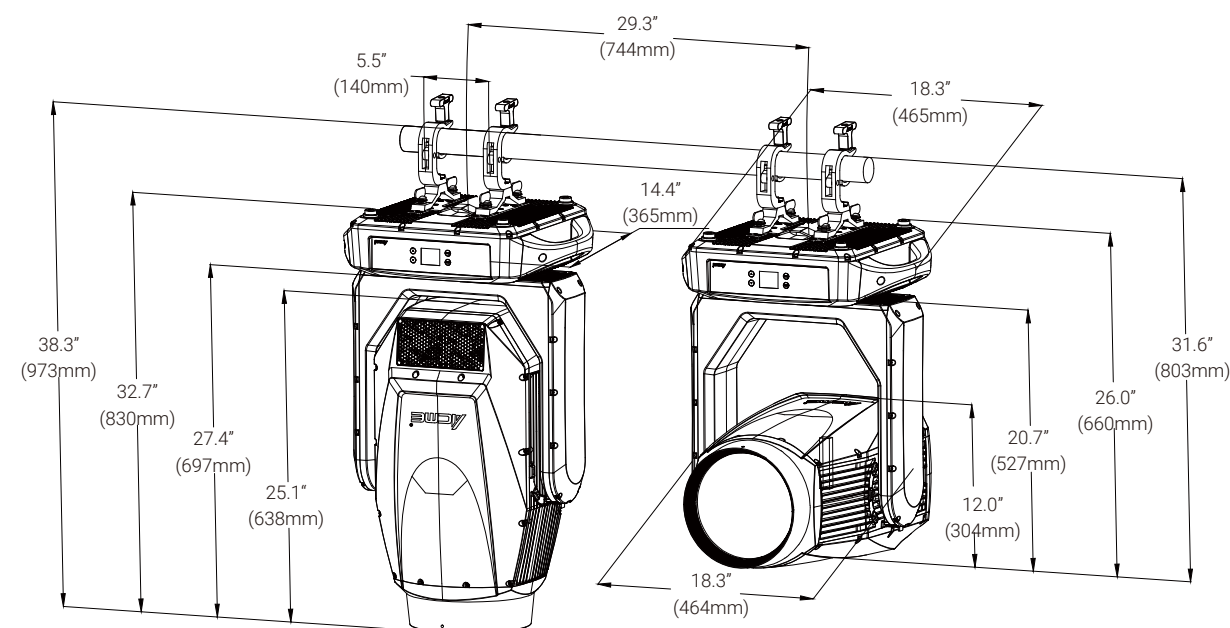

Technical Specifications