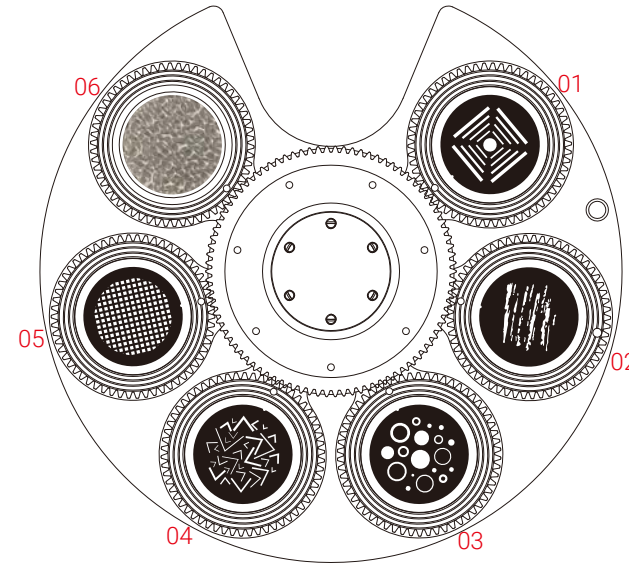

Rotating Gobo Wheel 2

Framing System

- Shutter Blades: 4 blades, each with separate movement and full blackout
- Rotation: ±60° of the complete framing system

Animation Wheel

- A graphic animation wheel with continuous rotation in both directions, used alone or in combination with gobos to create the splendid water wave effect, and can be changed into other wheels

Other Effects

- Outstanding strobe effect with variable speed
- Motorized linear iris

Pan & Tilt

- Pan Movement: 540°
- Tilt Movement: 270°
- Automatic Pan/Tilt position correction
- Moving-head operated with either 16 bit resolution
- Fixation: Pan/ Tilt lock

Control

- 4 touch button control panel
- Display: LCD display
- Protocols: DMX512, RDM, Art-Net, sACN
- DMX Protocol Modes: 4
- Control Channels: 23/32/34/43
- Firmware Upgrade: Upgrade via DMX link or USB disk

Electrical and Connectors

- Input Voltage Range: **180-240Vac; 50/60Hz**
- Power Consumption: 2,265W
- Power In/Out: Waterproof power connector in/out
- Data In/Out: 3-pin or 5-pin waterproof XLR, RJ45

Physical Information

- Fixture Dimensions:
  465 x 365 x 830 mm (18.3" x 14.4" x 32.6")
  Weight: 52.5 kg (115.7 lbs)

Packing Information

- Flight Case Dimensions:
  812 x 610 x 910 mm (32.0" x 24.0" x 35.8")
  Weight:
  Standard:
  G.W.: 107 kg (235.9 lbs) (one-pack loader case)
  North American Standard:
  G.W.: 113.3 kg (249.8 lbs) (one-pack loader case)
- Carton Dimensions:
  780 x 575 x 805 mm (30.7" x 22.6" x 31.7")
  Weight: 65.0 kg (143.3 lbs) (one-pack loader carton)

Work Environment

- Maximum Ambient Temperature: 40°C
- Minimum Operating Temperature: -10°C
- Maximum Surface Temperature: 70°C
- Protection Rating: IP66

Installation

- Horizontally or vertically mounting
- Universal working position
- 2 omega brackets
- Safety cable attachment point

Photometric (Images)

Distance(m)	5	10	15	20	50
4° Lux	158,000	39,500	17,555	9,875	1,580
Diameter(m)	0.4	0.7	1.0	1.4	3.5
48° Lux	6,640	1,660	737	415	66.4
Diameter(m)	4.5	8.9	13.3	17.8	44.5

Specifications subject to change without notice.