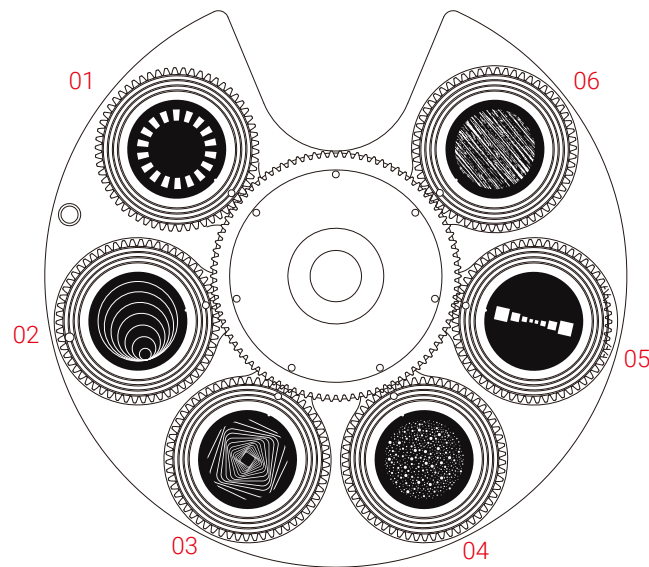

Optical System

- Zoom Range: 4°-48°
- Diameter of Front Lens: 225 mm
- Standard Mode: Ra≥72, HCRI Mode: Ra≥90

Prism / Frost Filter

4-Facet Prism 4-Facet Linear Prism Light Frost Filter Medium Frost Filter

Colors

- Smooth CMY color mixing

- Linear CTO Color Correction: 2,700K-6,700K

- 2 Color Wheels:
Color Wheel 1: 5 colors, plus open;

Color Wheel 1

- Color Wheel 2: 4 colors, plus open

Color Wheel 2

Rotating Gobos

- 2 Rotating Gobo Wheels:
Rotating Gobo Wheel 1: 6 gobos, plus open
Rotating Gobo Wheel 2: 6 gobos, plus open
Gobo Diameter 1: 34 mm, Image Diameter 1: 26.5 mm
Gobo Diameter 2: 34 mm, Image Diameter 2: 27.5 mm
Gobo Thickness: 1.1 mm