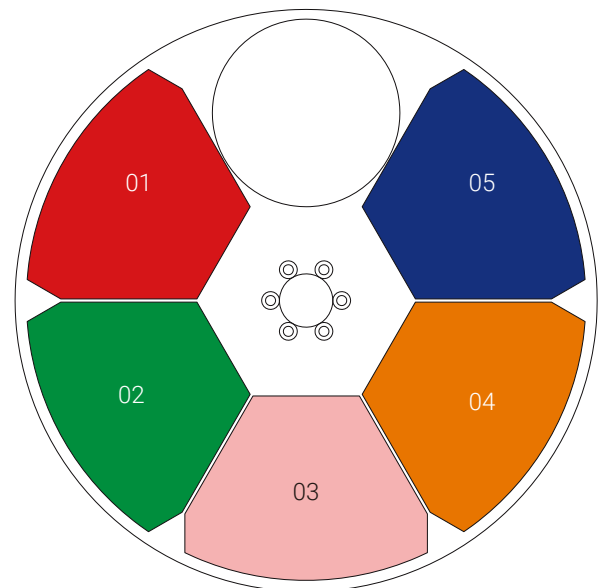

SUPERNOVA

XA 2000 BSWF IP

Light Source

1,800W LED

Diameter of Front Lens

225 mm

Total Lumen Output of Fixture

65,000 lumens

Optical System

- Zoom Range: 4°-48°
- Diameter of Front Lens: 225 mm
- Standard Mode: Ra≥72, HCRI Mode: Ra≥90

Prism / Frost Filter

4-Facet Prism 4-Facet Linear Prism Light Frost Filter Medium Frost Filter

Colors

- Smooth CMY color mixing

- Linear CTO Color Correction: 2,700K-6,700K

- 2 Color Wheels:
Color Wheel 1: 5 colors, plus open;

Color Wheel 1

- Color Wheel 2: 4 colors, plus open

Color Wheel 2

Rotating Gobos

- 2 Rotating Gobo Wheels:
Rotating Gobo Wheel 1: 6 gobos, plus open
Rotating Gobo Wheel 2: 6 gobos, plus open
Gobo Diameter 1: 34 mm, Image Diameter 1: 26.5 mm
Gobo Diameter 2: 34 mm, Image Diameter 2: 27.5 mm
Gobo Thickness: 1.1 mm