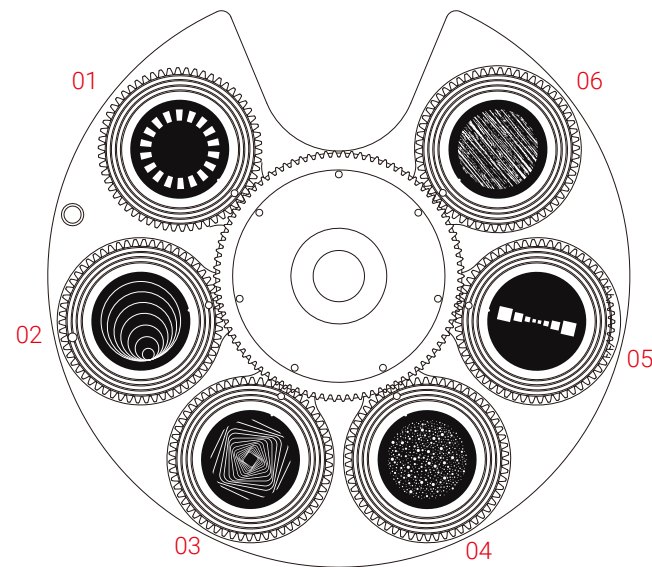

Optical System

- Zoom Range: 4°-48°
- Diameter of Front Lens: 225 mm
- Standard Mode: Ra≥72, HCRI Mode: Ra≥90

Prism / Frost Filter

4-Facet Prism 4-Facet Linear Prism Light Frost Filter Medium Frost Filter

Colors

- Smooth CMY color mixing

- Linear CTO Color Correction: 2,700K-6,700K

- 2 Color Wheels:
Color Wheel 1: 5 colors, plus open;

Color Wheel 1

- Color Wheel 2: 4 colors, plus open

Color Wheel 2

Rotating Gobos

- 2 Rotating Gobo Wheels:
Rotating Gobo Wheel 1: 6 gobos, plus open
Rotating Gobo Wheel 2: 6 gobos, plus open
Gobo Diameter 1: 34 mm, Image Diameter 1: 26.5 mm
Gobo Diameter 2: 34 mm, Image Diameter 2: 27.5 mm
Gobo Thickness: 1.1 mm