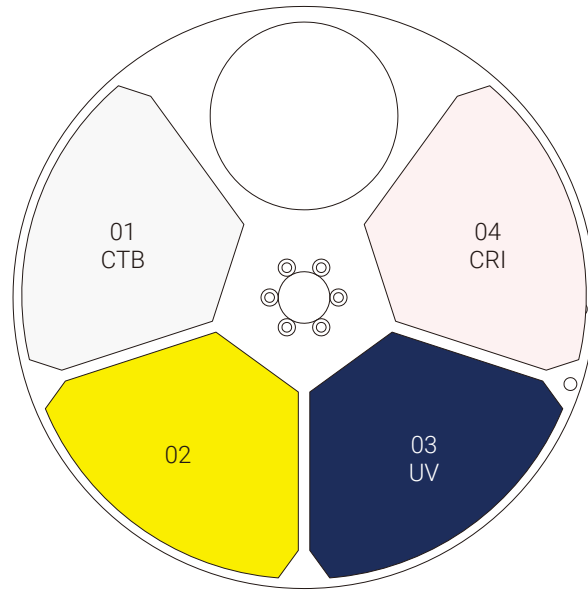

Optical System

- Zoom Range: 4°-48°
- Diameter of Front Lens: 225 mm
- Standard Mode: Ra≥72, HCRI Mode: Ra≥90

Prism / Frost Filter

4-Facet Prism 4-Facet Linear Prism Light Frost Filter Medium Frost Filter

Colors

- Smooth CMY color mixing

- Linear CTO Color Correction: 2,700K-6,700K

- 2 Color Wheels:
Color Wheel 1: 5 colors, plus open;

Color Wheel 1

- Color Wheel 2: 4 colors, plus open

Color Wheel 2

Rotating Gobos

- 2 Rotating Gobo Wheels:
Rotating Gobo Wheel 1: 6 gobos, plus open
Rotating Gobo Wheel 2: 6 gobos, plus open
Gobo Diameter 1: 34 mm, Image Diameter 1: 26.5 mm
Gobo Diameter 2: 34 mm, Image Diameter 2: 27.5 mm
Gobo Thickness: 1.1 mm

Photometric (Images)

Distance(m)	5	10	15	20	50
4° Lux	158,000	39,500	17,555	9,875	1,580
Diameter(m)	0.4	0.7	1.0	1.4	3.5
48° Lux	6,640	1,660	737	415	66.4
Diameter(m)	4.5	8.9	13.3	17.8	44.5

Specifications subject to change without notice.
11/11/2024