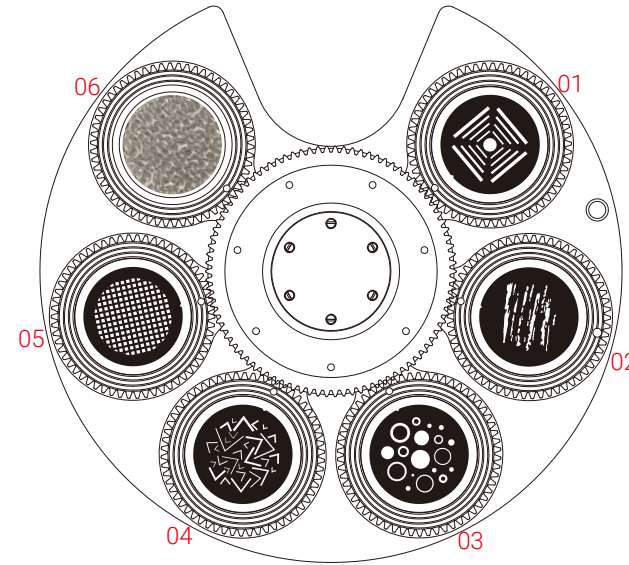

Rotating Gobo Wheel 2

Framing System

- Shutter Blades: 4 blades, each with separate movement and full blackout
- Rotation: ±60° of the complete framing system

Animation Wheel

- A graphic animation wheel with continuous rotation in both directions, used alone or in combination with gobos to create the splendid water wave effect, and can be changed into other wheels

Other Effects

- Outstanding strobe effect with variable speed
- Motorized linear iris

Pan & Tilt

- Pan Movement: 540°
- Tilt Movement: 270°
- Automatic Pan/Tilt position correction
- Moving-head operated with either 16 bit resolution
- Fixation: Pan/ Tilt lock

Control

- 4 touch button control panel
- Display: LCD display
- Protocols: DMX512, RDM, Art-Net, sACN
- DMX Protocol Modes: 4
- Control Channels: 23/32/34/43
- Firmware Upgrade: Upgrade via DMX link or USB disk

Electrical and Connectors

- Input Voltage Range: **180-240Vac; 50/60Hz**
- Power Consumption: 2,265W
- Power In/Out: Waterproof power connector in/out
- Data In/Out: 3-pin or 5-pin waterproof XLR, RJ45

Physical Information

- Fixture Dimensions:
  465 x 365 x 830 mm (18.3" x 14.4" x 32.6")
  Weight: 52.5 kg (115.7 lbs)

Packing Information

- Flight Case Dimensions:
  812 x 610 x 910 mm (32.0" x 24.0" x 35.8")
  Weight:
  Standard:
  G.W.: 107 kg (235.9 lbs) (one-pack loader case)
  North American Standard:
  G.W.: 113.3 kg (249.8 lbs) (one-pack loader case)
- Carton Dimensions:
  780 x 575 x 805 mm (30.7" x 22.6" x 31.7")
  Weight: 65.0 kg (143.3 lbs) (one-pack loader carton)

Work Environment

- Maximum Ambient Temperature: 40°C
- Minimum Operating Temperature: -10°C
- Maximum Surface Temperature: 70°C
- Protection Rating: IP66

Installation

- Horizontally or vertically mounting
- Universal working position
- 2 omega brackets
- Safety cable attachment point

Photometric (Images)

Distance(m)	5	10	15	20	50
4° Lux	158,000	39,500	17,555	9,875	1,580
Diameter(m)	0.4	0.7	1.0	1.4	3.5
48° Lux	6,640	1,660	737	415	66.4
Diameter(m)	4.5	8.9	13.3	17.8	44.5

Specifications subject to change without notice.
11/11/2024