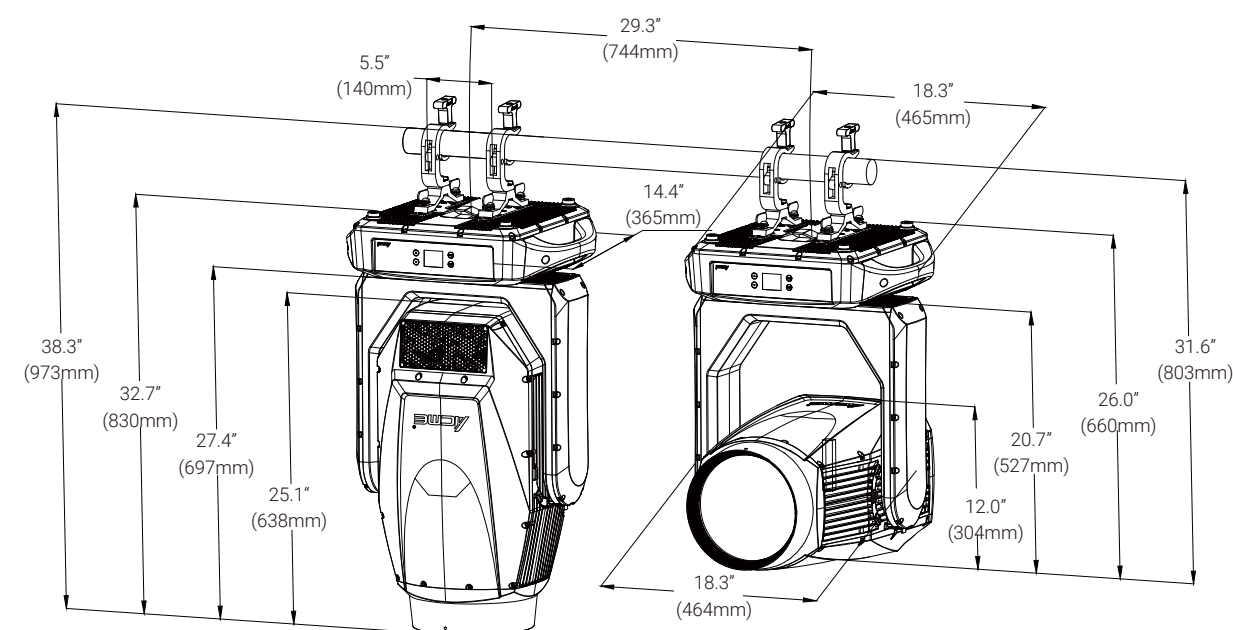

Technical Specifications