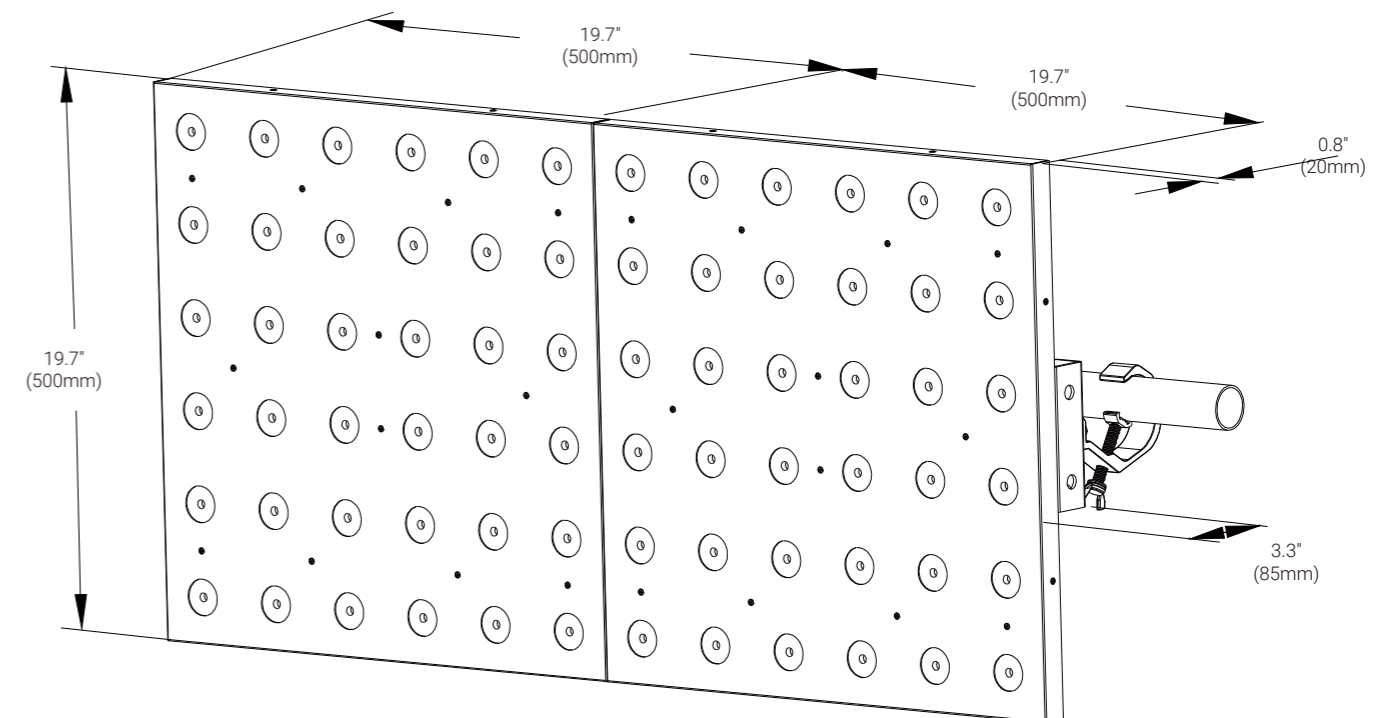

ANIMA W ANIMA C

PANEL 36 WW/ PANEL 36 RGB

Light Source
36 x 3W WW LED
36 x 3W RGB LED

Lens Option
4°/8°/12°/25°/45°

Main Features

Light Source: **36 x 3W WW LED**
36 x 3W RGB LED

LED can be controlled individually

Beam Angle: 4°/8°/12°/25°/45°

Outstanding strobe effect with variable speed

Small size, light weight

Smooth dimming 0-100%

Flicker free management

Technical Specifications

Light Source

- Light Source: 36 x 3W WW LED
36 x 3W RGB LED
- Total Lumen Output of Fixture:
2,800 lumens (RGB)
4,300 lumens (WW)
- Color Temperature Output of Fixture: 2,700K (WW)
- LED life expectancy: 20000 hours*

- Input Voltage Range: 100-240Vac; 50/60 Hz
- Power Consumption: 105W (RGB)
110W (WW)
- Power In/Out: Power connector in/out (TRUE1 type)
- Data In/Out: 3-pin or 5-pin XLR

Physical Information

- Fixture Dimensions:
500 x 500 x 85 mm (19.6" x 19.6" x 4.1")
- Weight: 9.3 kg (20.5 lbs)

Packing Information

- Carton Dimensions:
595 x 575 x 180 mm (23.4" x 22.6" x 7.1")
- Weight: 11.2 kg (24.7 lbs) (one-pack loader carton)

Work Environment

- Maximum Ambient Temperature: 40°C
- Minimum Operating Temperature: 0°C
- Maximum Surface Temperature: 65°C
- Protection Rating: IP20