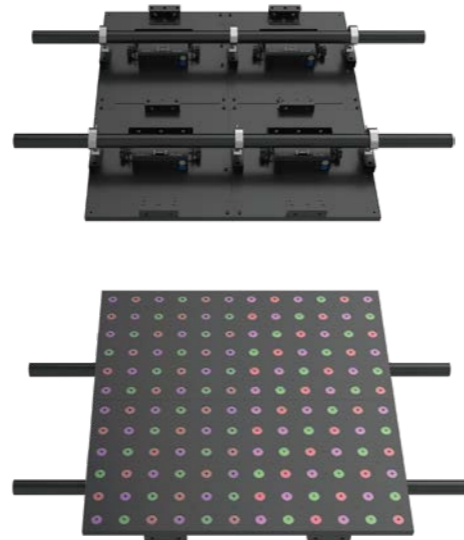

Beam Angle: 4°/8°/12°/25°/45°

Outstanding strobe effect with variable speed

Small size, light weight

Smooth dimming 0-100%

Flicker free management

Technical Specifications

Light Source

- Light Source: 36 x 3W WW LED
36 x 3W RGB LED
- Total Lumen Output of Fixture:
2,800 lumens (RGB)
4,300 lumens (WW)
- Color Temperature Output of Fixture: 2,700K (WW)
- LED life expectancy: 20000 hours*

Control

- 4 touch button control panel
- Display: OLED display
- Control Mode: DMX512, RDM
- DMX Protocol Modes: 3/11/15/108 (RGB)
36/40/42 (WW)
- Firmware Upgrade: Upgrade via DMX link

Electrical and Connectors

- Input Voltage Range: 100-240Vac; 50/60 Hz
- Power Consumption: 105W (RGB)
110W (WW)
- Power In/Out: Power connector in/out (TRUE1 type)
- Data In/Out: 3-pin or 5-pin XLR

Physical Information

- Fixture Dimensions:
500 x 500 x 85 mm (19.6" x 19.6" x 4.1")
- Weight: 9.3 kg (20.5 lbs)

Installation

- 1 or 2 clamps for 50mm truss can be installed on each connecting plate
- Safety cable attachment point

Connecting Diagram

Photometric (Images)