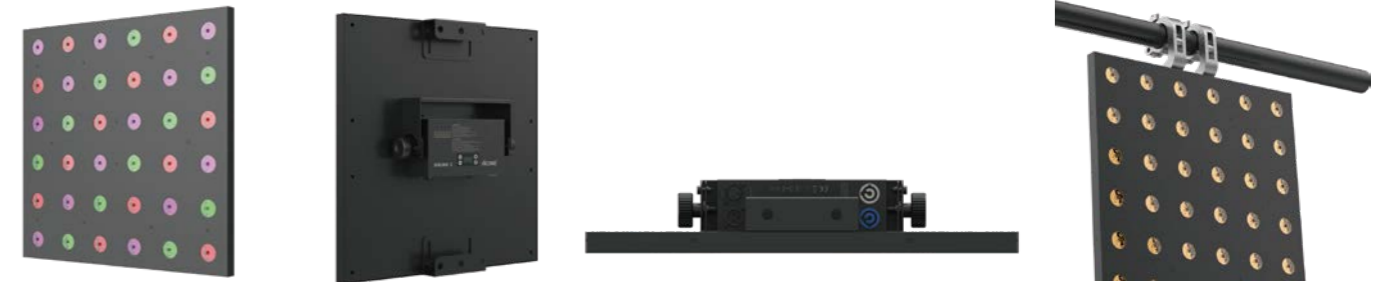

ANIMA W ANIMA C

PANEL 36 WW/ PANEL 36 RGB

Light Source
36 x 3W WW LED
36 x 3W RGB LED

Lens Option
4°/8°/12°/25°/45°

Main Features

Light Source: **36 x 3W WW LED**
36 x 3W RGB LED

LED can be controlled individually

Beam Angle: 4°/8°/12°/25°/45°

Outstanding strobe effect with variable speed

Small size, light weight

Smooth dimming 0-100%

Flicker free management

Technical Specifications

Light Source

- Light Source: 36 x 3W WW LED
36 x 3W RGB LED
- Total Lumen Output of Fixture:
2,800 lumens (RGB)
4,300 lumens (WW)
- Color Temperature Output of Fixture: 2,700K (WW)
- LED life expectancy: 20000 hours*

*Source manufacturer specification

Optical System

- Lens Option: 4°/8°/12°/25°/45°

Other Effects

- LED can be controlled individually
- Outstanding strobe effect with variable speed
- Smooth dimming 0-100%

- Input Voltage Range: 100-240Vac; 50/60 Hz
- Power Consumption: 105W (RGB)
110W (WW)
- Power In/Out: Power connector in/out (TRUE1 type)
- Data In/Out: 3-pin or 5-pin XLR

Physical Information

- Fixture Dimensions:
500 x 500 x 85 mm (19.6" x 19.6" x 4.1")
- Weight: 9.3 kg (20.5 lbs)