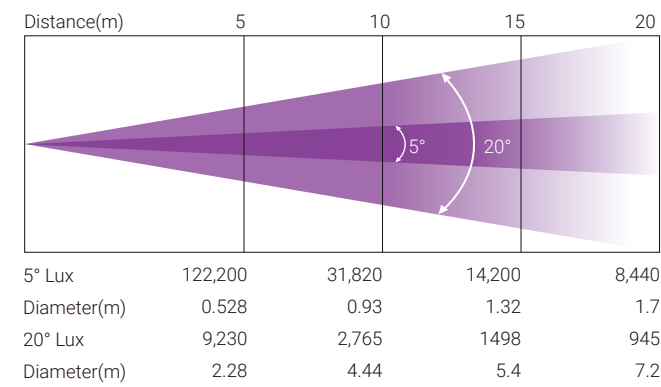

Photometric (Images)

Specifications subject to change without notice.

11/28/2024