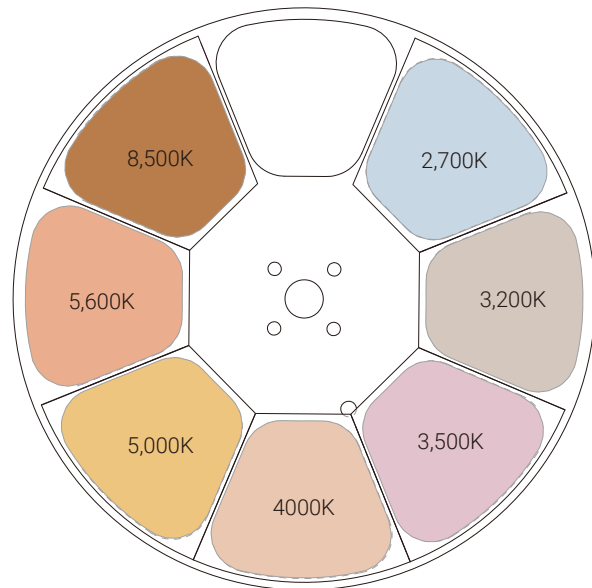

GLORY FOLLOWSPOT II

XP-1000 FS

Light Source
**Osram Lot-it!
1000/PS Brilliant**

Zoom Range
5°-20°

GLORY FOLLOWSPOT II

Main Features

CRI > 90

7 independent color temperature filters
Zoom range: 5°-20°

Manual focus

Smooth dimming from 0-100%
5-100% iris
Tripod and color gel frame as standard

Flicker-free management

Dust-proof and oil-proof design

Technical Specifications

Light Source

- Light Source: Osram Lok-it! 1000/PS Brilliant
- Color Temperature Output of Fixture: 6,000K
- Life Expectancy: 750 hours*

*Source manufacturer specification

Optical System

- Advanced optical system to ensure clear, sharp image quality
- High-efficiency optical zoom (ratio 1:4)
- Zoom Range: 5°-20°

Colors

- 7 independent color temperature filters