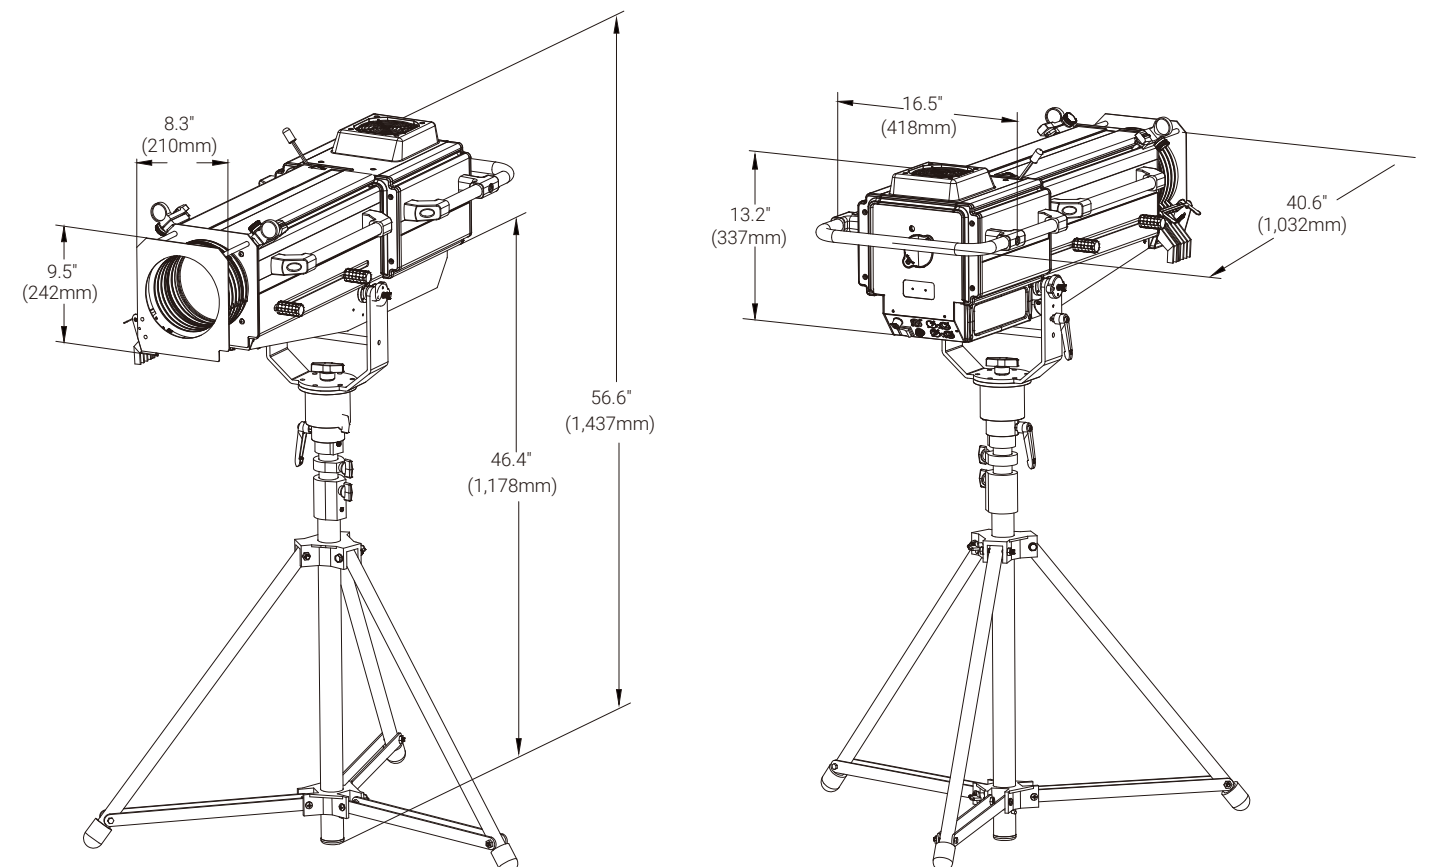

GLORY FOLLOWSPOT II

XP-1000 FS

Light Source
**Osram Lot-it!
1000/PS Brilliant**

Zoom Range
5°-20°

GLORY FOLLOWSPOT II

Main Features

CRI > 90

7 independent color temperature filters
Zoom range: 5°-20°

Manual focus

Smooth dimming from 0-100%
5-100% iris
Tripod and color gel frame as standard

Flicker-free management

Dust-proof and oil-proof design

Technical Specifications

Light Source

- Light Source: Osram Lok-it! 1000/PS Brilliant
- Color Temperature Output of Fixture: 6,000K
- Life Expectancy: 750 hours*

Electrical and Connectors

- Power supply with electronic auto-ranging
- Input voltage: 230Vac; 50/60Hz
- Power consumption: 1,181 W
- Power cord out

Physical Information

- Fixture Dimensions:
337 x 418 x 1,032 mm (13.2" x 16.5" x 40.6")
- Weight: 43.2 kg (95.2 lbs) excluding tripod;
60.0kg (132.2 lbs) including tripod

Packing Information

- Flight Case Dimensions:
1,195 x 600 x 790 mm (47.0" x 23.6" x 31.1")
- Weight: 119.6 kg (263.7 lbs) (Single Loader Case)

Work Environment

- Maximum ambient temperature: 40°C
- Minimum operating temperature: 0°C
- Maximum surface temperature: 65°C