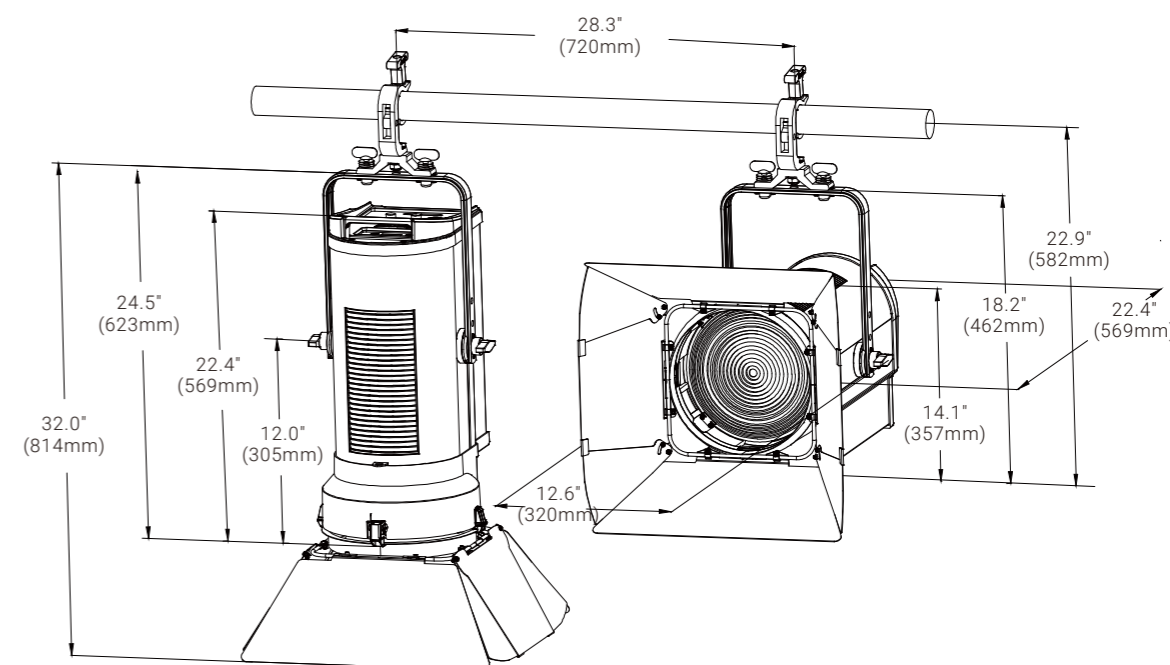

Technical Specifications