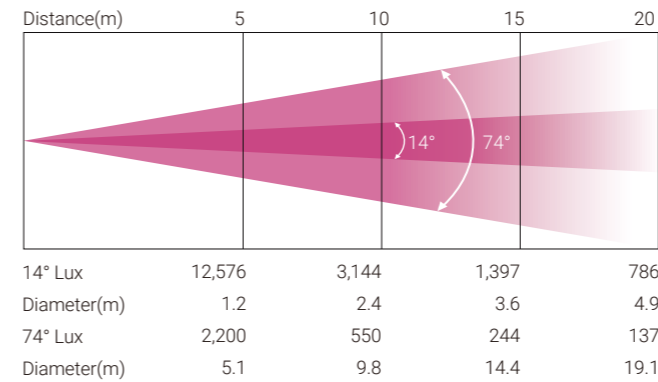

14°-64° (RGBWW)

Total Lumen Output of Fixture:

34,000 lumens (CW)

28,000 lumens (WW)

9,000 lumens (RGBWW)

Color Temperature Output of Fixture:

5,600K (CW)

3,200K (WW)

Optical System

- Zoom Range: 14°-74° (CW/WW)
 - 14°-64° (RGBWW)
- Diameter of Frontal Lens: 250 mm

Other Effects

- Outstanding strobe effect with variable speed
- Manual zoom and dimmer as your selection
- Smooth dimming 0-100%

Work Environment

- Maximum Ambient Temperature: 40°C
- Minimum Operating Temperature: 0°C
- Maximum Surface Temperature: 55°C
- Protection Rating: IP20

Installation

- Horizontal or vertical mounting
- Universal working position
- Two locking points and one locking hole on the hanger
- 1 omega basket
- Safety cable attachment point

Photometric (Images)

CW:

(CW)

WW:

(WW)

RGBWW:

(RGBWW)

Specifications subject to change without notice.