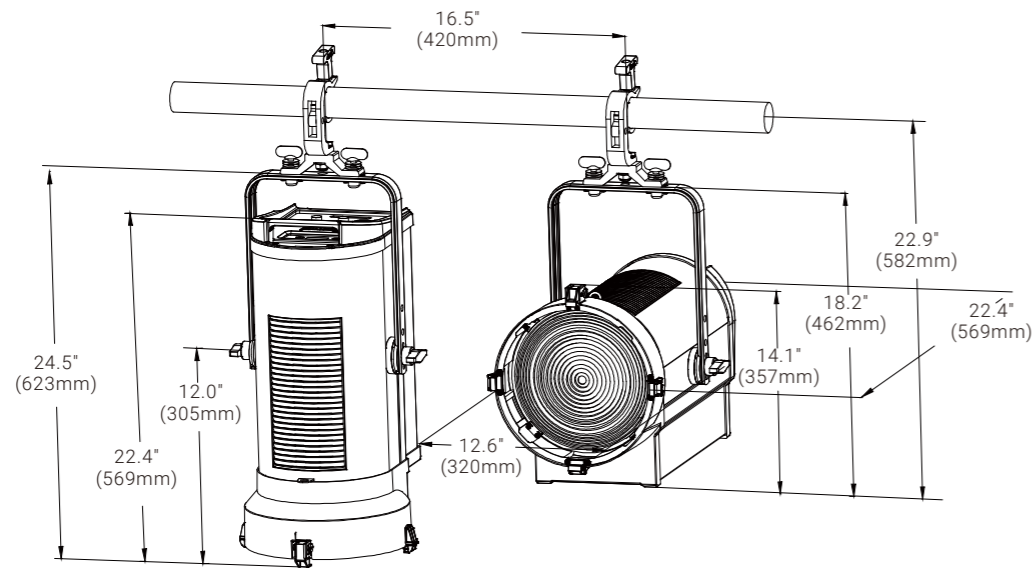

Low noise under 33.8dB@1m

Flicker free management under 4K/8K camera

Including rotatable barndoor

With color correction system to ensure consistent color output

Technical Specifications

Light Source

- Light Source:
 - 450W CW LED engine (CW)
 - 450W WW LED engine (WW)
 - 600W RGBWW LED engine (RGBWW)
- Color Temperature Output of Fixture:
 - 5,600K (CW) 3,200K (WW)
 - 2,500K-8,000K (adjustable through channel)(RGBWW)
- Total Lumen Output of Fixture:
 - 34,000 lumens (CW) 28,000 lumens (WW)
 - 9,000 lumens (RGBWW)

Optical System

- Zoom Range: 14°-74° (CW/WW)
 - 14°-64° (RGBWW)
- Diameter of Frontal Lens: 250 mm

Other Effects

- Outstanding strobe effect with variable speed
- Manual zoom and dimmer as your selection
- Smooth dimming 0-100%

Physical Information

- Fixture Dimensions :
 - 320 x 569 x 462 mm (12.6" x 22.4" x 18.2")
- Weight: 13.2 kg (29.2 lbs)

Packing Information

- Carton Dimensions:
 - 720 x 420 x 540 mm (28.3" x 16.5" x 21.3")
- Weight:
 - G.W.: 18.5 kg (40.8 lbs) (one-pack loader carton)