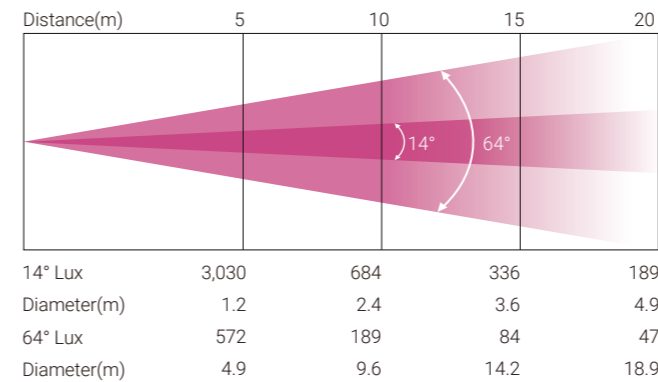

14°-64° (RGBWW)

Total Lumen Output of Fixture:

34,000 lumens (CW)

28,000 lumens (WW)

9,000 lumens (RGBWW)

Color Temperature Output of Fixture:

5,600K (CW)

3,200K (WW)

Optical System

- Zoom Range: 14°-74° (CW/WW)
 - 14°-64° (RGBWW)
- Diameter of Frontal Lens: 250 mm

Other Effects

- Outstanding strobe effect with variable speed
- Manual zoom and dimmer as your selection
- Smooth dimming 0-100%

Photometric (Images)

CW:

(CW)

WW:

(WW)

RGBWW:

(RGBWW)

Specifications subject to change without notice.