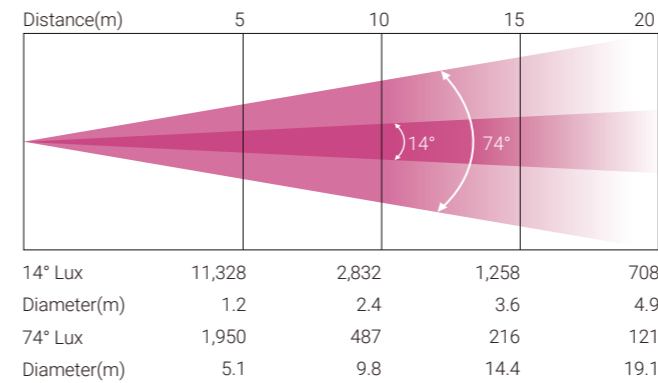

14°-64° (RGBWW)

Total Lumen Output of Fixture:

34,000 lumens (CW)

28,000 lumens (WW)

9,000 lumens (RGBWW)

Color Temperature Output of Fixture:

5,600K (CW)

3,200K (WW)

Optical System

- Zoom Range: 14°-74° (CW/WW)
 - 14°-64° (RGBWW)
- Diameter of Frontal Lens: 250 mm

Other Effects

- Outstanding strobe effect with variable speed
- Manual zoom and dimmer as your selection
- Smooth dimming 0-100%

Work Environment

- Maximum Ambient Temperature: 40°C
- Minimum Operating Temperature: 0°C
- Maximum Surface Temperature: 55°C
- Protection Rating: IP20

Installation

- Horizontal or vertical mounting
- Universal working position
- Two locking points and one locking hole on the hanger
- 1 omega basket
- Safety cable attachment point

Photometric (Images)

CW:

(CW)

WW:

(WW)

RGBWW:

(RGBWW)

Specifications subject to change without notice.