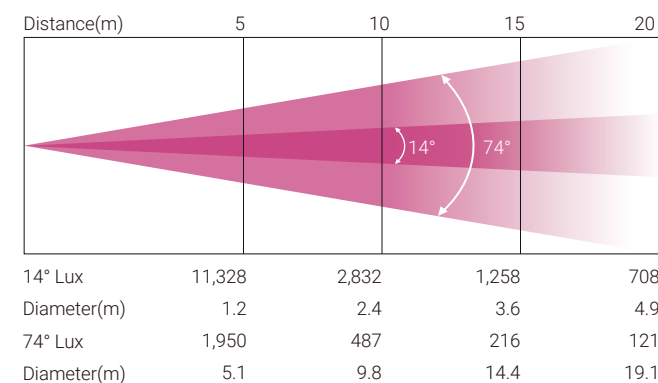

14°-64° (RGBWW)

Total Lumen Output of Fixture:

34,000 lumens (CW)

28,000 lumens (WW)

9,000 lumens (RGBWW)

Color Temperature Output of Fixture:

5,600K (CW)

3,200K (WW)

Technical Specifications

Light Source

- Light Source:
 - 450W CW LED engine (CW)
 - 450W WW LED engine (WW)
 - 600W RGBWW LED engine (RGBWW)
- Color Temperature Output of Fixture:
 - 5,600K (CW) 3,200K (WW)
 - 2,500K-8,000K (adjustable through channel)(RGBWW)
- Total Lumen Output of Fixture:
 - 34,000 lumens (CW) 28,000 lumens (WW)
 - 9,000 lumens (RGBWW)

Work Environment

- Maximum Ambient Temperature: 40°C
- Minimum Operating Temperature: 0°C
- Maximum Surface Temperature: 55°C
- Protection Rating: IP20

Installation

- Horizontal or vertical mounting
- Universal working position
- Two locking points and one locking hole on the hanger
- 1 omega basket
- Safety cable attachment point

Photometric (Images)

CW:

(CW)

WW:

(WW)

RGBWW:

(RGBWW)

Specifications subject to change without notice.