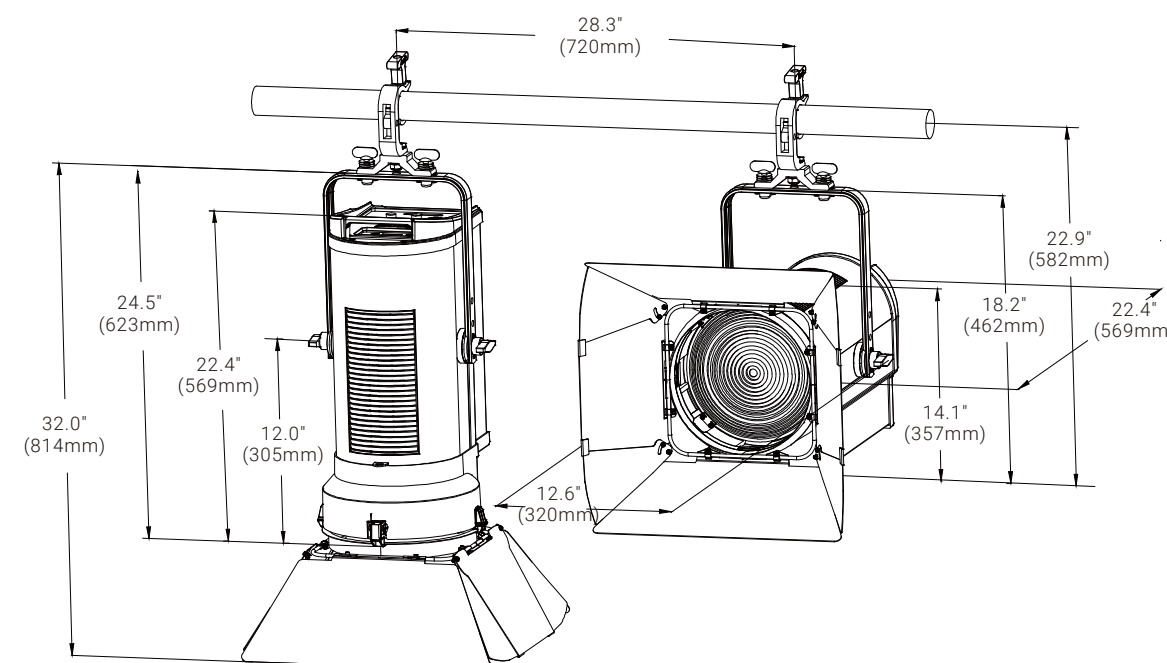

Technical Specifications

Light Source

- Light Source:
 - 450W CW LED engine (CW)
 - 450W WW LED engine (WW)
 - 600W RGBWW LED engine (RGBWW)
- Color Temperature Output of Fixture:
 - 5,600K (CW) 3,200K (WW)
 - 2,500K-8,000K (adjustable through channel)(RGBWW)
- Total Lumen Output of Fixture:
 - 34,000 lumens (CW) 28,000 lumens (WW)
 - 9,000 lumens (RGBWW)

Physical Information

- Fixture Dimensions :
 - 320 x 569 x 462 mm (12.6" x 22.4" x 18.2")
 - Weight: 13.2 kg (29.2 lbs)

Packing Information

- Carton Dimensions:
 - 720 x 420 x 540 mm (28.3" x 16.5" x 21.3")
 - Weight:
 - G.W.: 18.5 kg (40.8 lbs) (one-pack loader carton)