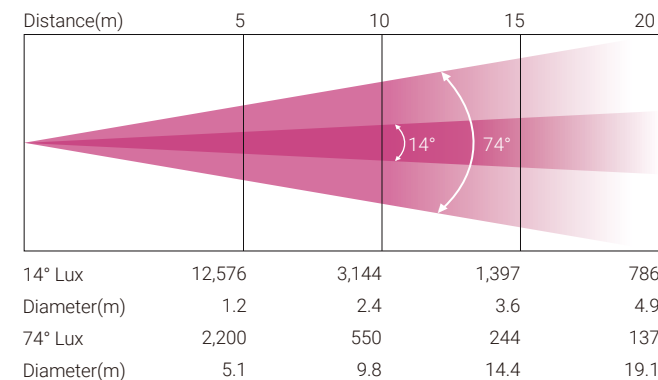

14°-64° (RGBWW)

Total Lumen Output of Fixture:

34,000 lumens (CW)

28,000 lumens (WW)

9,000 lumens (RGBWW)

Color Temperature Output of Fixture:

5,600K (CW)

3,200K (WW)

Technical Specifications

Light Source

- Light Source:
 - 450W CW LED engine (CW)
 - 450W WW LED engine (WW)
 - 600W RGBWW LED engine (RGBWW)
- Color Temperature Output of Fixture:
 - 5,600K (CW) 3,200K (WW)
 - 2,500K-8,000K (adjustable through channel)(RGBWW)
- Total Lumen Output of Fixture:
 - 34,000 lumens (CW) 28,000 lumens (WW)
 - 9,000 lumens (RGBWW)

Work Environment

- Maximum Ambient Temperature: 40°C
- Minimum Operating Temperature: 0°C
- Maximum Surface Temperature: 55°C
- Protection Rating: IP20

Installation

- Horizontal or vertical mounting
- Universal working position
- Two locking points and one locking hole on the hanger
- 1 omega basket
- Safety cable attachment point

Photometric (Images)

CW:

(CW)

WW:

(WW)

RGBWW:

(RGBWW)

Specifications subject to change without notice.