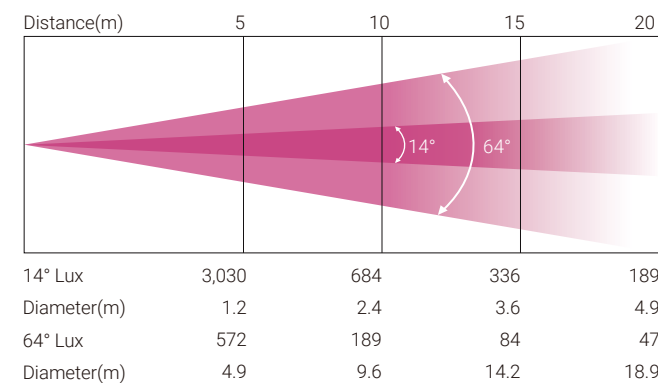

14°-64° (RGBWW)

Total Lumen Output of Fixture:

34,000 lumens (CW)

28,000 lumens (WW)

9,000 lumens (RGBWW)

Color Temperature Output of Fixture:

5,600K (CW)

3,200K (WW)

Technical Specifications

Light Source

- Light Source:
 - 450W CW LED engine (CW)
 - 450W WW LED engine (WW)
 - 600W RGBWW LED engine (RGBWW)
- Color Temperature Output of Fixture:
 - 5,600K (CW) 3,200K (WW)
 - 2,500K-8,000K (adjustable through channel)(RGBWW)
- Total Lumen Output of Fixture:
 - 34,000 lumens (CW) 28,000 lumens (WW)
 - 9,000 lumens (RGBWW)

Optical System

- Zoom Range: 14°-74° (CW/WW)
 - 14°-64° (RGBWW)
- Diameter of Frontal Lens: 250 mm

Other Effects

- Outstanding strobe effect with variable speed
- Manual zoom and dimmer as your selection
- Smooth dimming 0-100%

Photometric (Images)

CW:

(CW)

WW:

(WW)

RGBWW:

(RGBWW)

Specifications subject to change without notice.