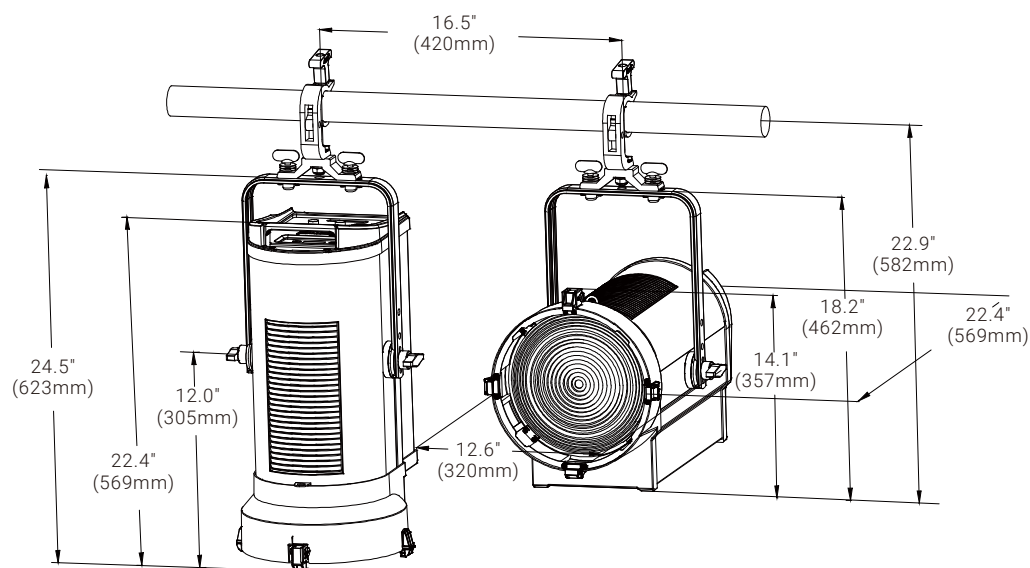

Technical Specifications

Light Source

- Light Source:
 - 450W CW LED engine (CW)
 - 450W WW LED engine (WW)
 - 600W RGBWW LED engine (RGBWW)
- Color Temperature Output of Fixture:
 - 5,600K (CW) 3,200K (WW)
 - 2,500K-8,000K (adjustable through channel)(RGBWW)
- Total Lumen Output of Fixture:
 - 34,000 lumens (CW) 28,000 lumens (WW)
 - 9,000 lumens (RGBWW)

Physical Information

- Fixture Dimensions :
 - 320 x 569 x 462 mm (12.6" x 22.4" x 18.2")
 - Weight: 13.2 kg (29.2 lbs)

Packing Information

- Carton Dimensions:
 - 720 x 420 x 540 mm (28.3" x 16.5" x 21.3")
 - Weight:
 - G.W.: 18.5 kg (40.8 lbs) (one-pack loader carton)