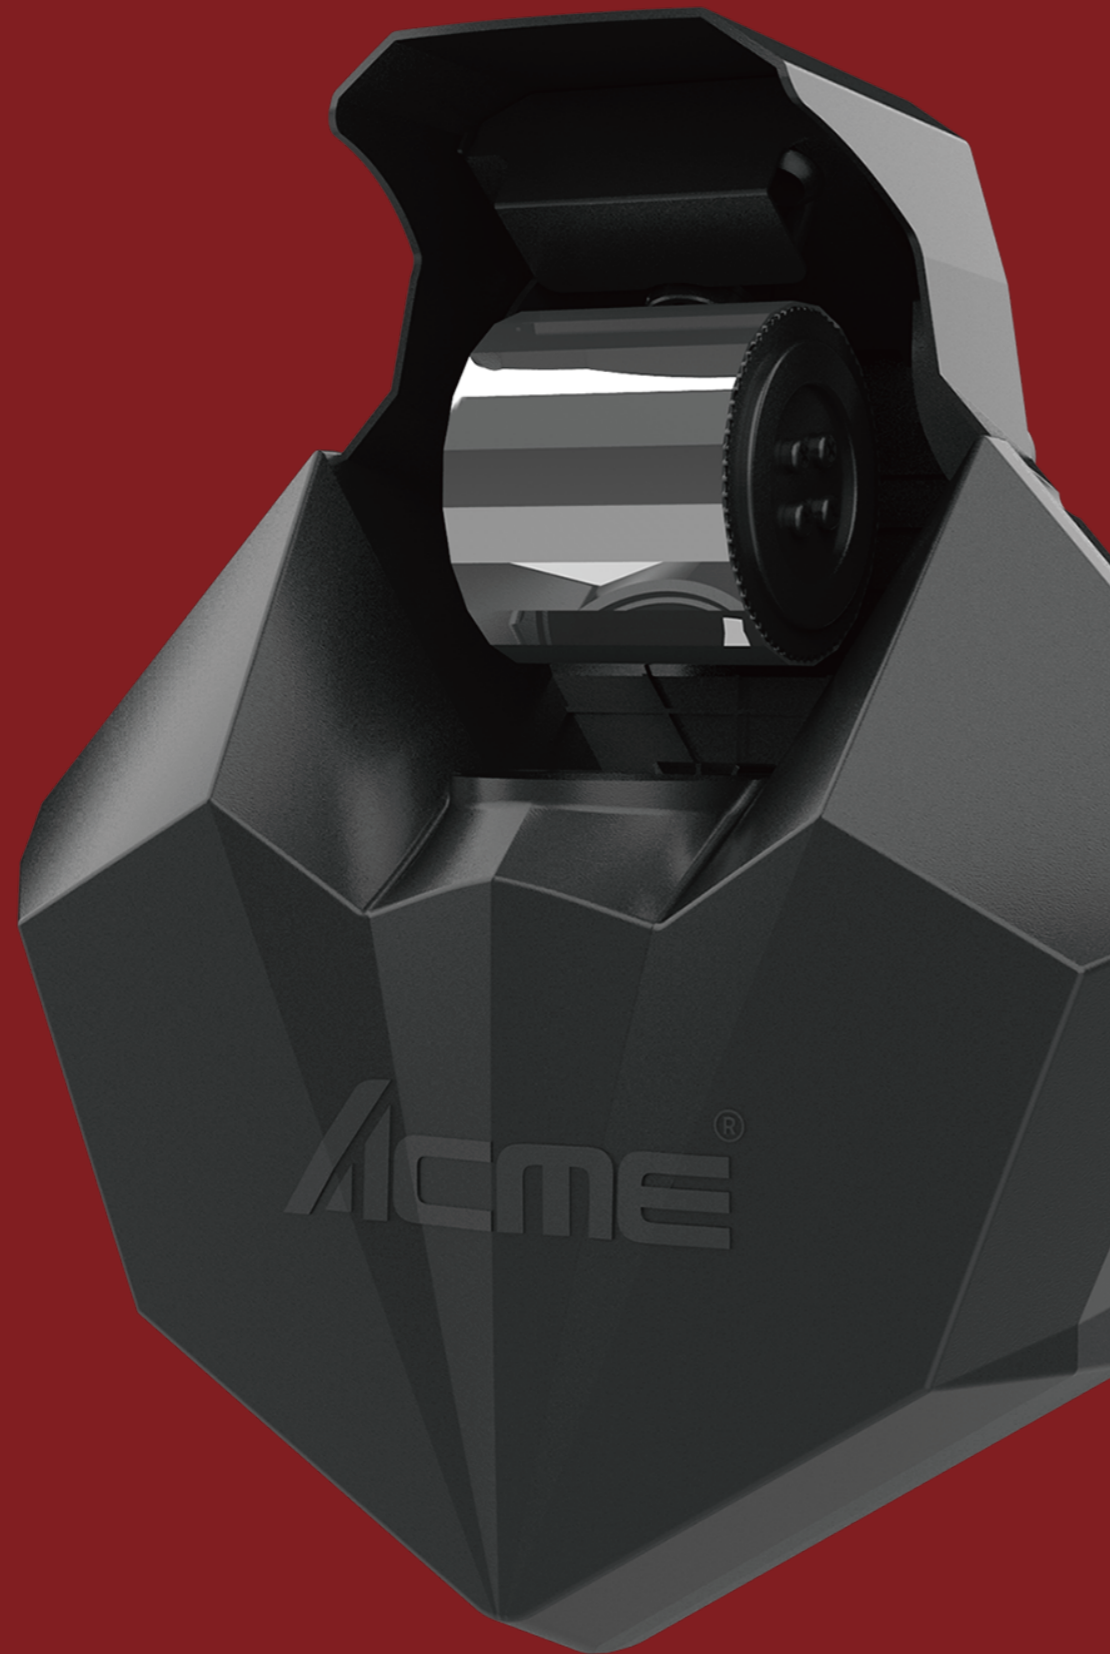

MAGICIAN

WZ 100

Light Source

1 x 80W LED

Beam Angle

3°

ACME

MAGICIAN

Main Features

LED engine comprised of 80W LED

Beam Angle : 3°

Color Temperature Output of Fixture: 7,500-8,000K

Compact design and light weight

Outstanding strobe effect with variable speed

Intelligent sound control, lighting effect changes with the music rhythm

Multiple built-in show modes

The rotating drum mechanism offers 110° horizontal and 90° vertical scanning

1 Static Gobo Wheel:

7 gobos (with fixed colors) + 1 effect gobo gobos, plus open

Optional reflector mirror module can create colorful effect with gobo wheel

Pan & Tilt

- Pan Movement: 180°
- Tilt Movement : Infinite

Control

- 4 touch button control panel
- Display: OLED display
- Operational Modes: DMX Control, Show Mode, Sound Active
- Protocols: DMX512, RDM
- DMX Protocol Modes: 1
- Control Channels: 8
- Firmware Upgrade: Upgrade via DMX link