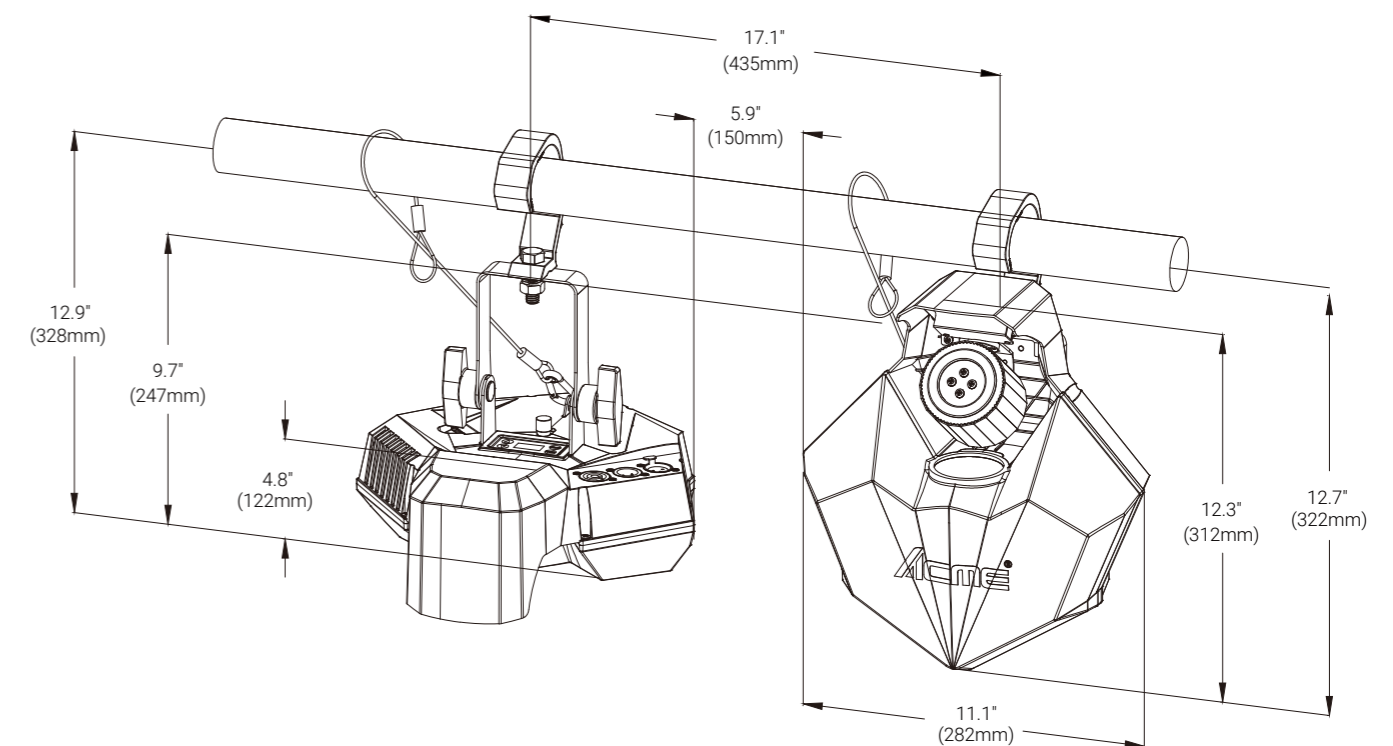

Technical Specifications