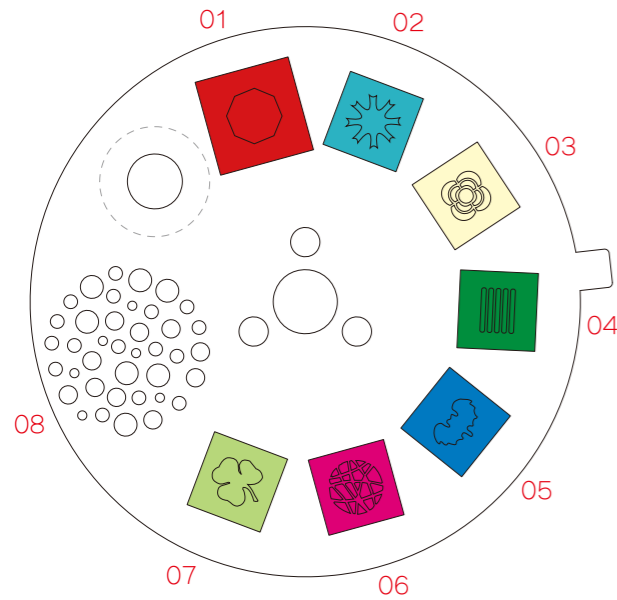

Multiple built-in show modes

The rotating drum mechanism offers 110° horizontal and 90° vertical scanning

1 Static Gobo Wheel:

7 gobos (with fixed colors) + 1 effect gobo gobos, plus open

Optional reflector mirror module can create colorful effect with gobo wheel

Smooth dimming 0-100%

Technical Specifications

Light Source

- Light Source: 1 x 80W LED
- Color Temperature Output of Fixture: 7,500-8,000K
- Life Expectancy: 20,000 hours*

*Source manufacturer specification

Optical System

- Beam Angle : 3°

Gobos

- 1 Static Gobo Wheel:
7 gobos (with fixed colors) + 1 effect gobo gobos, plus open

Static Gobo Wheel

Other Effects

- Outstanding strobe effect with variable speed
- Smooth dimming 0-100%
- Intelligent sound control, lighting effect changes with the music rhythm
- Multiple built-in show modes
- The rotating drum mechanism offers 110° horizontal and 90° vertical scanning

Electrical & Connectors

- Input Voltage Range: 100-240Vac; 50/60Hz
- Power Consumption: 90W
- Power In/Out: Power connector in
- Data In/Out: 3-pin or 5-pin XLR

Physical Information

- Fixture Dimensions:
282x 157 x 312 mm (11.1" x 6.2" x 12.3")
- Weight: 2.8 kg (6.2 lbs)