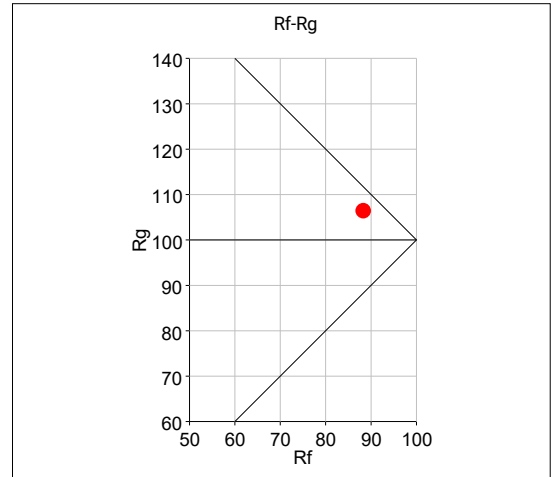

HYPERZONE

Brightest in Class Outdoor Washbeam

SPEC SHEET

PHOTOMETRIC REPORT – TM-30

TM-30 Rf (IES TM-30-15 Fidelity Index): 88

TM-30 Rg (IES TM-30-15 Fidelity Index): 106

Hue Bin	Hue Angle	Graphic shift(%)		
		Rf	Chroma	Hue
1	0.0° – 22.5°	89	5	-4
2	22.5° – 45.0°	90	1	-4
3	45.0° – 67.5°	94	1	2
4	67.5° – 90.0°	91	0	5
5	90.0° – 112.5°	88	5	5
6	112.5° – 135.0°	88	8	2
7	135.0° – 157.5°	88	7	-4
8	157.5° – 180.0°	88	2	-7
9	180.0° – 202.5°	93	-2	-5
10	202.5° – 225.0°	91	-5	0
11	225.0° – 247.5°	87	-2	10
12	247.5° – 270.0°	79	2	11
13	270.0° – 292.5°	89	5	8
14	292.5° – 315.0°	83	9	8
15	315.0° – 337.5°	86	10	1
16	337.5° – 360.0°	85	7	-4