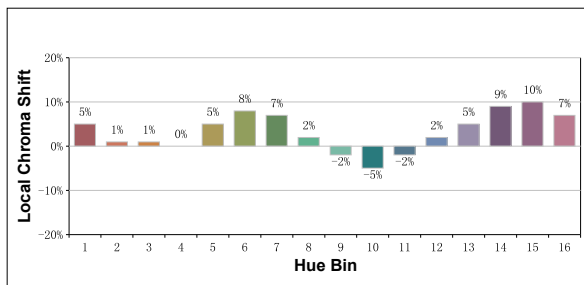

HYPERZONE

Brightest in Class Outdoor Washbeam

SPEC SHEET

PHOTOMETRIC REPORT – TM-30

TM-30 Rf (IES TM-30-15 Fidelity Index): 88

TM-30 Rg (IES TM-30-15 Fidelity Index): 106

Hue Bin	Hue Angle	Graphic shift(%)		
		Rf	Chroma	Hue
1	0.0° – 22.5°	89	5	-4
2	22.5° – 45.0°	90	1	-4
3	45.0° – 67.5°	94	1	2
4	67.5° – 90.0°	91	0	5
5	90.0° – 112.5°	88	5	5
6	112.5° – 135.0°	88	8	2
7	135.0° – 157.5°	88	7	-4
8	157.5° – 180.0°	88	2	-7
9	180.0° – 202.5°	93	-2	-5
10	202.5° – 225.0°	91	-5	0
11	225.0° – 247.5°	87	-2	10
12	247.5° – 270.0°	79	2	11
13	270.0° – 292.5°	89	5	8
14	292.5° – 315.0°	83	9	8
15	315.0° – 337.5°	86	10	1
16	337.5° – 360.0°	85	7	-4