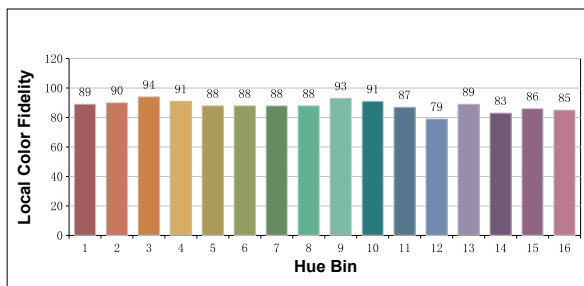

HYPERZONE

Brightest in Class Outdoor Washbeam

SPEC SHEET

PHOTOMETRIC REPORT – TM-30

TM-30 Rf (IES TM-30-15 Fidelity Index): 88

TM-30 Rg (IES TM-30-15 Fidelity Index): 106

Hue Bin	Hue Angle	Graphic shift(%)		
		Rf	Chroma	Hue
1	0.0° – 22.5°	89	5	-4
2	22.5° – 45.0°	90	1	-4
3	45.0° – 67.5°	94	1	2
4	67.5° – 90.0°	91	0	5
5	90.0° – 112.5°	88	5	5
6	112.5° – 135.0°	88	8	2
7	135.0° – 157.5°	88	7	-4
8	157.5° – 180.0°	88	2	-7
9	180.0° – 202.5°	93	-2	-5
10	202.5° – 225.0°	91	-5	0
11	225.0° – 247.5°	87	-2	10
12	247.5° – 270.0°	79	2	11
13	270.0° – 292.5°	89	5	8
14	292.5° – 315.0°	83	9	8
15	315.0° – 337.5°	86	10	1
16	337.5° – 360.0°	85	7	-4