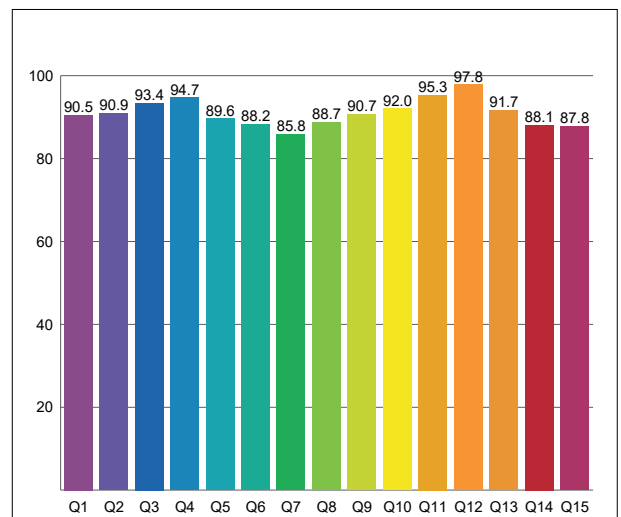

CQS: 90.2 (Q1-Q8)

CRI C Values

C1	C2	C3	C4	C5	C6	C7	C8	C9	C10	C11	C12	C13	C14	C15	C16
97.2	88.2	75.5	82.1	94.5	84.7	84.0	80.7	63.7	71.4	79.6	66.3	94.7	86.1	95.7	85.9

TM30 R Values

R1	R2	R3	R4	R5	R6	R7	R8	R9	R10	R11	R12	R13	R14	R15
97.2	88.2	75.5	82.1	94.5	84.7	84.0	80.7	63.7	71.4	79.6	66.3	94.7	86.1	95.7

CQS Q Values

Q1	Q2	Q3	Q4	Q5	Q6	Q7	Q8	Q9	Q10	Q11	Q12	Q13	Q14	Q15
90.5	90.9	93.4	94.7	89.6	88.2	85.8	88.7	90.7	92.0	95.3	97.8	91.7	88.1	87.8

Colour Parameters

Color temperature	Color rendering index	Color fidelity	Color gamut	Color quality scale	Color coordinate cie 1931	Color coordinate cie 1931	Color coordinate	Color coordinate	Color coordinate
CCT	CRI	TM30 Rf	TM30 Rg	CQS	x	y	u	v	Color diviation from black body
7,386K	85.9	88	106	90.2	0.2998	0.3188	0.1926	0.4609	0.0047

Foshan YiFeng Electric Industrial Co.,Ltd.

No.898, Gaoming Avenue East, Hecheng Blvd, Gaoming District, Foshan, Guangdong, China.

Web: www.acmelighting.com Email: sales@acmelighting.com

All rights reserved by Acme®. Features, specifications and appearance are subject to change without notice.

REV: 12/03/2026