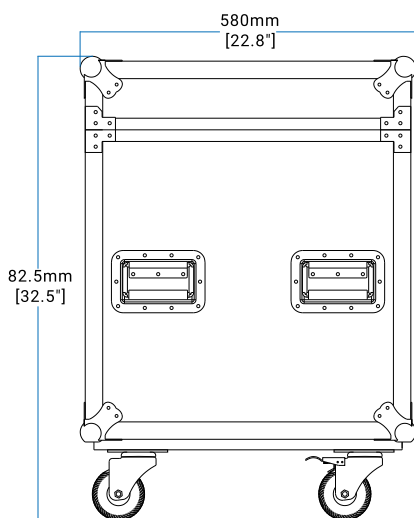

HYPERZONE

Brightest in Class Outdoor Washbeam

SPEC SHEET

(STANDARD) FLIGHT CASE

APPLICABLE MODELS

- HYPERZONE (CM 7 IP)

ORDER CODE

- 63584070 HYPERZONE (CM 7 IP)

CASE WEIGHT

- 46 kg (101.5 lbs)

MEAS

- 980 x 580 x 825 mm (38.6" x 22.8" x 32.5")

LOADING Q'TY

- Two-pack loader case

MAXIMUM STACKING

- 2 stacks

ACASE by ACME Version: 20250519-A

Foshan YiFeng Electric Industrial Co.,Ltd.

No.898, Gaoming Avenue East, Hecheng Blvd, Gaoming District, Foshan, Guangdong, China.

Web: www.acmelighting.com Email: sales@acmelighting.com

All rights reserved by Acme®. Features, specifications and appearance are subject to change without notice.

REV: 12/03/2026