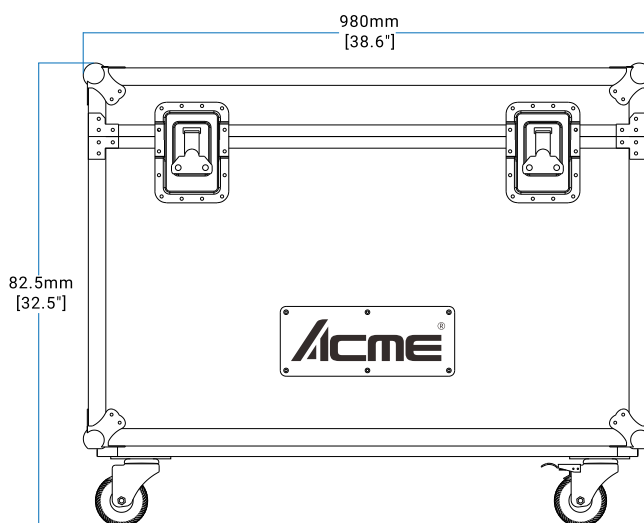

HYPERZONE

Brightest in Class Outdoor Washbeam

SPEC SHEET

(STANDARD) FLIGHT CASE

APPLICABLE MODELS

- HYPERZONE (CM 7 IP)

ORDER CODE

- 63584070 HYPERZONE (CM 7 IP)

CASE WEIGHT

- 46 kg (101.5 lbs)

MEAS

- 980 x 580 x 825 mm (38.6" x 22.8" x 32.5")

LOADING Q'TY

- Two-pack loader case

MAXIMUM STACKING

- 2 stacks

ACASE by ACME Version: 20250519-A

Foshan YiFeng Electric Industrial Co.,Ltd.

No.898, Gaoming Avenue East, Hecheng Blvd, Gaoming District, Foshan, Guangdong, China.

Web: www.acmelighting.com Email: sales@acmelighting.com

All rights reserved by Acme®. Features, specifications and appearance are subject to change without notice.

REV: 12/03/2026