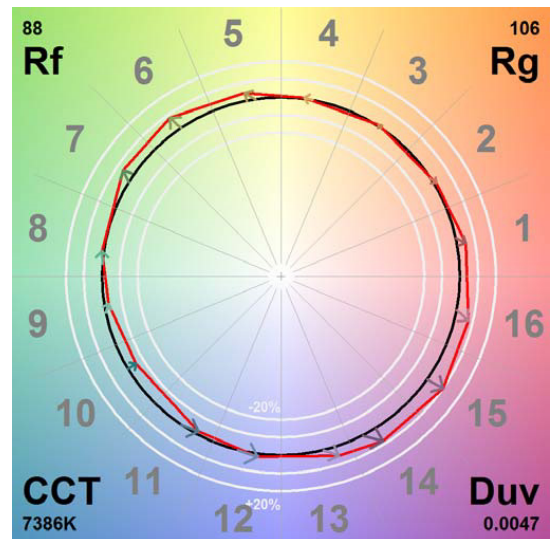

#### Colour Parameters

Color temperature	Color rendering index	Color fidelity	Color gamut	Color quality scale	Color coordinate cie 1931	Color coordinate cie 1931	Color coordinate	Color coordinate	Color coordinate
CCT	CRI	TM30 Rf	TM30 Rg	CQS	x	y	u	v	Color diviation from black body
7,386K	85.9	88	106	90.2	0.2998	0.3188	0.1926	0.4609	0.0047

# HYPERZONE

Brightest in Class Outdoor Washbeam

SPEC SHEET

## PHOTOMETRIC REPORT – TM-30

TM-30 Rf (IES TM-30-15 Fidelity Index): 88

TM-30 Rg (IES TM-30-15 Fidelity Index): 106

Hue Bin	Hue Angle	Graphic shift(%)		
		Rf	Chroma	Hue
1	0.0° – 22.5°	89	5	-4
2	22.5° – 45.0°	90	1	-4
3	45.0° – 67.5°	94	1	2
4	67.5° – 90.0°	91	0	5
5	90.0° – 112.5°	88	5	5
6	112.5° – 135.0°	88	8	2
7	135.0° – 157.5°	88	7	-4
8	157.5° – 180.0°	88	2	-7
9	180.0° – 202.5°	93	-2	-5
10	202.5° – 225.0°	91	-5	0
11	225.0° – 247.5°	87	-2	10
12	247.5° – 270.0°	79	2	11
13	270.0° – 292.5°	89	5	8
14	292.5° – 315.0°	83	9	8
15	315.0° – 337.5°	86	10	1
16	337.5° – 360.0°	85	7	-4