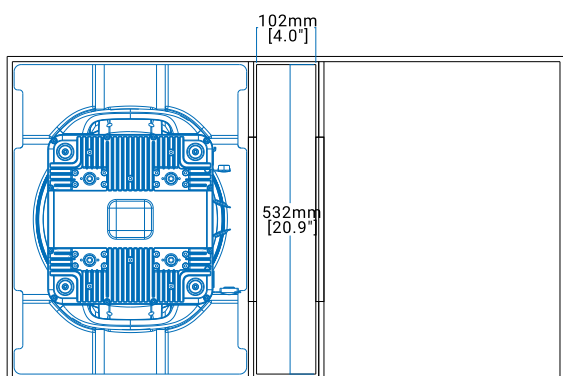

HYPERZONE

Brightest in Class Outdoor Washbeam

SPEC SHEET

(STANDARD) FLIGHT CASE

APPLICABLE MODELS

- HYPERZONE (CM 7 IP)

ORDER CODE

- 63584070 HYPERZONE (CM 7 IP)

CASE WEIGHT

- 46 kg (101.5 lbs)

MEAS

- 980 x 580 x 825 mm (38.6" x 22.8" x 32.5")

LOADING Q'TY

- Two-pack loader case

MAXIMUM STACKING

- 2 stacks

ACASE by ACME Version: 20250519-A

Foshan YiFeng Electric Industrial Co.,Ltd.

No.898, Gaoming Avenue East, Hecheng Blvd, Gaoming District, Foshan, Guangdong, China.

Web: www.acmelighting.com Email: sales@acmelighting.com

All rights reserved by Acme®. Features, specifications and appearance are subject to change without notice.

REV: 12/03/2026