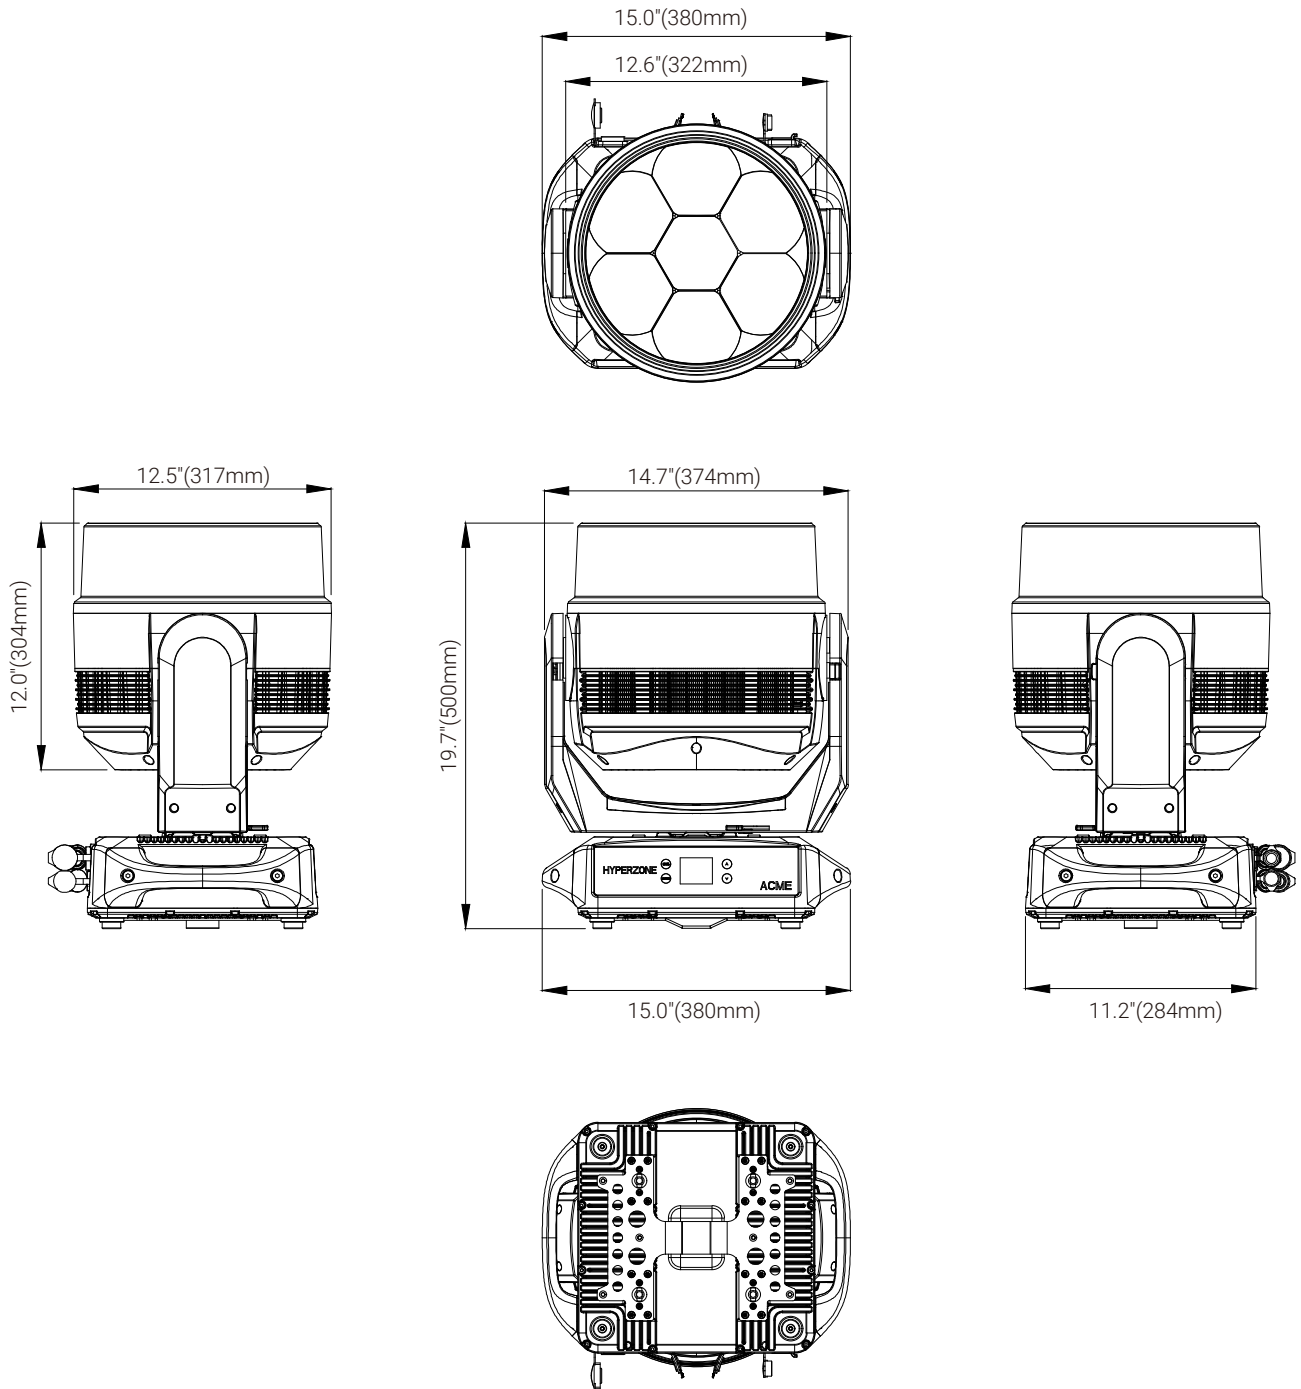

HYPERZONE

Brightest in Class Outdoor Washbeam

SPEC SHEET

DIMENSIONS

Foshan YiFeng Electric Industrial Co.,Ltd.

No.898, Gaoming Avenue East, Hecheng Blvd, Gaoming District, Foshan, Guangdong, China.

Web: www.acmelighting.com Email: sales@acmelighting.com

All rights reserved by Acme®. Features, specifications and appearance are subject to change without notice.

REV: 12/03/2026

ACME®