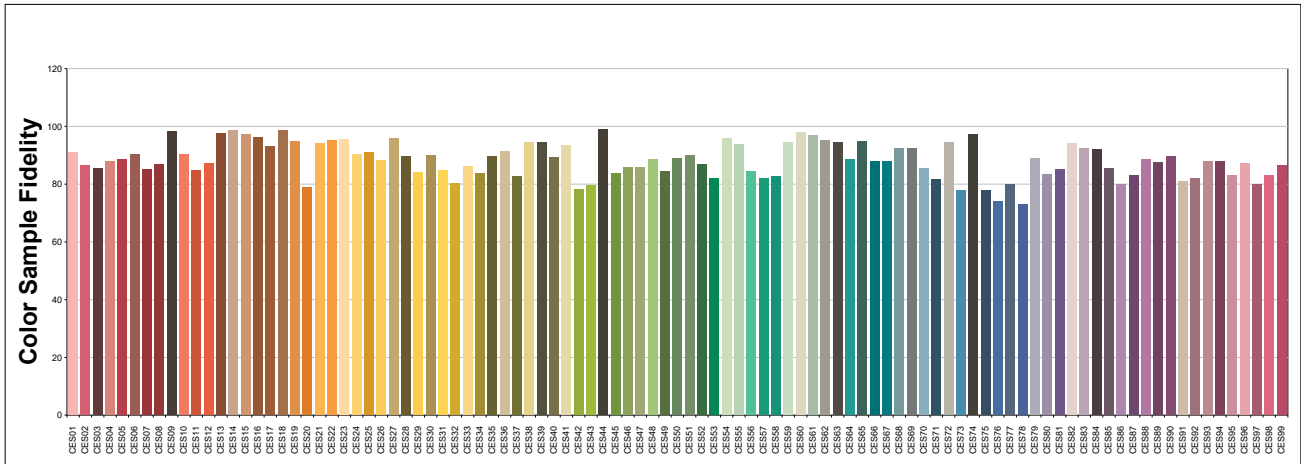

HYPERZONE

Brightest in Class Outdoor Washbeam

SPEC SHEET

PHOTOMETRIC REPORT – TM-30

Color Evaluation Sample