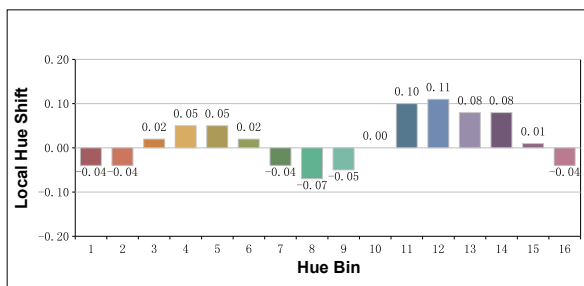

HYPERZONE

Brightest in Class Outdoor Washbeam

SPEC SHEET

PHOTOMETRIC REPORT – TM-30

TM-30 Rf (IES TM-30-15 Fidelity Index): 88

TM-30 Rg (IES TM-30-15 Fidelity Index): 106

Hue Bin	Hue Angle	Graphic shift(%)		
		Rf	Chroma	Hue
1	0.0° – 22.5°	89	5	-4
2	22.5° – 45.0°	90	1	-4
3	45.0° – 67.5°	94	1	2
4	67.5° – 90.0°	91	0	5
5	90.0° – 112.5°	88	5	5
6	112.5° – 135.0°	88	8	2
7	135.0° – 157.5°	88	7	-4
8	157.5° – 180.0°	88	2	-7
9	180.0° – 202.5°	93	-2	-5
10	202.5° – 225.0°	91	-5	0
11	225.0° – 247.5°	87	-2	10
12	247.5° – 270.0°	79	2	11
13	270.0° – 292.5°	89	5	8
14	292.5° – 315.0°	83	9	8
15	315.0° – 337.5°	86	10	1
16	337.5° – 360.0°	85	7	-4