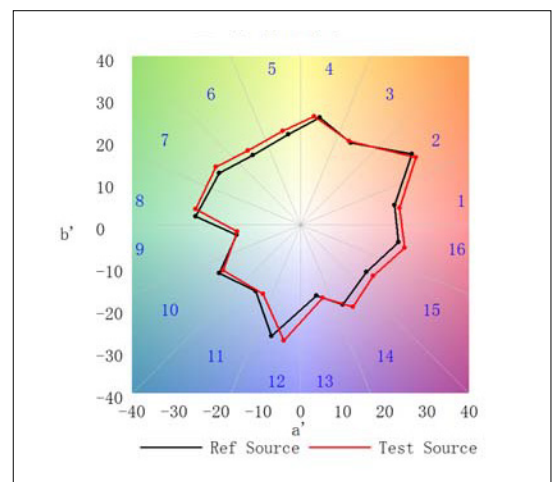

HYPERZONE

Brightest in Class Outdoor Washbeam

SPEC SHEET

PHOTOMETRIC REPORT – TM-30

TM-30 Rf (IES TM-30-15 Fidelity Index): 88

TM-30 Rg (IES TM-30-15 Fidelity Index): 106

Hue Bin	Hue Angle	Graphic shift(%)		
		Rf	Chroma	Hue
1	0.0° – 22.5°	89	5	-4
2	22.5° – 45.0°	90	1	-4
3	45.0° – 67.5°	94	1	2
4	67.5° – 90.0°	91	0	5
5	90.0° – 112.5°	88	5	5
6	112.5° – 135.0°	88	8	2
7	135.0° – 157.5°	88	7	-4
8	157.5° – 180.0°	88	2	-7
9	180.0° – 202.5°	93	-2	-5
10	202.5° – 225.0°	91	-5	0
11	225.0° – 247.5°	87	-2	10
12	247.5° – 270.0°	79	2	11
13	270.0° – 292.5°	89	5	8
14	292.5° – 315.0°	83	9	8
15	315.0° – 337.5°	86	10	1
16	337.5° – 360.0°	85	7	-4