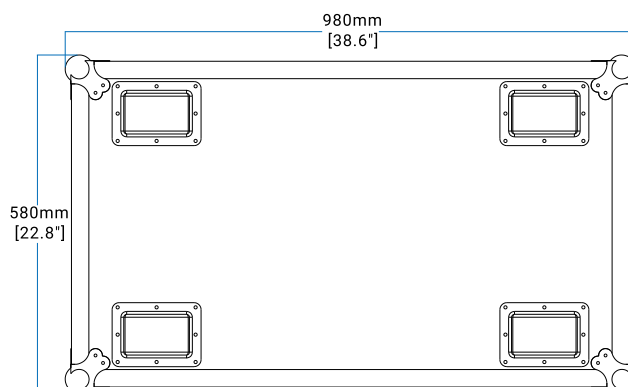

HYPERZONE

Brightest in Class Outdoor Washbeam

SPEC SHEET

(STANDARD) FLIGHT CASE

APPLICABLE MODELS

- HYPERZONE (CM 7 IP)

ORDER CODE

- 63584070 HYPERZONE (CM 7 IP)

CASE WEIGHT

- 46 kg (101.5 lbs)

MEAS

- 980 x 580 x 825 mm (38.6" x 22.8" x 32.5")

LOADING Q'TY

- Two-pack loader case

MAXIMUM STACKING

- 2 stacks

ACASE by ACME Version: 20250519-A

Foshan YiFeng Electric Industrial Co.,Ltd.

No.898, Gaoming Avenue East, Hecheng Blvd, Gaoming District, Foshan, Guangdong, China.

Web: www.acmelighting.com Email: sales@acmelighting.com

All rights reserved by Acme®. Features, specifications and appearance are subject to change without notice.

REV: 12/03/2026