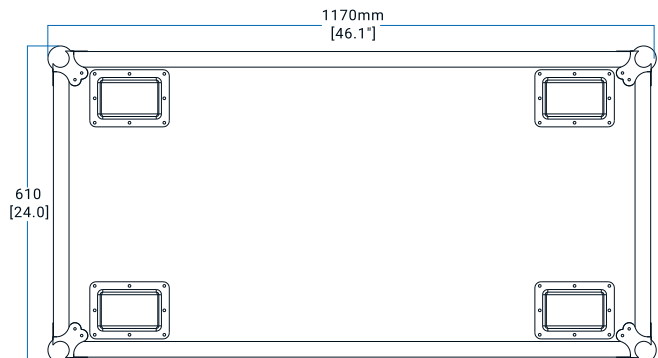

Physical

- Weight: 32 kg (70.6 lbs)
- Length (Head): 476 mm (18.7")
- Length (Base): 380 mm (14.9")
- Width (Across Yoke): 379 mm (14.9")
- Height (Head Up): 658 mm (25.9")

Construction

- Housing: Aluminum-magnesium alloy and nylon
- Color: Black
- Protection Rating: IP66

Carton Dimensions

- Width: 610 mm (24.0")
- Depth: 490 mm (19.3")
- Height: 715 mm (28.2")
- Weight:
 - G.W.: 38 kg (83.8 lbs) (one-pack loader carton)

3-pin/5-pin waterproof
signal cable: 3017013468/3017013473

CASE WEIGHT

- 49 kg (108.1 lbs)

MEAS

- 1,170 x 610 x 795 mm (46.1" x 24.0" x 31.3")

LOADING Q'TY

- Two-pack loader case

MAXIMUM STACKING

- 2 stacks