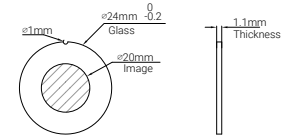

HUE 6 IP

Outdoor Moving Profile with Enhanced Color Range

SPEC SHEET

DYNAMIC EFFECTS

Static Gobo Wheel

> Dimension: