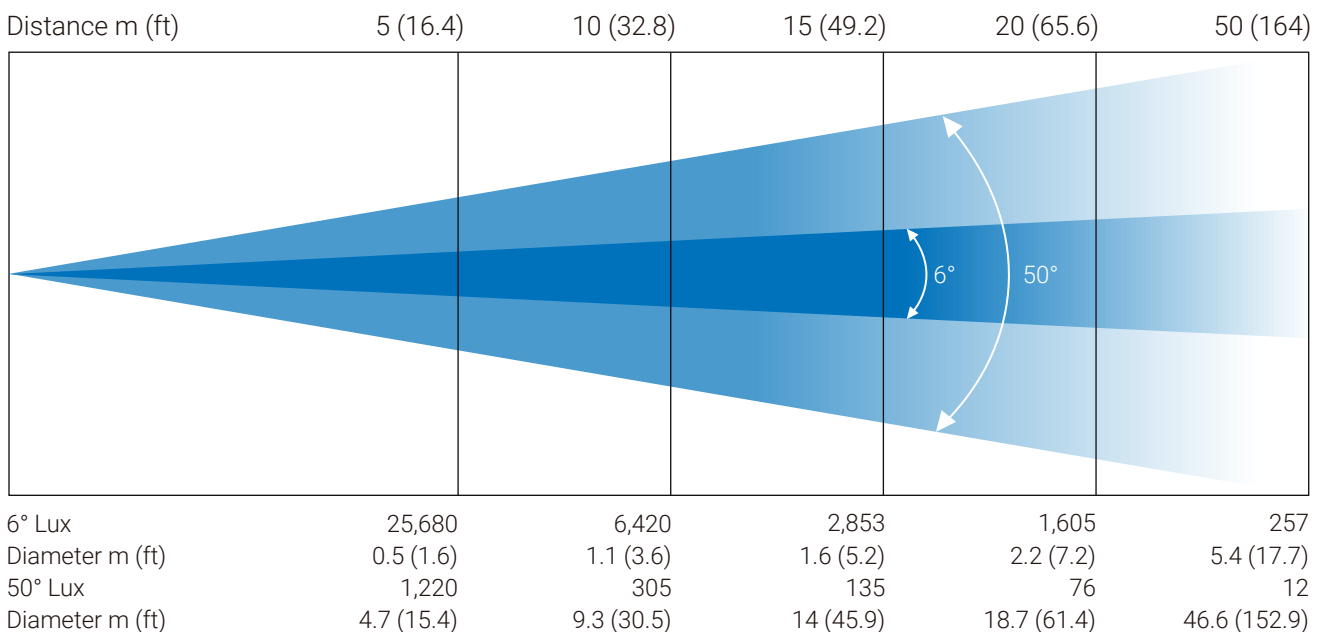

REV: 23/03/2026

HUE 6 IP

Outdoor Moving Profile with Enhanced Color Range

SPEC SHEET

HANGING DIMENSIONS

PHOTOMETRIC

Foshan YiFeng Electric Industrial Co.,Ltd.

No.898, Gaoming Avenue East, Hecheng Blvd, Gaoming District, Foshan, Guangdong, China.