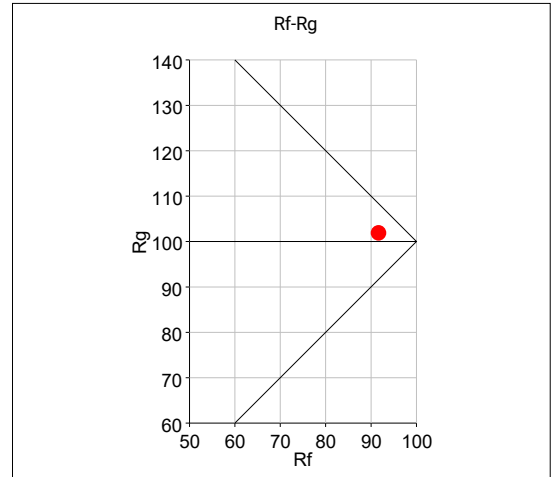

REV: 23/03/2026

HUE 6 IP

Outdoor Moving Profile with Enhanced Color Range

SPEC SHEET

PHOTOMETRIC REPORT – TM-30

TM-30 Rf (IES TM-30-18 Fidelity Index): 92

TM-30 Rg (IES TM-30-18 Fidelity Index): 102

Hue Bin	Hue Angle	Graphic shift(%)		
		Rf	Chroma	Hue
1	0.0° – 22.5°	94	0	-3
2	22.5° – 45.0°	93	-1	-2
3	45.0° – 67.5°	93	-1	3
4	67.5° – 90.0°	95	0	3
5	90.0° – 112.5°	92	0	2
6	112.5° – 135.0°	93	5	1
7	135.0° – 157.5°	93	3	-3
8	157.5° – 180.0°	92	-1	-4
9	180.0° – 202.5°	93	-3	-3
10	202.5° – 225.0°	91	-5	3
11	225.0° – 247.5°	87	0	10
12	247.5° – 270.0°	87	3	7
13	270.0° – 292.5°	94	3	1
14	292.5° – 315.0°	92	7	-1
15	315.0° – 337.5°	89	7	-5
16	337.5° – 360.0°	90	2	-5