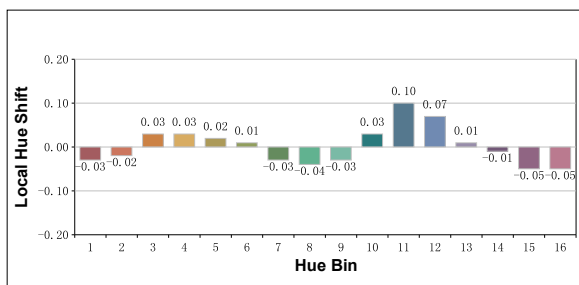

REV: 23/03/2026

HUE 6 IP

Outdoor Moving Profile with Enhanced Color Range

SPEC SHEET

PHOTOMETRIC REPORT – TM-30

TM-30 Rf (IES TM-30-18 Fidelity Index): 92

TM-30 Rg (IES TM-30-18 Fidelity Index): 102

Hue Bin	Hue Angle	Graphic shift(%)		
		Rf	Chroma	Hue
1	0.0° – 22.5°	94	0	-3
2	22.5° – 45.0°	93	-1	-2
3	45.0° – 67.5°	93	-1	3
4	67.5° – 90.0°	95	0	3
5	90.0° – 112.5°	92	0	2
6	112.5° – 135.0°	93	5	1
7	135.0° – 157.5°	93	3	-3
8	157.5° – 180.0°	92	-1	-4
9	180.0° – 202.5°	93	-3	-3
10	202.5° – 225.0°	91	-5	3
11	225.0° – 247.5°	87	0	10
12	247.5° – 270.0°	87	3	7
13	270.0° – 292.5°	94	3	1
14	292.5° – 315.0°	92	7	-1
15	315.0° – 337.5°	89	7	-5
16	337.5° – 360.0°	90	2	-5