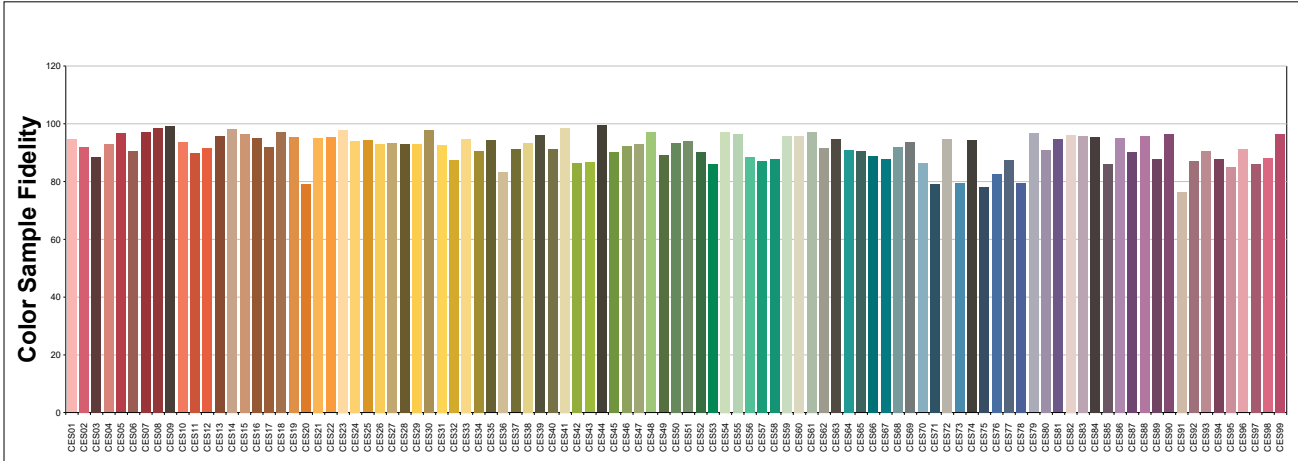

HUE 6 IP

Outdoor Moving Profile with Enhanced Color Range

SPEC SHEET

PHOTOMETRIC REPORT – TM-30

Color Evaluation Sample

PHOTOMETRIC REPORT – TLCI-93