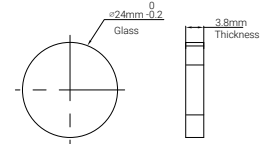

Slot 5

Slot 6

Slot 7

> Slot 1-6 Dimension:

> Material: Borofloat Glass

> Slot 7 Dimension:

> Material: Borosilicate Glass

Virtual CMY color mixing