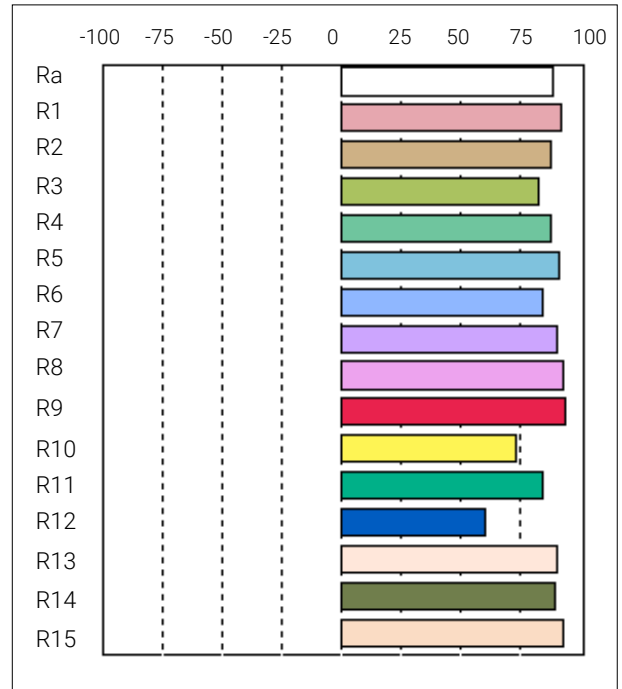

CRI: 90.2(R1-R8)