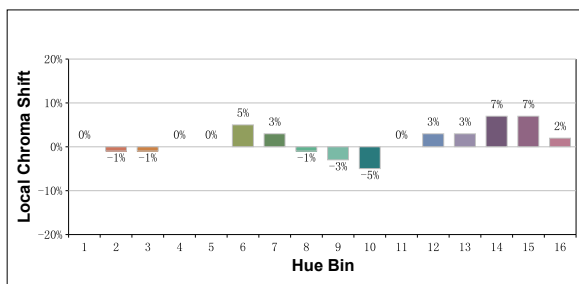

REV: 23/03/2026

HUE 6 IP

Outdoor Moving Profile with Enhanced Color Range

SPEC SHEET

PHOTOMETRIC REPORT – TM-30

TM-30 Rf (IES TM-30-18 Fidelity Index): 92

TM-30 Rg (IES TM-30-18 Fidelity Index): 102

Hue Bin	Hue Angle	Graphic shift(%)		
		Rf	Chroma	Hue
1	0.0° – 22.5°	94	0	-3
2	22.5° – 45.0°	93	-1	-2
3	45.0° – 67.5°	93	-1	3
4	67.5° – 90.0°	95	0	3
5	90.0° – 112.5°	92	0	2
6	112.5° – 135.0°	93	5	1
7	135.0° – 157.5°	93	3	-3
8	157.5° – 180.0°	92	-1	-4
9	180.0° – 202.5°	93	-3	-3
10	202.5° – 225.0°	91	-5	3
11	225.0° – 247.5°	87	0	10
12	247.5° – 270.0°	87	3	7
13	270.0° – 292.5°	94	3	1
14	292.5° – 315.0°	92	7	-1
15	315.0° – 337.5°	89	7	-5
16	337.5° – 360.0°	90	2	-5