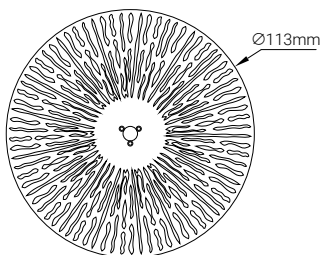

Slot 5

Slot 6

Slot 7

> Slot 1-6 Dimension:

> Material: Borofloat Glass

> Slot 7 Dimension:

> Material: Borosilicate Glass

Virtual CMY color mixing

Prism/Frost Filter

1 x 4-Facet Circular Prism

1 x 4-Facet Linear Prism

1 Light Frost Filter

Virtual CTO

2,500K-8,000K

1 Medium Frost Filter

Animation Wheel