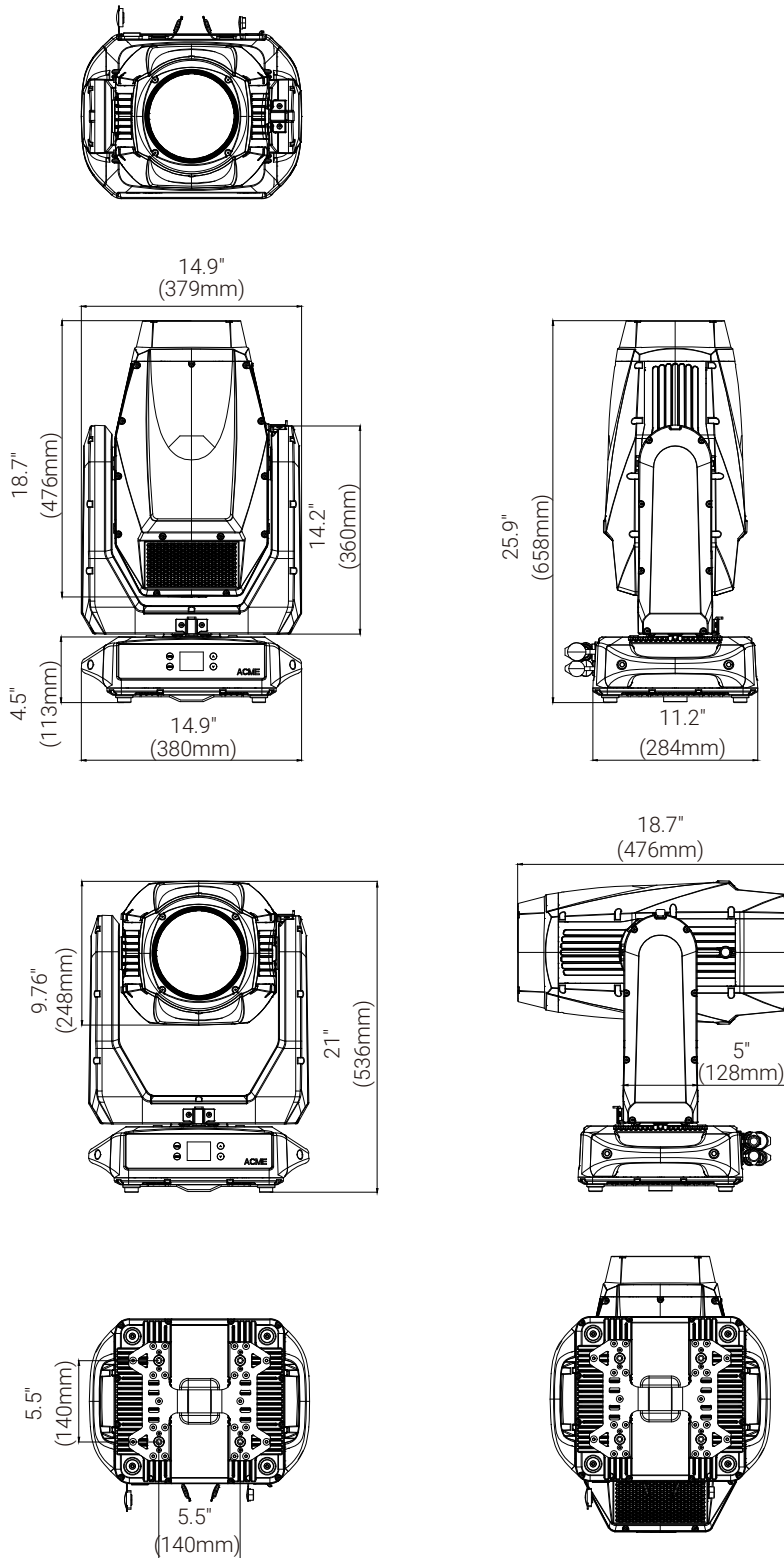

HUE 6 IP

Outdoor Moving Profile with Enhanced Color Range

SPEC SHEET

DIMENSIONS

Foshan YiFeng Electric Industrial Co.,Ltd.

No.898, Gaoming Avenue East, Hecheng Blvd, Gaoming District, Foshan, Guangdong, China.

Web: www.acmelighting.com Email: sales@acmelighting.com

All rights reserved by Acme®. Features, specifications and appearance are subject to change without notice.

REV: 23/03/2026