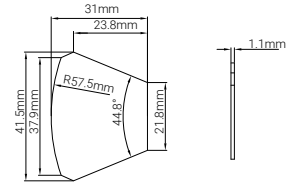

Dimension: