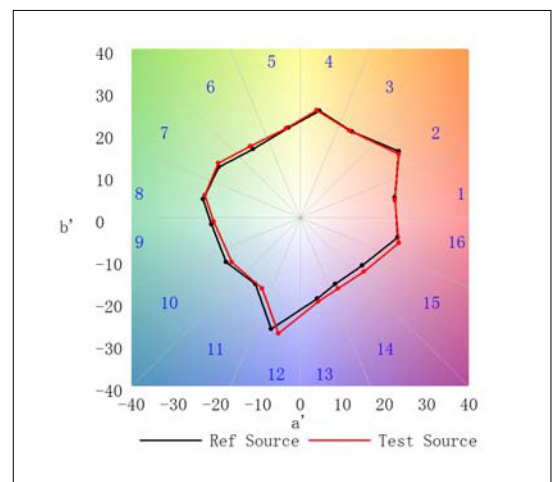

REV: 23/03/2026

HUE 6 IP

Outdoor Moving Profile with Enhanced Color Range

SPEC SHEET

PHOTOMETRIC REPORT – TM-30

TM-30 Rf (IES TM-30-18 Fidelity Index): 92

TM-30 Rg (IES TM-30-18 Fidelity Index): 102

Hue Bin	Hue Angle	Graphic shift(%)		
		Rf	Chroma	Hue
1	0.0° – 22.5°	94	0	-3
2	22.5° – 45.0°	93	-1	-2
3	45.0° – 67.5°	93	-1	3
4	67.5° – 90.0°	95	0	3
5	90.0° – 112.5°	92	0	2
6	112.5° – 135.0°	93	5	1
7	135.0° – 157.5°	93	3	-3
8	157.5° – 180.0°	92	-1	-4
9	180.0° – 202.5°	93	-3	-3
10	202.5° – 225.0°	91	-5	3
11	225.0° – 247.5°	87	0	10
12	247.5° – 270.0°	87	3	7
13	270.0° – 292.5°	94	3	1
14	292.5° – 315.0°	92	7	-1
15	315.0° – 337.5°	89	7	-5
16	337.5° – 360.0°	90	2	-5