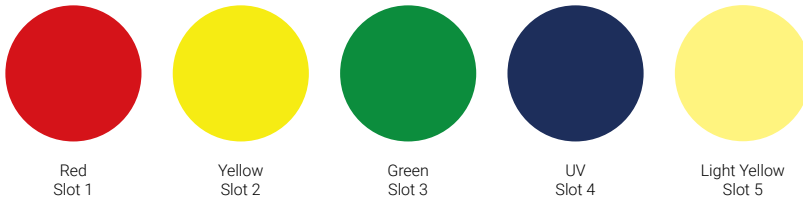

SPEC SHEET

DYNAMIC EFFECTS

Color Wheel

Dimension:

Virtual color wheel

HUE 6 IP

Outdoor Moving Profile with Enhanced Color Range

SPEC SHEET