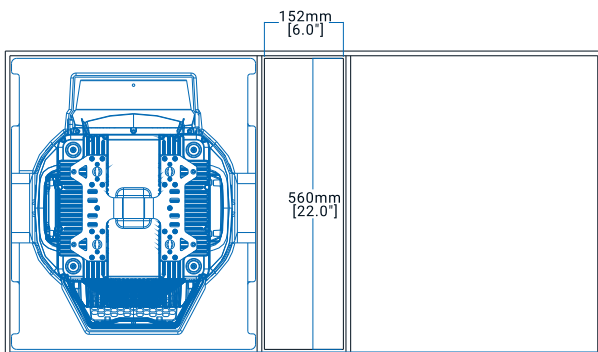

Physical

- Weight: 32 kg (70.6 lbs)
- Length (Head): 476 mm (18.7")
- Length (Base): 380 mm (14.9")
- Width (Across Yoke): 379 mm (14.9")
- Height (Head Up): 658 mm (25.9")

Construction

- Housing: Aluminum-magnesium alloy and nylon
- Color: Black
- Protection Rating: IP66

Carton Dimensions

- Width: 610 mm (24.0")
- Depth: 490 mm (19.3")
- Height: 715 mm (28.2")
- Weight:
 - G.W.: 38 kg (83.8 lbs) (one-pack loader carton)

3-pin/5-pin waterproof
signal cable: 3017013468/3017013473

CASE WEIGHT

- 49 kg (108.1 lbs)

MEAS

- 1,170 x 610 x 795 mm (46.1" x 24.0" x 31.3")

LOADING Q'TY

- Two-pack loader case

MAXIMUM STACKING

- 2 stacks