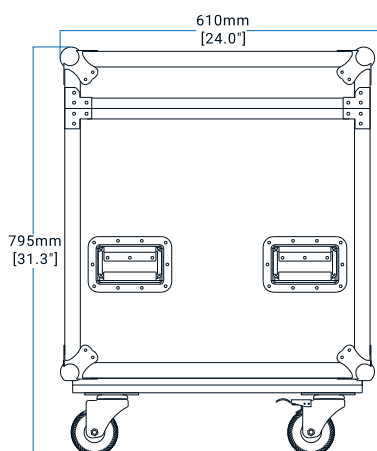

Physical

- Weight: 32 kg (70.6 lbs)
- Length (Head): 476 mm (18.7")
- Length (Base): 380 mm (14.9")
- Width (Across Yoke): 379 mm (14.9")
- Height (Head Up): 658 mm (25.9")

Construction

- Housing: Aluminum-magnesium alloy and nylon
- Color: Black
- Protection Rating: IP66

Carton Dimensions

- Width: 610 mm (24.0")
- Depth: 490 mm (19.3")
- Height: 715 mm (28.2")
- Weight:
 - G.W.: 38 kg (83.8 lbs) (one-pack loader carton)

3-pin/5-pin waterproof
signal cable: 3017013468/3017013473

CASE WEIGHT

- 49 kg (108.1 lbs)

MEAS

- 1,170 x 610 x 795 mm (46.1" x 24.0" x 31.3")

LOADING Q'TY

- Two-pack loader case

MAXIMUM STACKING

- 2 stacks