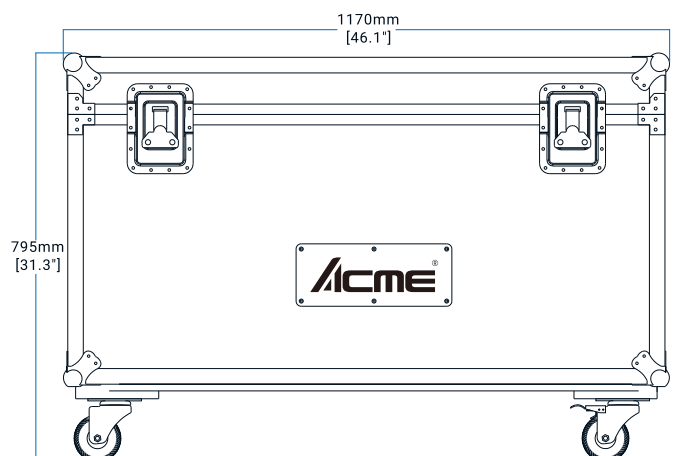

Physical

- Weight: 32 kg (70.6 lbs)
- Length (Head): 476 mm (18.7")
- Length (Base): 380 mm (14.9")
- Width (Across Yoke): 379 mm (14.9")
- Height (Head Up): 658 mm (25.9")

Construction

- Housing: Aluminum-magnesium alloy and nylon
- Color: Black
- Protection Rating: IP66

Carton Dimensions

- Width: 610 mm (24.0")
- Depth: 490 mm (19.3")
- Height: 715 mm (28.2")
- Weight:
 - G.W.: 38 kg (83.8 lbs) (one-pack loader carton)

3-pin/5-pin waterproof
signal cable: 3017013468/3017013473

CASE WEIGHT

- 49 kg (108.1 lbs)

MEAS

- 1,170 x 610 x 795 mm (46.1" x 24.0" x 31.3")

LOADING Q'TY

- Two-pack loader case

MAXIMUM STACKING

- 2 stacks