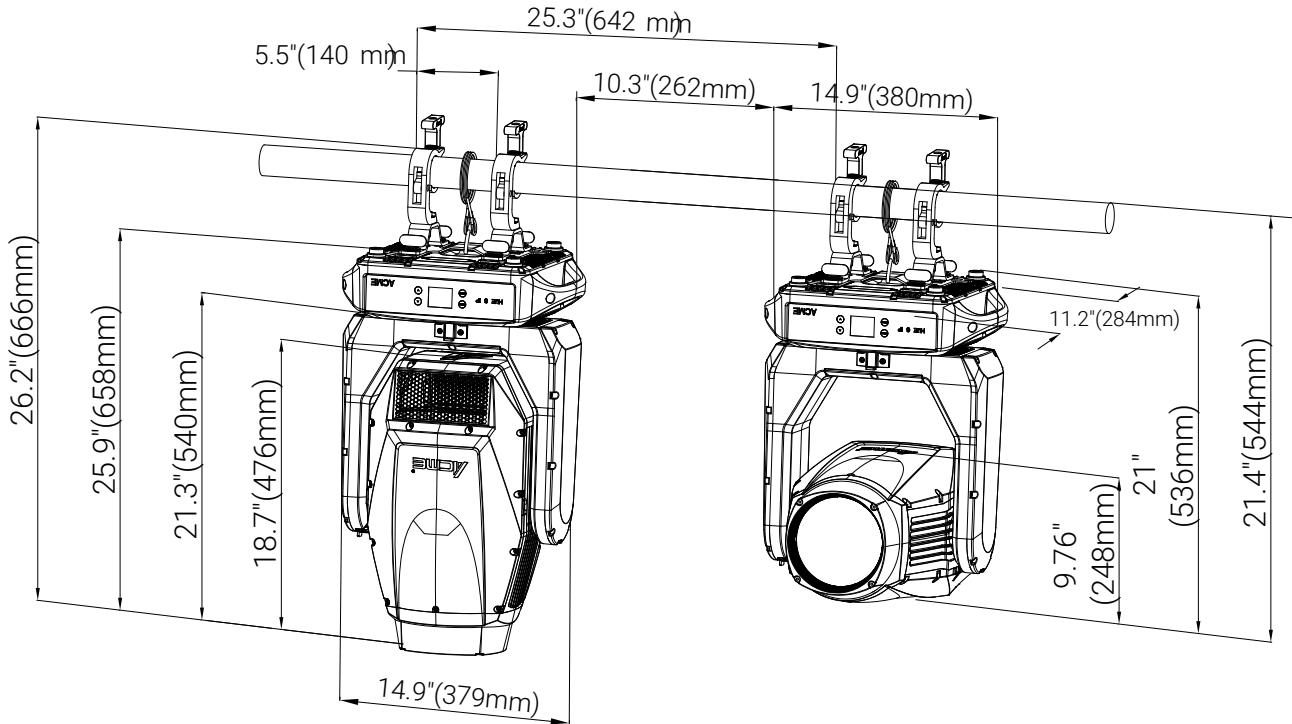

Physical

- Weight: 32 kg (70.6 lbs)
- Length (Head): 476 mm (18.7")
- Length (Base): 380 mm (14.9")
- Width (Across Yoke): 379 mm (14.9")
- Height (Head Up): 658 mm (25.9")

Construction

- Housing: Aluminum-magnesium alloy and nylon
- Color: Black
- Protection Rating: IP66

Carton Dimensions

- Width: 610 mm (24.0")
- Depth: 490 mm (19.3")
- Height: 715 mm (28.2")
- Weight:
 - G.W.: 38 kg (83.8 lbs) (one-pack loader carton)

3-pin/5-pin waterproof
signal cable: 3017013468/3017013473

REV: 23/03/2026

HUE 6 IP

Outdoor Moving Profile with Enhanced Color Range

SPEC SHEET

HANGING DIMENSIONS

PHOTOMETRIC

Foshan YiFeng Electric Industrial Co.,Ltd.

No.898, Gaoming Avenue East, Hecheng Blvd, Gaoming District, Foshan, Guangdong, China.