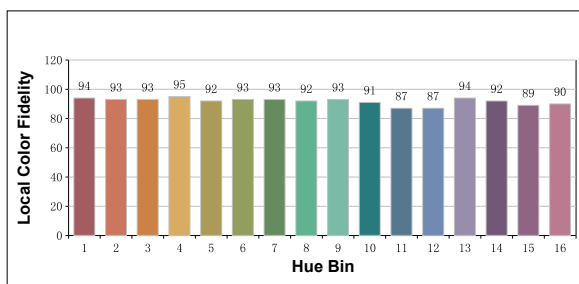

REV: 23/03/2026

HUE 6 IP

Outdoor Moving Profile with Enhanced Color Range

SPEC SHEET

PHOTOMETRIC REPORT – TM-30

TM-30 Rf (IES TM-30-18 Fidelity Index): 92

TM-30 Rg (IES TM-30-18 Fidelity Index): 102

Hue Bin	Hue Angle	Graphic shift(%)		
		Rf	Chroma	Hue
1	0.0° – 22.5°	94	0	-3
2	22.5° – 45.0°	93	-1	-2
3	45.0° – 67.5°	93	-1	3
4	67.5° – 90.0°	95	0	3
5	90.0° – 112.5°	92	0	2
6	112.5° – 135.0°	93	5	1
7	135.0° – 157.5°	93	3	-3
8	157.5° – 180.0°	92	-1	-4
9	180.0° – 202.5°	93	-3	-3
10	202.5° – 225.0°	91	-5	3
11	225.0° – 247.5°	87	0	10
12	247.5° – 270.0°	87	3	7
13	270.0° – 292.5°	94	3	1
14	292.5° – 315.0°	92	7	-1
15	315.0° – 337.5°	89	7	-5
16	337.5° – 360.0°	90	2	-5