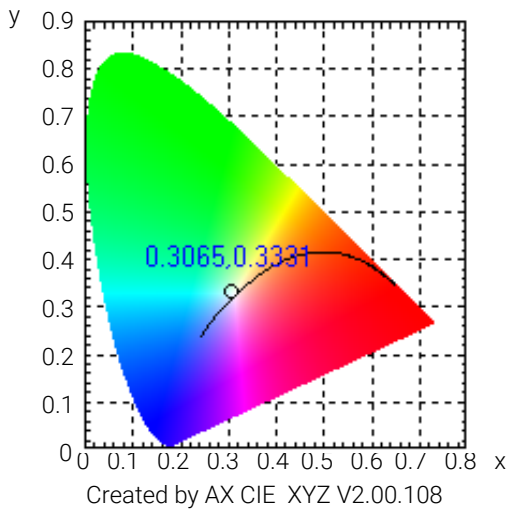

CIE 1931 EVERFINE