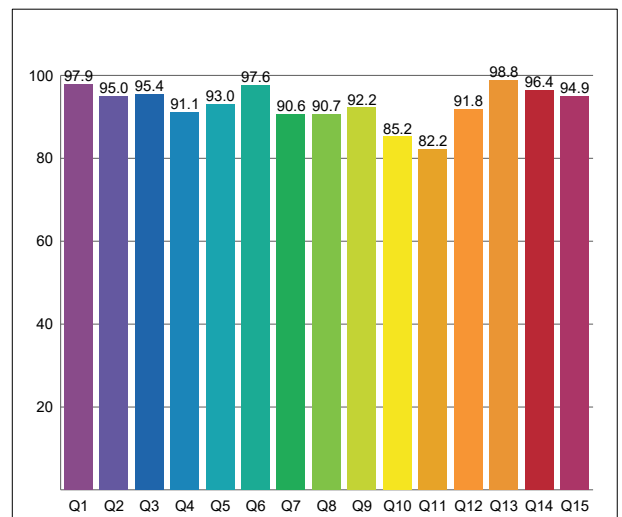

CQS: 93.9(Q1-Q8)

CRI C Values

C1	C2	C3	C4	C5	C6	C7	C8	C9	C10	C11	C12	C13	C14	C15	C16
93.5	89.0	84.2	89.5	92.3	86.1	92.0	94.8	95.2	74.9	85.4	61.4	91.7	91.3	94.1	90.2

TM30 R Values

R1	R2	R3	R4	R5	R6	R7	R8	R9	R10	R11	R12	R13	R14	R15
93.5	89.0	89.5	89.5	92.3	86.1	92.0	94.8	95.2	74.9	85.4	61.4	91.7	91.3	94.1

CQS Q Values

Q1	Q2	Q3	Q4	Q5	Q6	Q7	Q8	Q9	Q10	Q11	Q12	Q13	Q14	Q15
97.9	95.0	95.4	91.1	93.0	97.6	90.6	90.7	92.2	85.2	82.2	91.8	98.8	96.4	94.9

Color temperature	Color rendering index	Color fidelity	Color gamut	Color quality scale	Color coordinate cie 1931	Color coordinate cie 1931	Color coordinate	Color coordinate	Color deviation from black body
CCT	CRI	TM30 Rf	TM30 Rg	CQS	x	y	u	v	Δuv
6,807K	90.2	92	102	93.9	0.3065	0.3331	0.1920	0.4696	0.0084

Foshan YiFeng Electric Industrial Co.,Ltd.

No.898, Gaoming Avenue East, Hecheng Blvd, Gaoming District, Foshan, Guangdong, China.

Web: www.acmelighting.com Email: sales@acmelighting.com

All rights reserved by Acme®. Features, specifications and appearance are subject to change without notice.

REV: 23/03/2026