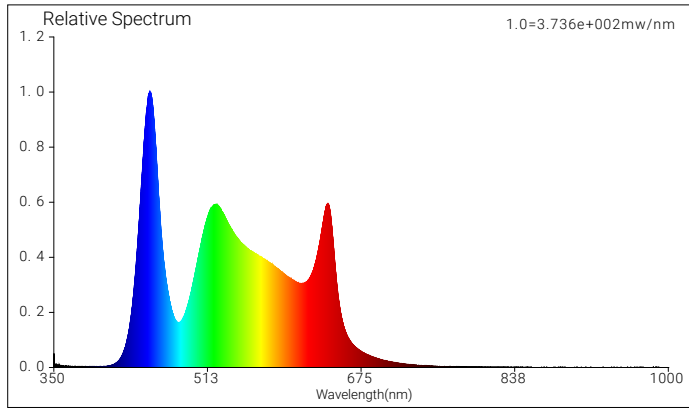

HUE 6 IP

Outdoor Moving Profile with Enhanced Color Range

SPEC SHEET

PHOTOMETRIC REPORT – CHROMATICITY

Spectral Distribution