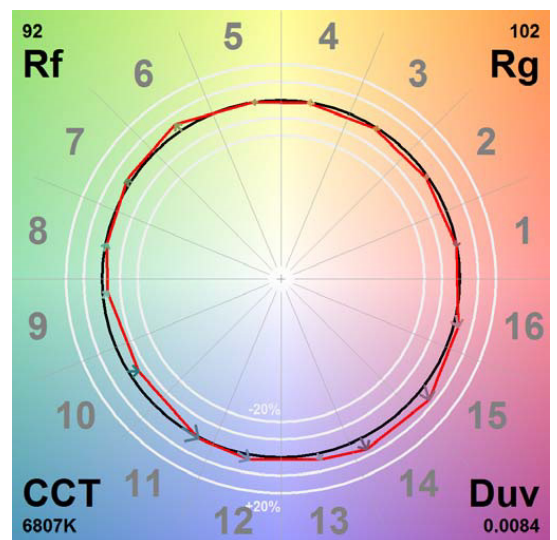

REV: 23/03/2026

HUE 6 IP

Outdoor Moving Profile with Enhanced Color Range

SPEC SHEET

PHOTOMETRIC REPORT – TM-30

TM-30 Rf (IES TM-30-18 Fidelity Index): 92

TM-30 Rg (IES TM-30-18 Fidelity Index): 102

Hue Bin	Hue Angle	Graphic shift(%)		
		Rf	Chroma	Hue
1	0.0° – 22.5°	94	0	-3
2	22.5° – 45.0°	93	-1	-2
3	45.0° – 67.5°	93	-1	3
4	67.5° – 90.0°	95	0	3
5	90.0° – 112.5°	92	0	2
6	112.5° – 135.0°	93	5	1
7	135.0° – 157.5°	93	3	-3
8	157.5° – 180.0°	92	-1	-4
9	180.0° – 202.5°	93	-3	-3
10	202.5° – 225.0°	91	-5	3
11	225.0° – 247.5°	87	0	10
12	247.5° – 270.0°	87	3	7
13	270.0° – 292.5°	94	3	1
14	292.5° – 315.0°	92	7	-1
15	315.0° – 337.5°	89	7	-5
16	337.5° – 360.0°	90	2	-5