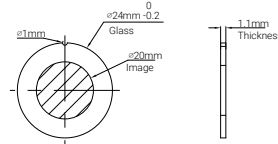

Physical

- Weight: 32 kg (70.6 lbs)
- Length (Head): 476 mm (18.7")
- Length (Base): 380 mm (14.9")
- Width (Across Yoke): 379 mm (14.9")
- Height (Head Up): 658 mm (25.9")

Construction

- Housing: Aluminum-magnesium alloy and nylon
- Color: Black
- Protection Rating: IP66

Slot 5

Slot 6

Slot 7

> Slot 1-6 Dimension:

> Material: Borofloat Glass

> Slot 7 Dimension:

> Material: Borosilicate Glass

Virtual CMY color mixing