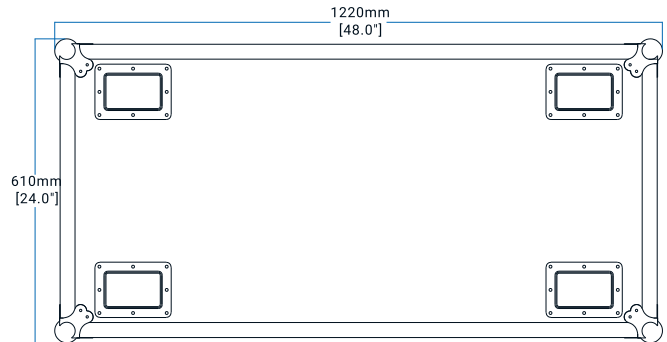

LINEFORCE 5 IP

Outdoor Linear Light with Multi-Spectrum Output

SPEC SHEET

(STANDARD) FLIGHT CASE

APPLICABLE MODELS

- LINEFORCE 5 IP (CYC 5 IP)

ORDER CODE

- 63584291 LINEFORCE 5 IP (CYC 5 IP)

CASE WEIGHT

- 63 kg (139.0 lbs)

MEAS

- 1220 x 610 x 795 mm (48.0" x 24.0" x 31.3")

LOADING Q'TY

- Twelve-pack loader case

MAXIMUM STACKING

- 2 stacks

ACASE by ACME Version: 20251208-A

Foshan YiFeng Electric Industrial Co.,Ltd.

No.898, Gaoming Avenue East, Hecheng Blvd, Gaoming District, Foshan, Guangdong, China.

Web: www.acmelighting.com Email: sales@acmelighting.com

All rights reserved by Acme®. Features, specifications and appearance are subject to change without notice.

REV: 09/04/2026