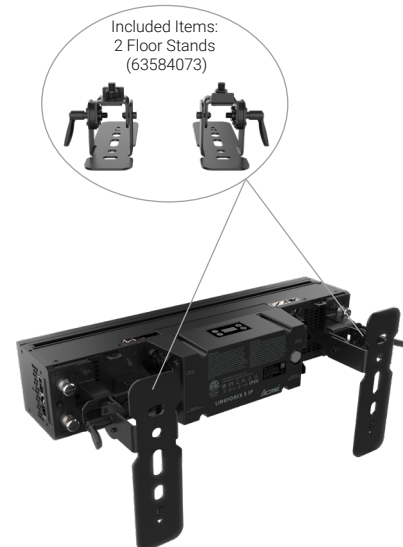

4. Floor

Utilizing two brackets (supplied) and two floor stands (supplied)