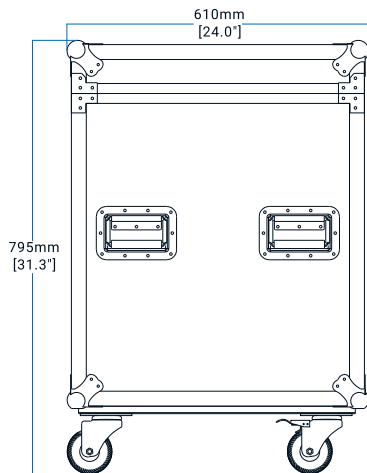

LINEFORCE 5 IP

Outdoor Linear Light with Multi-Spectrum Output

SPEC SHEET

(STANDARD) FLIGHT CASE

APPLICABLE MODELS

- LINEFORCE 5 IP (CYC 5 IP)

ORDER CODE

- 63584291 LINEFORCE 5 IP (CYC 5 IP)

CASE WEIGHT

- 63 kg (139.0 lbs)

MEAS

- 1220 x 610 x 795 mm (48.0" x 24.0" x 31.3")

LOADING Q'TY

- Twelve-pack loader case

MAXIMUM STACKING

- 2 stacks

ACASE by ACME Version: 20251208-A

Foshan YiFeng Electric Industrial Co.,Ltd.

No.898, Gaoming Avenue East, Hecheng Blvd, Gaoming District, Foshan, Guangdong, China.

Web: www.acmelighting.com Email: sales@acmelighting.com

All rights reserved by Acme®. Features, specifications and appearance are subject to change without notice.

REV: 09/04/2026