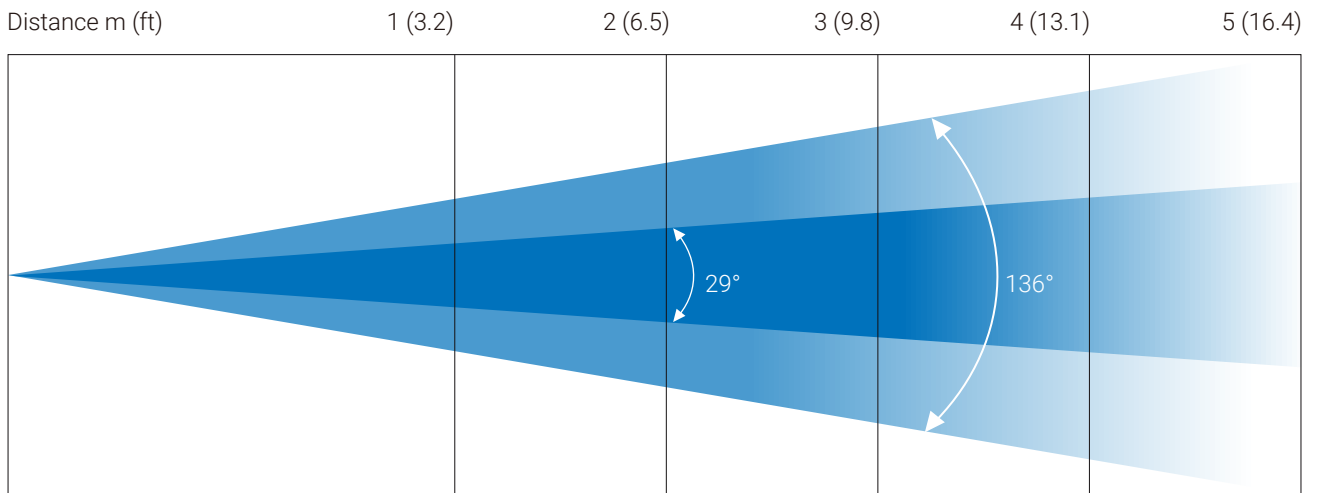

Field Angle:

	1 (3.2)	2 (6.5)	3 (9.8)	4 (13.1)	5 (16.4)
29°Lux	74,800	18,700	8,311	4,675	2,922
Diameter m (ft)	0.5 (1.6)	1 (3.3)	1.5 (4.9)	2 (6.6)	2.5 (8.2)
136°Lux	5,560	1,340	595	335	214
Diameter m (ft)	4.9 (16.2)	9.9 (32.5)	14.8 (48.5)	19.8 (65)	24.7 (81.2)

Foshan YiFeng Electric Industrial Co.,Ltd.

No.898, Gaoming Avenue East, Hecheng Blvd, Gaoming District, Foshan, Guangdong, China.

Web: www.acmelighting.com Email: sales@acmelighting.com

All rights reserved by Acme®. Features, specifications and appearance are subject to change without notice.

REV: 09/04/2026