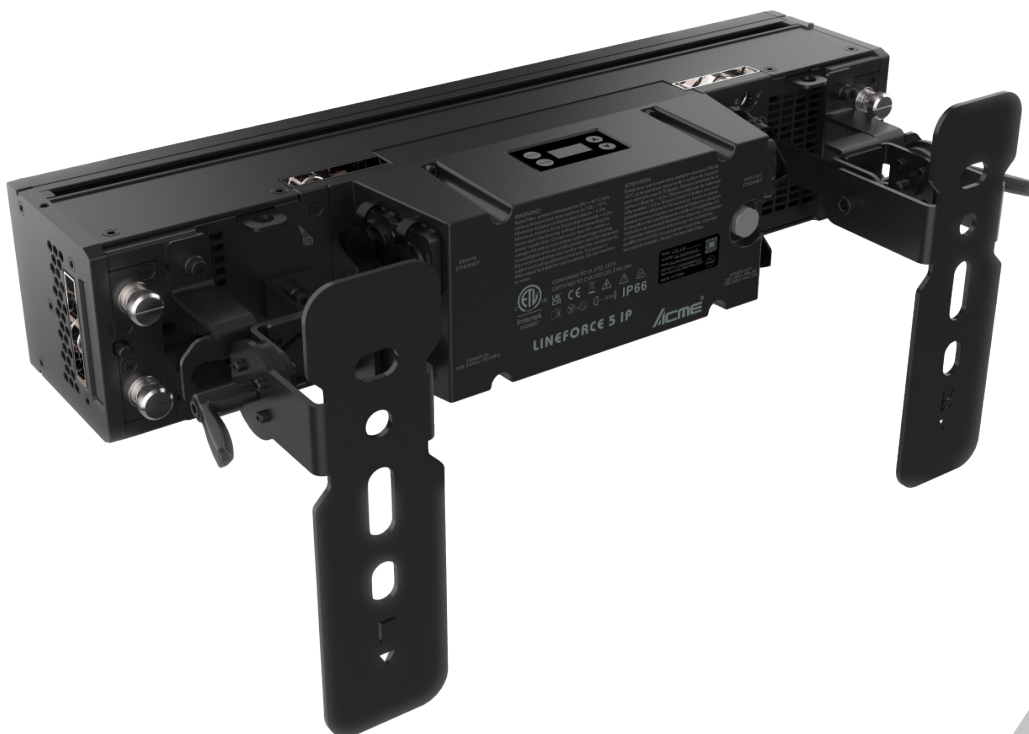

LINEFORCE 5 IP

Outdoor Linear Light with Multi-Spectrum Output

SPEC SHEET

Foshan YiFeng Electric Industrial Co.,Ltd.

No.898, Gaoming Avenue East, Hecheng Blvd, Gaoming District, Foshan, Guangdong, China.

Web: www.acmelighting.com Email: sales@acmelighting.com

All rights reserved by Acme®. Features, specifications and appearance are subject to change without notice.

REV: 09/04/2026