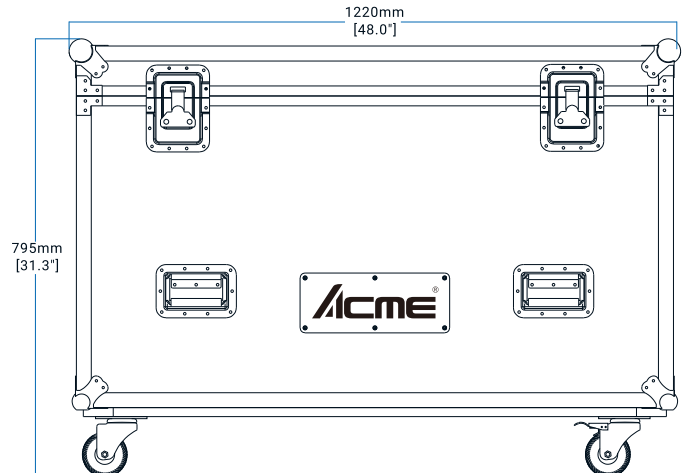

LINEFORCE 5 IP

Outdoor Linear Light with Multi-Spectrum Output

SPEC SHEET

(STANDARD) FLIGHT CASE

APPLICABLE MODELS

- LINEFORCE 5 IP (CYC 5 IP)

ORDER CODE

- 63584291 LINEFORCE 5 IP (CYC 5 IP)

CASE WEIGHT

- 63 kg (139.0 lbs)

MEAS

- 1220 x 610 x 795 mm (48.0" x 24.0" x 31.3")

LOADING Q'TY

- Twelve-pack loader case

MAXIMUM STACKING

- 2 stacks

ACASE by ACME Version: 20251208-A

Foshan YiFeng Electric Industrial Co.,Ltd.

No.898, Gaoming Avenue East, Hecheng Blvd, Gaoming District, Foshan, Guangdong, China.

Web: www.acmelighting.com Email: sales@acmelighting.com

All rights reserved by Acme®. Features, specifications and appearance are subject to change without notice.

REV: 09/04/2026