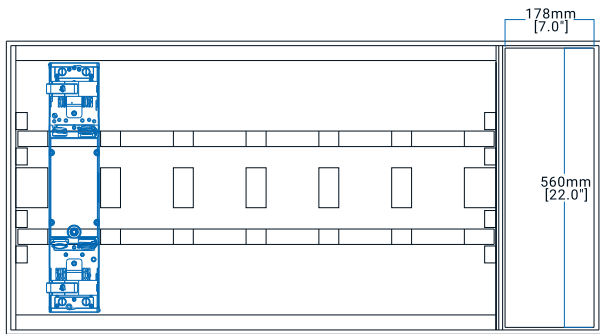

LINEFORCE 5 IP

Outdoor Linear Light with Multi-Spectrum Output

SPEC SHEET

(STANDARD) FLIGHT CASE

APPLICABLE MODELS

- LINEFORCE 5 IP (CYC 5 IP)

ORDER CODE

- 63584291 LINEFORCE 5 IP (CYC 5 IP)

CASE WEIGHT

- 63 kg (139.0 lbs)

MEAS

- 1220 x 610 x 795 mm (48.0" x 24.0" x 31.3")

LOADING Q'TY

- Twelve-pack loader case

MAXIMUM STACKING

- 2 stacks

ACASE by ACME Version: 20251208-A

Foshan YiFeng Electric Industrial Co.,Ltd.

No.898, Gaoming Avenue East, Hecheng Blvd, Gaoming District, Foshan, Guangdong, China.

Web: www.acmelighting.com Email: sales@acmelighting.com

All rights reserved by Acme®. Features, specifications and appearance are subject to change without notice.

REV: 09/04/2026