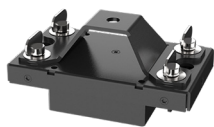

Hanging Bracket: 63582969