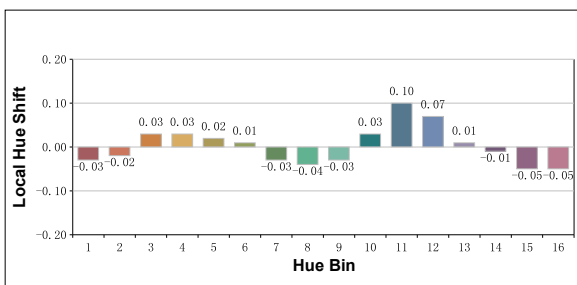

REV: 10/04/2026

HUE 6 IP

Outdoor Moving Profile with Enhanced Color Range

SPEC SHEET

PHOTOMETRIC REPORT – TM-30

TM-30 Rf (IES TM-30-18 Fidelity Index): 92

TM-30 Rg (IES TM-30-18 Fidelity Index): 102

Hue Bin	Hue Angle	Graphic shift(%)		
		Rf	Chroma	Hue
1	0.0° – 22.5°	94	0	-3
2	22.5° – 45.0°	93	-1	-2
3	45.0° – 67.5°	93	-1	3
4	67.5° – 90.0°	95	0	3
5	90.0° – 112.5°	92	0	2
6	112.5° – 135.0°	93	5	1
7	135.0° – 157.5°	93	3	-3
8	157.5° – 180.0°	92	-1	-4
9	180.0° – 202.5°	93	-3	-3
10	202.5° – 225.0°	91	-5	3
11	225.0° – 247.5°	87	0	10
12	247.5° – 270.0°	87	3	7
13	270.0° – 292.5°	94	3	1
14	292.5° – 315.0°	92	7	-1
15	315.0° – 337.5°	89	7	-5
16	337.5° – 360.0°	90	2	-5