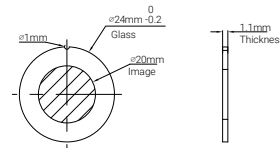

> Slot 1-6 Dimension: