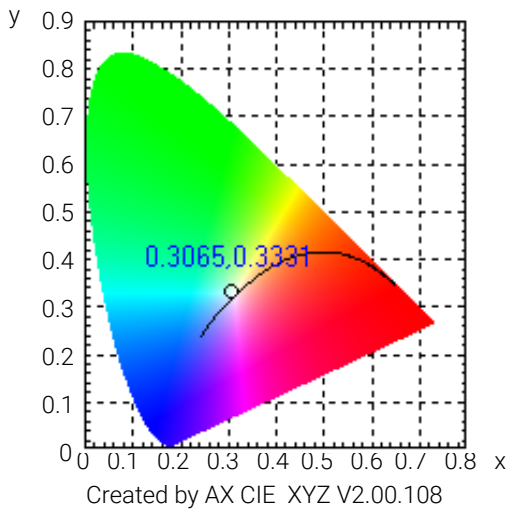

HUE 6 IP

Outdoor Moving Profile with Enhanced Color Range

SPEC SHEET

PHOTOMETRIC REPORT – CHROMATICITY

Spectral Distribution

CRI: 90.2(R1-R8)

CIE 1931 EVERFINE

CQS: 93.9(Q1-Q8)