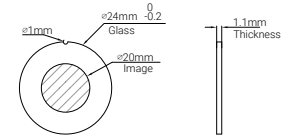

HUE 6 IP

Outdoor Moving Profile with Enhanced Color Range

SPEC SHEET

DYNAMIC EFFECTS

Static Gobo Wheel

> Dimension:

> Material: Borofloat Glass

Rotating Gobo Wheel