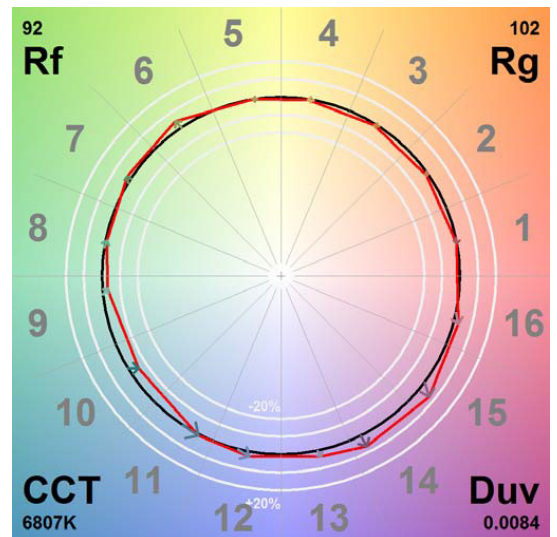

REV: 10/04/2026

HUE 6 IP

Outdoor Moving Profile with Enhanced Color Range

SPEC SHEET

PHOTOMETRIC REPORT – TM-30

TM-30 Rf (IES TM-30-18 Fidelity Index): 92

TM-30 Rg (IES TM-30-18 Fidelity Index): 102

Hue Bin	Hue Angle	Graphic shift(%)		
		Rf	Chroma	Hue
1	0.0° – 22.5°	94	0	-3
2	22.5° – 45.0°	93	-1	-2
3	45.0° – 67.5°	93	-1	3
4	67.5° – 90.0°	95	0	3
5	90.0° – 112.5°	92	0	2
6	112.5° – 135.0°	93	5	1
7	135.0° – 157.5°	93	3	-3
8	157.5° – 180.0°	92	-1	-4
9	180.0° – 202.5°	93	-3	-3
10	202.5° – 225.0°	91	-5	3
11	225.0° – 247.5°	87	0	10
12	247.5° – 270.0°	87	3	7
13	270.0° – 292.5°	94	3	1
14	292.5° – 315.0°	92	7	-1
15	315.0° – 337.5°	89	7	-5
16	337.5° – 360.0°	90	2	-5