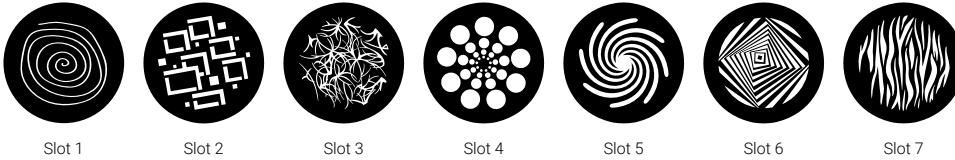

REV: 10/04/2026

HUE 6 IP

Outdoor Moving Profile with Enhanced Color Range

SPEC SHEET

DYNAMIC EFFECTS

Color Wheel

Dimension:

Virtual color wheel

HUE 6 IP

Outdoor Moving Profile with Enhanced Color Range

SPEC SHEET

DYNAMIC EFFECTS

Static Gobo Wheel

> Dimension:

> Material: Borofloat Glass

Rotating Gobo Wheel