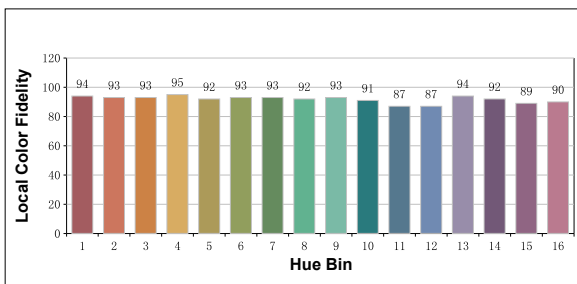

REV: 10/04/2026

HUE 6 IP

Outdoor Moving Profile with Enhanced Color Range

SPEC SHEET

PHOTOMETRIC REPORT – TM-30

TM-30 Rf (IES TM-30-18 Fidelity Index): 92

TM-30 Rg (IES TM-30-18 Fidelity Index): 102

Hue Bin	Hue Angle	Graphic shift(%)		
		Rf	Chroma	Hue
1	0.0° – 22.5°	94	0	-3
2	22.5° – 45.0°	93	-1	-2
3	45.0° – 67.5°	93	-1	3
4	67.5° – 90.0°	95	0	3
5	90.0° – 112.5°	92	0	2
6	112.5° – 135.0°	93	5	1
7	135.0° – 157.5°	93	3	-3
8	157.5° – 180.0°	92	-1	-4
9	180.0° – 202.5°	93	-3	-3
10	202.5° – 225.0°	91	-5	3
11	225.0° – 247.5°	87	0	10
12	247.5° – 270.0°	87	3	7
13	270.0° – 292.5°	94	3	1
14	292.5° – 315.0°	92	7	-1
15	315.0° – 337.5°	89	7	-5
16	337.5° – 360.0°	90	2	-5