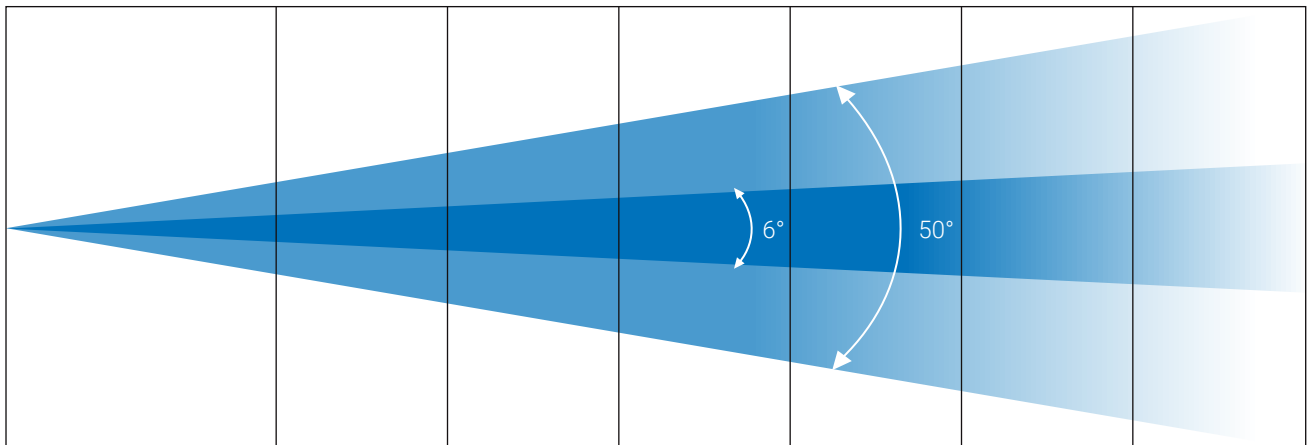

SPEC SHEET

PHOTOMETRIC

Standard Mode

Distance m (ft) 5 (16.4) 10 (32.8) 20 (65.6) 40 (131.2) 60 (196.9) 80 (262.5) 100 (328.1)

6° Lux	30,280	7,570	1,893	473	210	118	76
Diameter m (ft)	0.5(1.6)	1.1(3.6)	2.2(7.2)	4.2(13.8)	6.3(20.7)	8.4(27.6)	10.5(34.5)
50° Lux	1,588	397	99	24	11	6	4
Diameter m (ft)	4.7(15.4)	9.3(30.5)	18.7(61.4)	37.3(122.4)	56.0(183.7)	74.6(244.8)	93.3(306.1)

Quiet Mode

Distance m (ft) 5 (16.4) 10 (32.8) 20 (65.6) 40 (131.2) 60 (196.9) 80 (262.5) 100 (328.1)

6° Lux	18840	4710	1178	294	131	73	47
Diameter m (ft)	0.5(1.6)	1.1(3.6)	2.2(7.2)	4.2(13.8)	6.3(20.7)	8.4(27.6)	10.5(34.5)
50° Lux	1036	259	65	16	7	4	2
Diameter m (ft)	4.7(15.4)	9.3(30.5)	18.7(61.4)	37.3(122.4)	56.0(183.7)	74.6(244.8)	93.3(306.1)