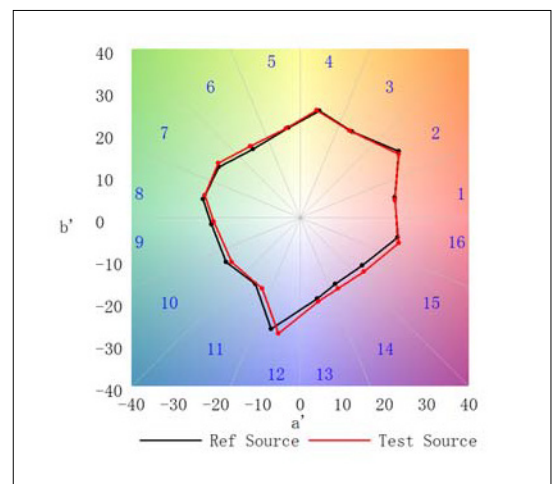

REV: 10/04/2026

HUE 6 IP

Outdoor Moving Profile with Enhanced Color Range

SPEC SHEET

PHOTOMETRIC REPORT – TM-30

TM-30 Rf (IES TM-30-18 Fidelity Index): 92

TM-30 Rg (IES TM-30-18 Fidelity Index): 102

Hue Bin	Hue Angle	Graphic shift(%)		
		Rf	Chroma	Hue
1	0.0° – 22.5°	94	0	-3
2	22.5° – 45.0°	93	-1	-2
3	45.0° – 67.5°	93	-1	3
4	67.5° – 90.0°	95	0	3
5	90.0° – 112.5°	92	0	2
6	112.5° – 135.0°	93	5	1
7	135.0° – 157.5°	93	3	-3
8	157.5° – 180.0°	92	-1	-4
9	180.0° – 202.5°	93	-3	-3
10	202.5° – 225.0°	91	-5	3
11	225.0° – 247.5°	87	0	10
12	247.5° – 270.0°	87	3	7
13	270.0° – 292.5°	94	3	1
14	292.5° – 315.0°	92	7	-1
15	315.0° – 337.5°	89	7	-5
16	337.5° – 360.0°	90	2	-5