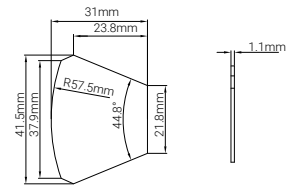

Physical

- Weight: 32 kg (70.6 lbs)
- Length (Head): 476 mm (18.7")
- Length (Base): 380 mm (14.9")
- Width (Across Yoke): 379 mm (14.9")
- Height (Head Up): 658 mm (25.9")

Construction

- Housing: Aluminum-magnesium alloy and nylon
- Color: Black
- Protection Rating: IP66

Carton Dimensions

- Width: 610 mm (24.0")
- Depth: 490 mm (19.3")
- Height: 715 mm (28.2")
- Weight:
 - G.W.: 38 kg (83.8 lbs) (one-pack loader carton)

3-pin/5-pin waterproof
signal cable: 3017013468/3017013473

Quiet Mode

Distance m (ft) 5 (16.4) 10 (32.8) 20 (65.6) 40 (131.2) 60 (196.9) 80 (262.5) 100 (328.1)

6° Lux	18840	4710	1178	294	131	73	47
Diameter m (ft)	0.5(1.6)	1.1(3.6)	2.2(7.2)	4.2(13.8)	6.3(20.7)	8.4(27.6)	10.5(34.5)
50° Lux	1036	259	65	16	7	4	2
Diameter m (ft)	4.7(15.4)	9.3(30.5)	18.7(61.4)	37.3(122.4)	56.0(183.7)	74.6(244.8)	93.3(306.1)

REV: 10/04/2026

HUE 6 IP

Outdoor Moving Profile with Enhanced Color Range

SPEC SHEET

DYNAMIC EFFECTS

Color Wheel

Dimension:

Virtual color wheel