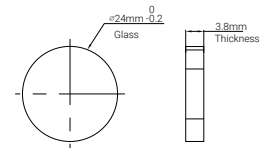

> Material: Borofloat Glass

> Slot 7 Dimension: