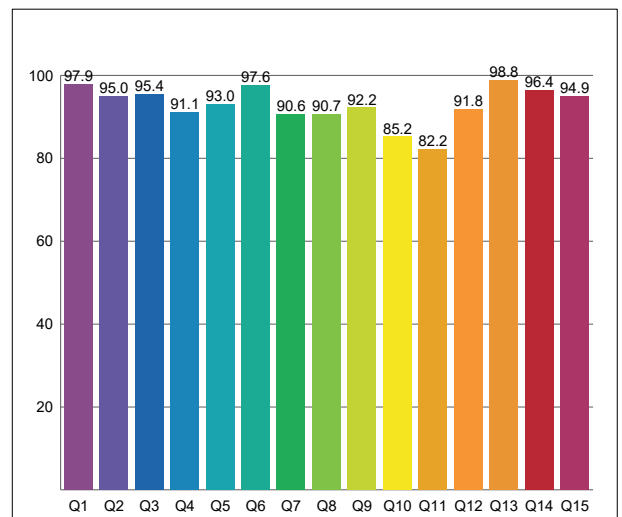

HUE 6 IP

Outdoor Moving Profile with Enhanced Color Range

SPEC SHEET

PHOTOMETRIC REPORT – CHROMATICITY

Spectral Distribution

CRI: 90.2(R1-R8)

CIE 1931 EVERFINE

CQS: 93.9(Q1-Q8)