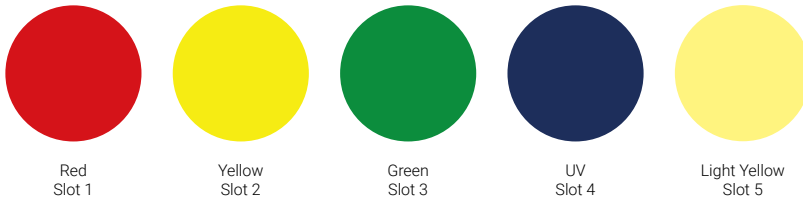

REV: 10/04/2026

HUE 6 IP

Outdoor Moving Profile with Enhanced Color Range

SPEC SHEET

DYNAMIC EFFECTS

Color Wheel

Dimension:

Virtual color wheel

HUE 6 IP

Outdoor Moving Profile with Enhanced Color Range

SPEC SHEET

DYNAMIC EFFECTS

Static Gobo Wheel

> Dimension:

> Material: Borofloat Glass

Rotating Gobo Wheel