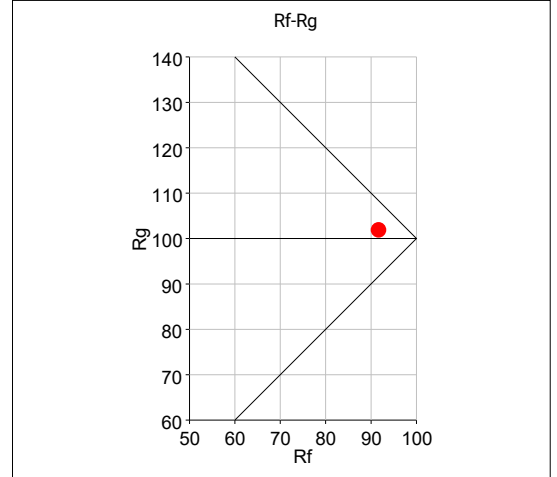

REV: 10/04/2026

HUE 6 IP

Outdoor Moving Profile with Enhanced Color Range

SPEC SHEET

PHOTOMETRIC REPORT – TM-30

TM-30 Rf (IES TM-30-18 Fidelity Index): 92

TM-30 Rg (IES TM-30-18 Fidelity Index): 102

Hue Bin	Hue Angle	Graphic shift(%)		
		Rf	Chroma	Hue
1	0.0° – 22.5°	94	0	-3
2	22.5° – 45.0°	93	-1	-2
3	45.0° – 67.5°	93	-1	3
4	67.5° – 90.0°	95	0	3
5	90.0° – 112.5°	92	0	2
6	112.5° – 135.0°	93	5	1
7	135.0° – 157.5°	93	3	-3
8	157.5° – 180.0°	92	-1	-4
9	180.0° – 202.5°	93	-3	-3
10	202.5° – 225.0°	91	-5	3
11	225.0° – 247.5°	87	0	10
12	247.5° – 270.0°	87	3	7
13	270.0° – 292.5°	94	3	1
14	292.5° – 315.0°	92	7	-1
15	315.0° – 337.5°	89	7	-5
16	337.5° – 360.0°	90	2	-5