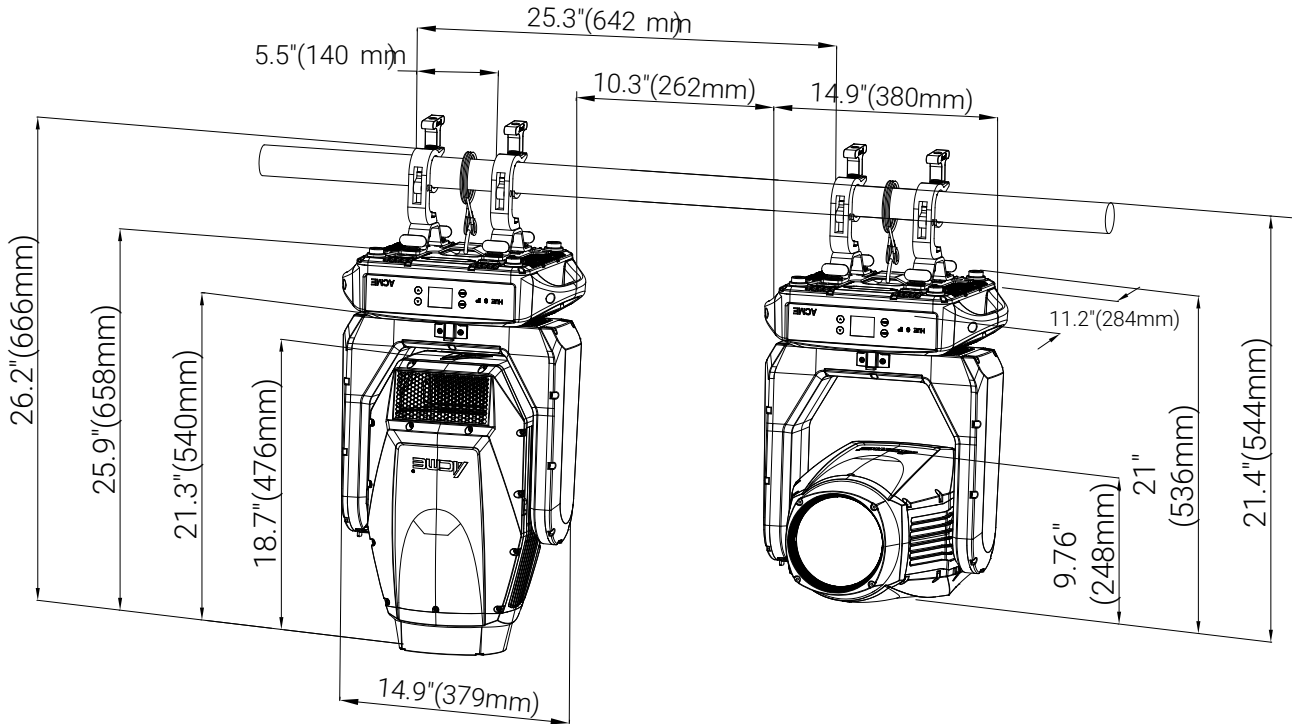

Physical

- Weight: 32 kg (70.6 lbs)
- Length (Head): 476 mm (18.7")
- Length (Base): 380 mm (14.9")
- Width (Across Yoke): 379 mm (14.9")
- Height (Head Up): 658 mm (25.9")

Construction

- Housing: Aluminum-magnesium alloy and nylon
- Color: Black
- Protection Rating: IP66

Carton Dimensions

- Width: 610 mm (24.0")
- Depth: 490 mm (19.3")
- Height: 715 mm (28.2")
- Weight:
 - G.W.: 38 kg (83.8 lbs) (one-pack loader carton)

3-pin/5-pin waterproof
signal cable: 3017013468/3017013473

REV: 10/04/2026

HUE 6 IP

Outdoor Moving Profile with Enhanced Color Range

SPEC SHEET

HANGING DIMENSIONS

Foshan YiFeng Electric Industrial Co.,Ltd.

No.898, Gaoming Avenue East, Hecheng Blvd, Gaoming District, Foshan, Guangdong, China.