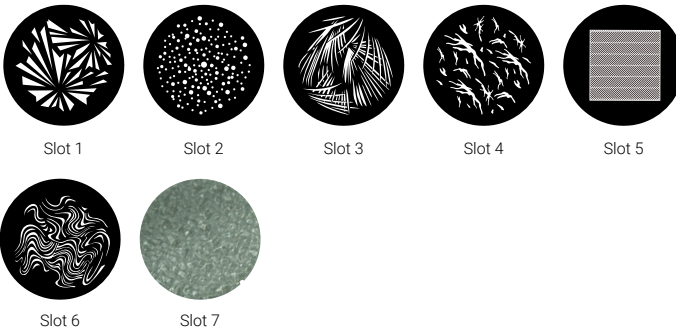

REV: 10/04/2026

HUE 6 IP

Outdoor Moving Profile with Enhanced Color Range

SPEC SHEET

DYNAMIC EFFECTS

Color Wheel

Dimension:

Virtual color wheel

HUE 6 IP

Outdoor Moving Profile with Enhanced Color Range

SPEC SHEET

DYNAMIC EFFECTS

Static Gobo Wheel

> Dimension:

> Material: Borofloat Glass

Rotating Gobo Wheel

> Slot 1-6 Dimension:

> Material: Borofloat Glass

> Slot 7 Dimension:

> Material: Borosilicate Glass

Virtual CMY color mixing

Prism/Frost Filter

1 x 4-Facet Circular Prism

1 x 4-Facet Linear Prism