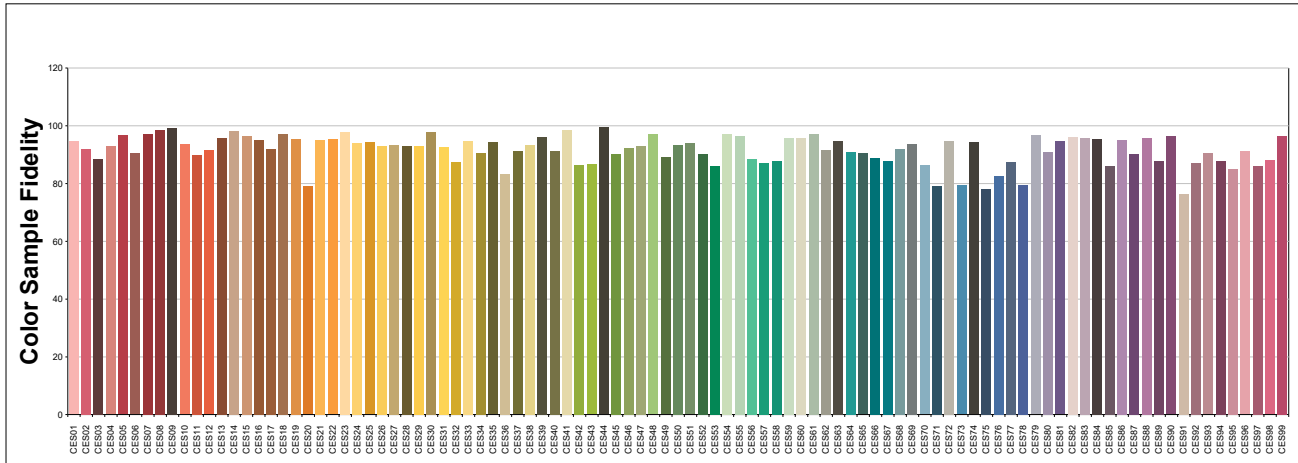

HUE 6 IP

Outdoor Moving Profile with Enhanced Color Range

SPEC SHEET

PHOTOMETRIC REPORT – TM-30

Color Evaluation Sample

PHOTOMETRIC REPORT – TLCI-93