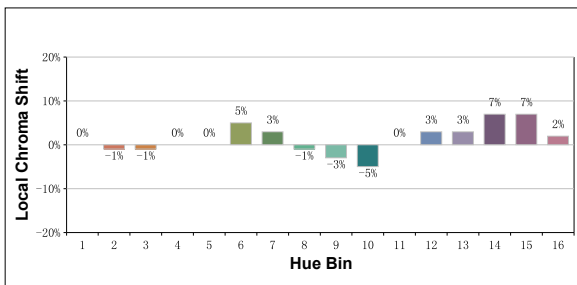

REV: 10/04/2026

HUE 6 IP

Outdoor Moving Profile with Enhanced Color Range

SPEC SHEET

PHOTOMETRIC REPORT – TM-30

TM-30 Rf (IES TM-30-18 Fidelity Index): 92

TM-30 Rg (IES TM-30-18 Fidelity Index): 102

Hue Bin	Hue Angle	Graphic shift(%)		
		Rf	Chroma	Hue
1	0.0° – 22.5°	94	0	-3
2	22.5° – 45.0°	93	-1	-2
3	45.0° – 67.5°	93	-1	3
4	67.5° – 90.0°	95	0	3
5	90.0° – 112.5°	92	0	2
6	112.5° – 135.0°	93	5	1
7	135.0° – 157.5°	93	3	-3
8	157.5° – 180.0°	92	-1	-4
9	180.0° – 202.5°	93	-3	-3
10	202.5° – 225.0°	91	-5	3
11	225.0° – 247.5°	87	0	10
12	247.5° – 270.0°	87	3	7
13	270.0° – 292.5°	94	3	1
14	292.5° – 315.0°	92	7	-1
15	315.0° – 337.5°	89	7	-5
16	337.5° – 360.0°	90	2	-5