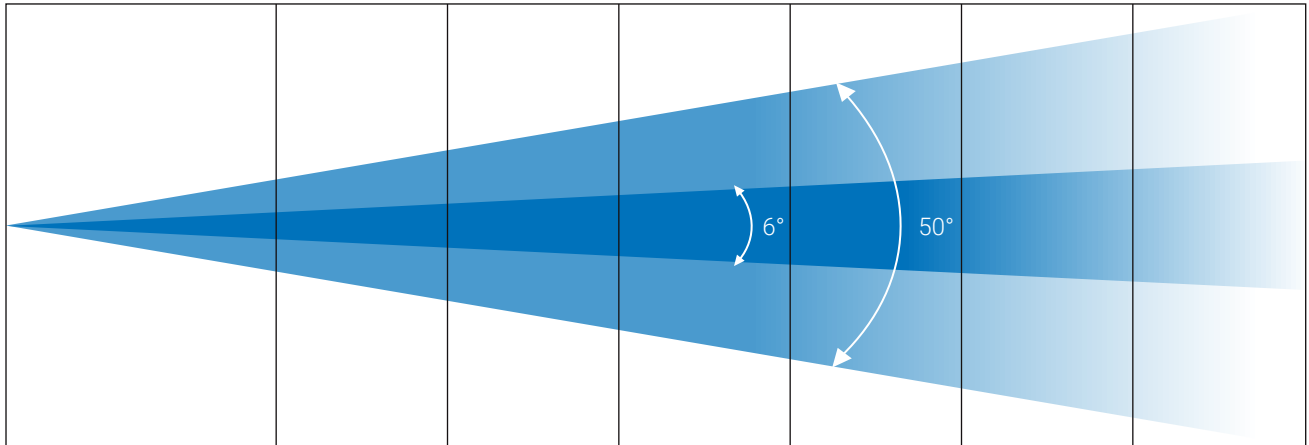

SPEC SHEET

PHOTOMETRIC

Standard Mode

Distance m (ft) 5 (16.4) 10 (32.8) 20 (65.6) 40 (131.2) 60 (196.9) 80 (262.5) 100 (328.1)

6° Lux	30,280	7,570	1,893	473	210	118	76
Diameter m (ft)	0.5(1.6)	1.1(3.6)	2.2(7.2)	4.2(13.8)	6.3(20.7)	8.4(27.6)	10.5(34.5)
50° Lux	1,588	397	99	24	11	6	4
Diameter m (ft)	4.7(15.4)	9.3(30.5)	18.7(61.4)	37.3(122.4)	56.0(183.7)	74.6(244.8)	93.3(306.1)