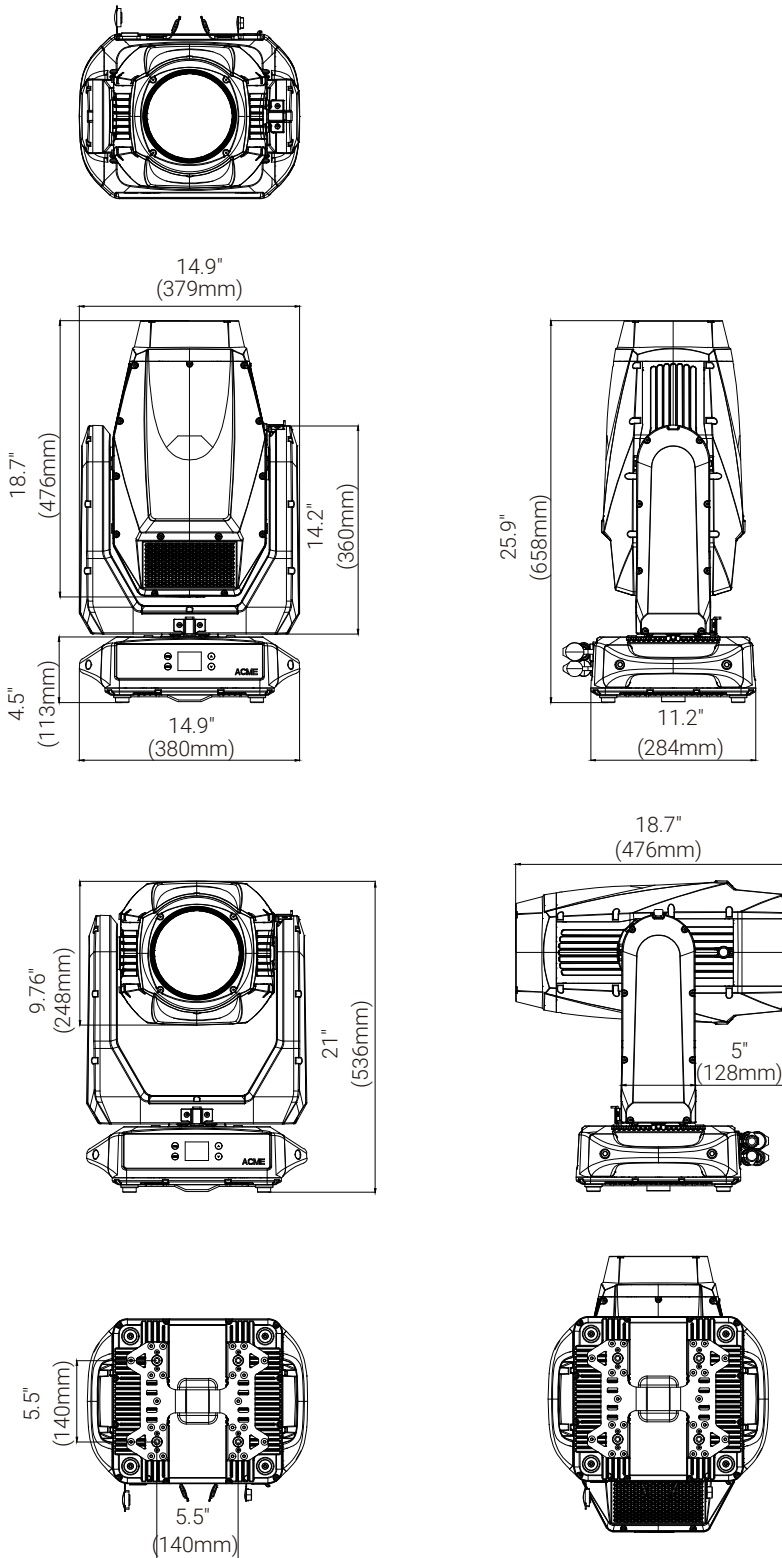

HUE 6 IP

Outdoor Moving Profile with Enhanced Color Range

SPEC SHEET

DIMENSIONS

Foshan YiFeng Electric Industrial Co.,Ltd.

No.898, Gaoming Avenue East, Hecheng Blvd, Gaoming District, Foshan, Guangdong, China.

Web: www.acmelighting.com Email: sales@acmelighting.com

All rights reserved by Acme®. Features, specifications and appearance are subject to change without notice.

REV: 10/04/2026