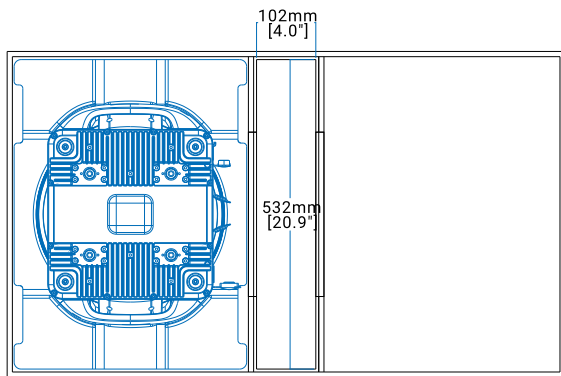

Electrical

- Input Voltage Range: 100-240Vac; 50/60Hz
- Power Consumption: 1,370W
- Power In/Out: Waterproof power connector in/out
- Data In/Out: 3-pin or 5-pin waterproof XLR, RJ45 connector

Physical

- Weight: 26.3 kg (58.0 lbs)
- Length (Head): 304 mm (12.0")
- Length (Base): 380 mm (15.0")
- Width (Across Yoke): 374 mm (14.7")
- Height (Head Up): 500 mm (19.7")

Carton Dimensions

- Width: 490 mm (19.3")
- Depth: 450 mm (17.7")
- Height: 675 mm (26.6")
- Weight:
 - G.W.: 32 kg (70.6 lbs) (one-pack loader carton)

3-pin/5-pin waterproof
signal cable: 3017013468/3017013473

MEAS

- 980 x 580 x 825 mm (38.6" x 22.8" x 32.5")

LOADING Q'TY

- Two-pack loader case

MAXIMUM STACKING

- 2 stacks

CASE by ACME Version: 20250519-A

Foshan YiFeng Electric Industrial Co.,Ltd.