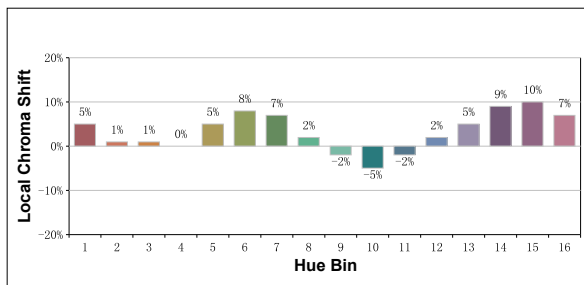

REV: 07/05/2026

HYPERZONE

Brightest in Class Outdoor Washbeam

SPEC SHEET

PHOTOMETRIC REPORT – TM-30

TM-30 Rf (IES TM-30-15 Fidelity Index): 88

TM-30 Rg (IES TM-30-15 Fidelity Index): 106

Hue Bin	Hue Angle	Graphic shift(%)		
		Rf	Chroma	Hue
1	0.0° – 22.5°	89	5	-4
2	22.5° – 45.0°	90	1	-4
3	45.0° – 67.5°	94	1	2
4	67.5° – 90.0°	91	0	5
5	90.0° – 112.5°	88	5	5
6	112.5° – 135.0°	88	8	2
7	135.0° – 157.5°	88	7	-4
8	157.5° – 180.0°	88	2	-7
9	180.0° – 202.5°	93	-2	-5
10	202.5° – 225.0°	91	-5	0
11	225.0° – 247.5°	87	-2	10
12	247.5° – 270.0°	79	2	11
13	270.0° – 292.5°	89	5	8
14	292.5° – 315.0°	83	9	8
15	315.0° – 337.5°	86	10	1
16	337.5° – 360.0°	85	7	-4