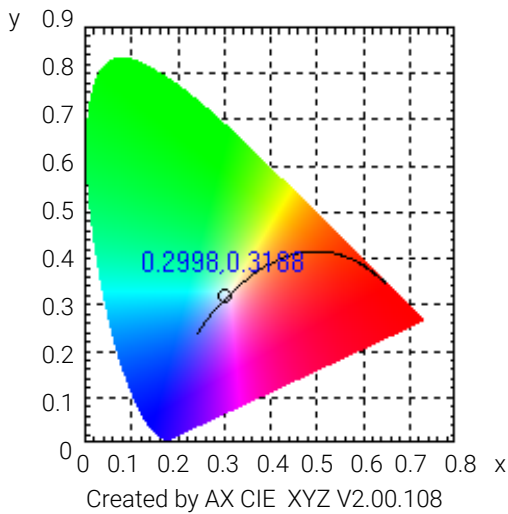

Field Angle:

HYPERZONE

Brightest in Class Outdoor Washbeam

SPEC SHEET

PHOTOMETRIC REPORT – CHROMATICITY

Spectral Distribution

CRI: 85.9 (R1-R8)

CIE 1931 EVERFINE