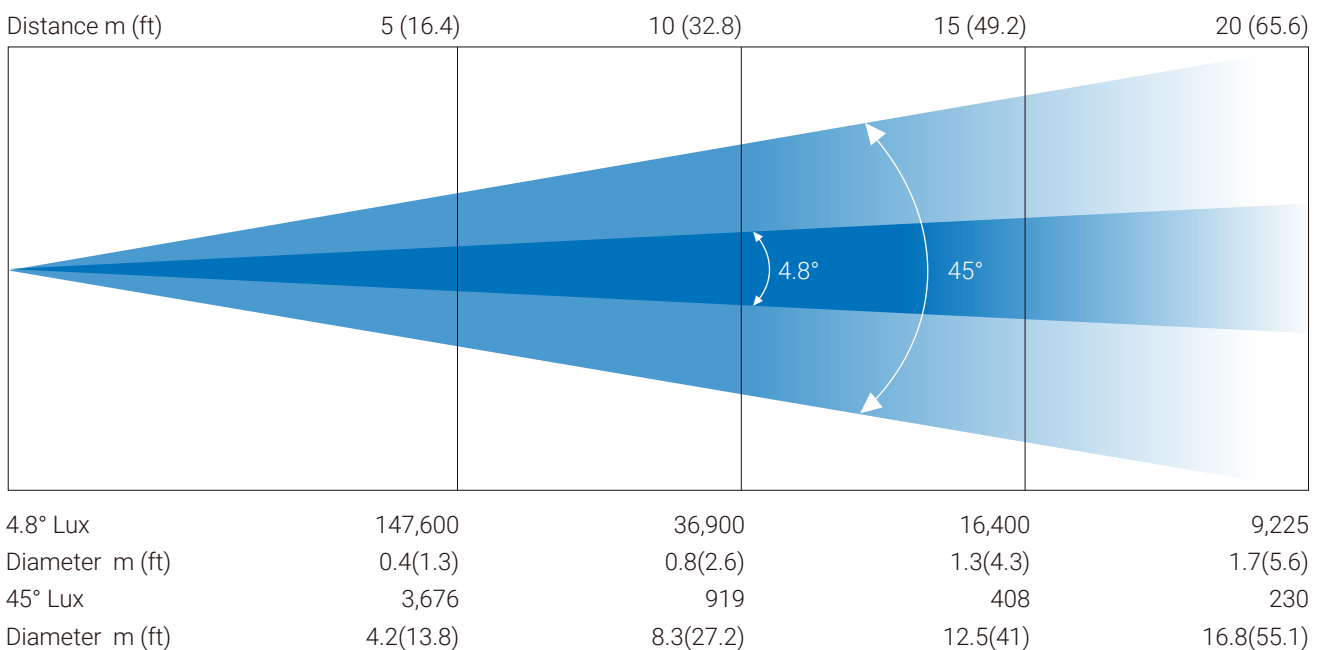

Field Angle: