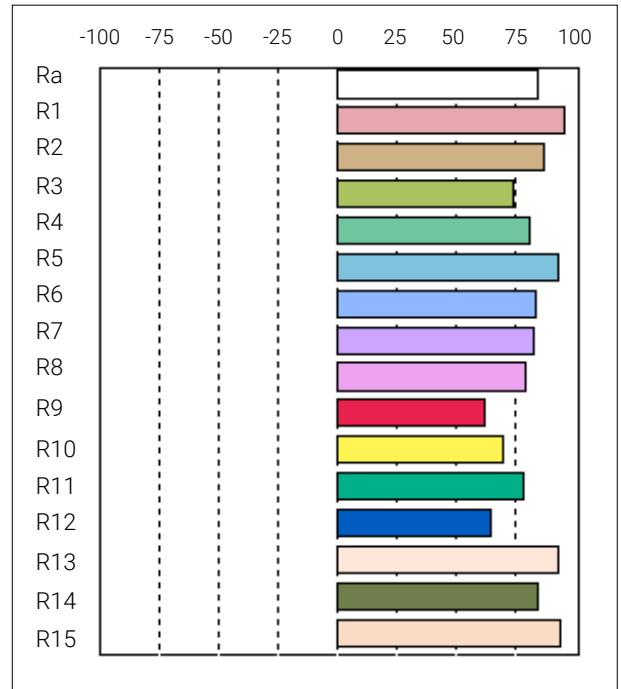

Field Angle:

HYPERZONE

Brightest in Class Outdoor Washbeam

SPEC SHEET

PHOTOMETRIC REPORT – CHROMATICITY

Spectral Distribution

CRI: 85.9 (R1-R8)

CIE 1931 EVERFINE