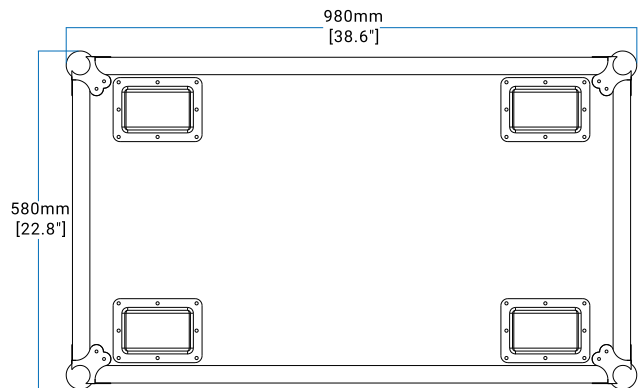

Electrical

- Input Voltage Range: 100-240Vac; 50/60Hz
- Power Consumption: 1,370W
- Power In/Out: Waterproof power connector in/out
- Data In/Out: 3-pin or 5-pin waterproof XLR, RJ45 connector

Physical

- Weight: 26.3 kg (58.0 lbs)
- Length (Head): 304 mm (12.0")
- Length (Base): 380 mm (15.0")
- Width (Across Yoke): 374 mm (14.7")
- Height (Head Up): 500 mm (19.7")

Carton Dimensions

- Width: 490 mm (19.3")
- Depth: 450 mm (17.7")
- Height: 675 mm (26.6")
- Weight:
 - G.W.: 32 kg (70.6 lbs) (one-pack loader carton)

3-pin/5-pin waterproof
signal cable: 3017013468/3017013473

MEAS

- 980 x 580 x 825 mm (38.6" x 22.8" x 32.5")

LOADING Q'TY

- Two-pack loader case

MAXIMUM STACKING

- 2 stacks

CASE by ACME Version: 20250519-A

Foshan YiFeng Electric Industrial Co.,Ltd.