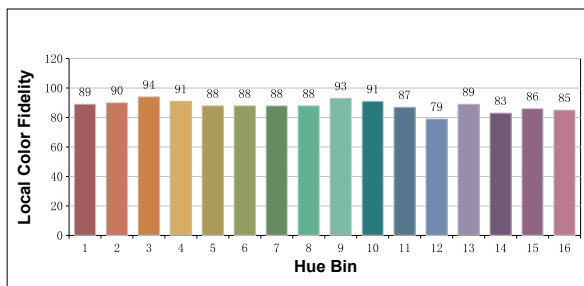

REV: 07/05/2026

HYPERZONE

Brightest in Class Outdoor Washbeam

SPEC SHEET

PHOTOMETRIC REPORT – TM-30

TM-30 Rf (IES TM-30-15 Fidelity Index): 88

TM-30 Rg (IES TM-30-15 Fidelity Index): 106

Hue Bin	Hue Angle	Graphic shift(%)		
		Rf	Chroma	Hue
1	0.0° – 22.5°	89	5	-4
2	22.5° – 45.0°	90	1	-4
3	45.0° – 67.5°	94	1	2
4	67.5° – 90.0°	91	0	5
5	90.0° – 112.5°	88	5	5
6	112.5° – 135.0°	88	8	2
7	135.0° – 157.5°	88	7	-4
8	157.5° – 180.0°	88	2	-7
9	180.0° – 202.5°	93	-2	-5
10	202.5° – 225.0°	91	-5	0
11	225.0° – 247.5°	87	-2	10
12	247.5° – 270.0°	79	2	11
13	270.0° – 292.5°	89	5	8
14	292.5° – 315.0°	83	9	8
15	315.0° – 337.5°	86	10	1
16	337.5° – 360.0°	85	7	-4