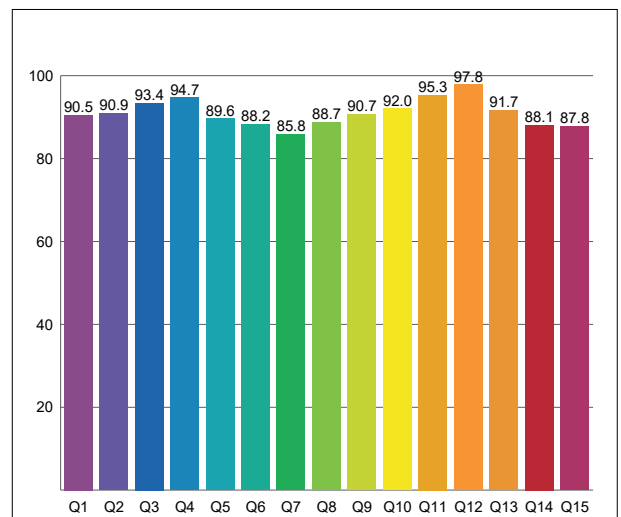

CQS: 90.2 (Q1-Q8)

CRI C Values

C1	C2	C3	C4	C5	C6	C7	C8	C9	C10	C11	C12	C13	C14	C15	C16
97.2	88.2	75.5	82.1	94.5	84.7	84.0	80.7	63.7	71.4	79.6	66.3	94.7	86.1	95.7	85.9

TM30 R Values

R1	R2	R3	R4	R5	R6	R7	R8	R9	R10	R11	R12	R13	R14	R15
97.2	88.2	75.5	82.1	94.5	84.7	84.0	80.7	63.7	71.4	79.6	66.3	94.7	86.1	95.7

CQS Q Values

Q1	Q2	Q3	Q4	Q5	Q6	Q7	Q8	Q9	Q10	Q11	Q12	Q13	Q14	Q15
90.5	90.9	93.4	94.7	89.6	88.2	85.8	88.7	90.7	92.0	95.3	97.8	91.7	88.1	87.8

Colour Parameters

Color temperature	Color rendering index	Color fidelity	Color gamut	Color quality scale	Color coordinate cie 1931	Color coordinate cie 1931	Color coordinate	Color coordinate	Color coordinate
CCT	CRI	TM30 Rf	TM30 Rg	CQS	x	y	u	v	Color diviation from black body
7,386K	85.9	88	106	90.2	0.2998	0.3188	0.1926	0.4609	0.0047

Foshan YiFeng Electric Industrial Co.,Ltd.

No.898, Gaoming Avenue East, Hecheng Blvd, Gaoming District, Foshan, Guangdong, China.

Web: www.acmelighting.com Email: sales@acmelighting.com

All rights reserved by Acme®. Features, specifications and appearance are subject to change without notice.

REV: 07/05/2026