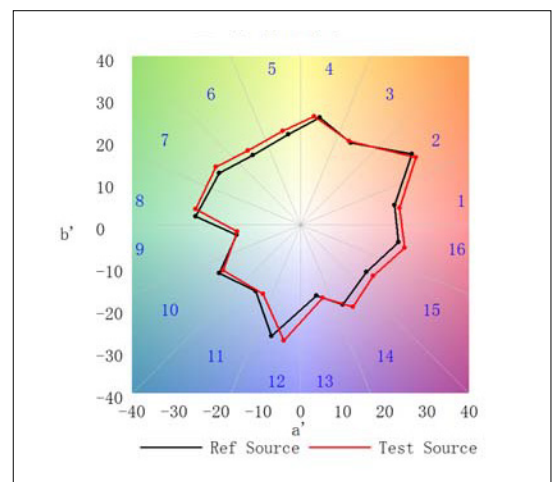

REV: 07/05/2026

HYPERZONE

Brightest in Class Outdoor Washbeam

SPEC SHEET

PHOTOMETRIC REPORT – TM-30

TM-30 Rf (IES TM-30-15 Fidelity Index): 88

TM-30 Rg (IES TM-30-15 Fidelity Index): 106

Hue Bin	Hue Angle	Graphic shift(%)		
		Rf	Chroma	Hue
1	0.0° – 22.5°	89	5	-4
2	22.5° – 45.0°	90	1	-4
3	45.0° – 67.5°	94	1	2
4	67.5° – 90.0°	91	0	5
5	90.0° – 112.5°	88	5	5
6	112.5° – 135.0°	88	8	2
7	135.0° – 157.5°	88	7	-4
8	157.5° – 180.0°	88	2	-7
9	180.0° – 202.5°	93	-2	-5
10	202.5° – 225.0°	91	-5	0
11	225.0° – 247.5°	87	-2	10
12	247.5° – 270.0°	79	2	11
13	270.0° – 292.5°	89	5	8
14	292.5° – 315.0°	83	9	8
15	315.0° – 337.5°	86	10	1
16	337.5° – 360.0°	85	7	-4