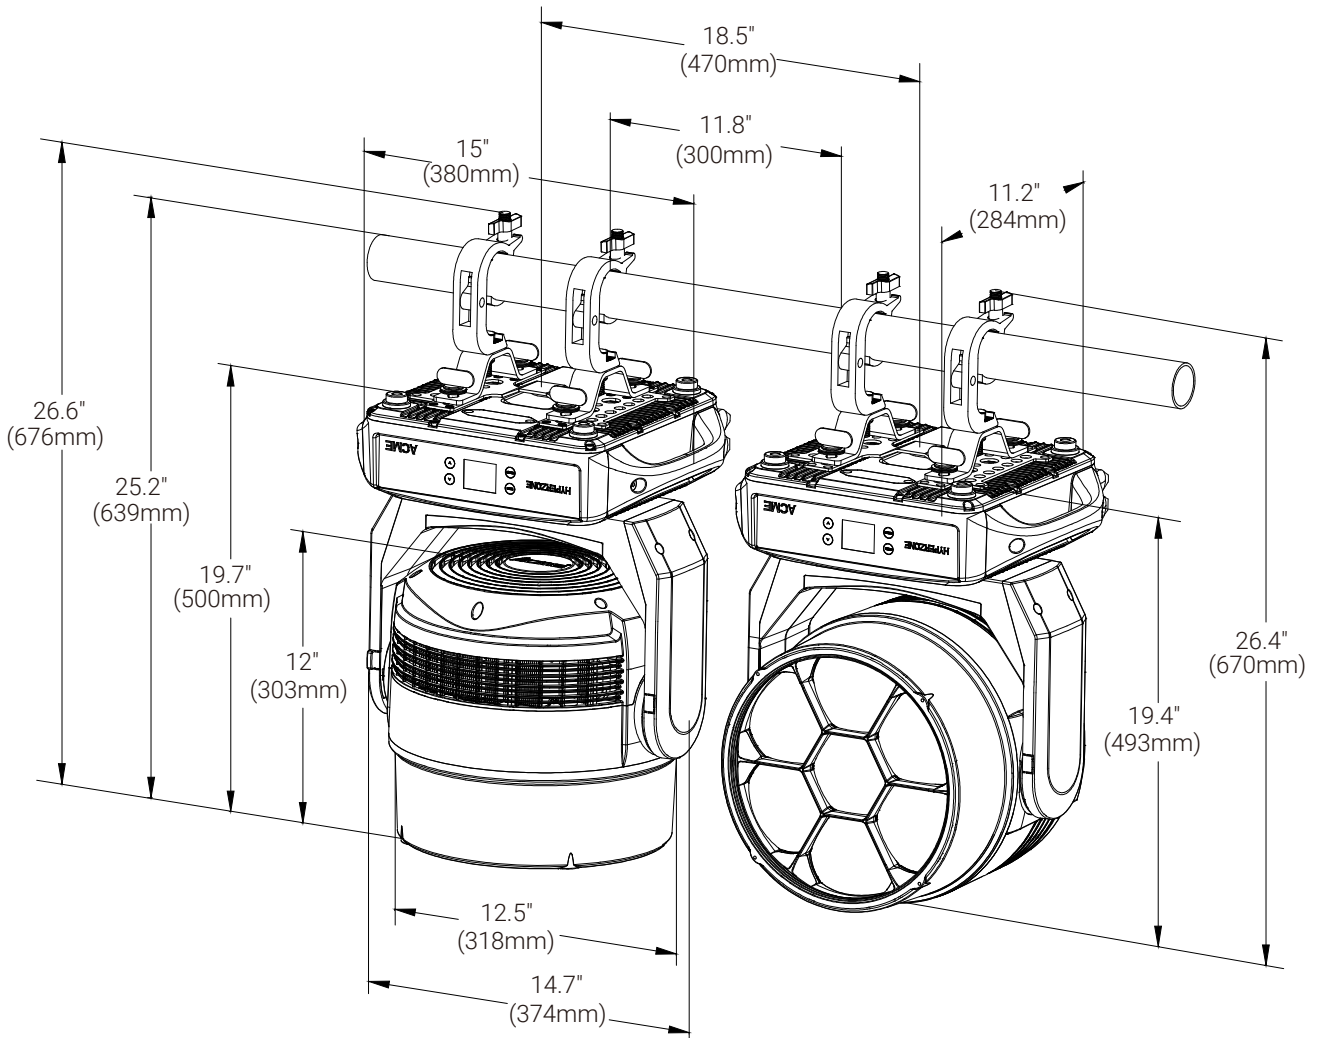

HYPERZONE

Brightest in Class Outdoor Washbeam

SPEC SHEET

HANGING DIMENSIONS

Foshan YiFeng Electric Industrial Co.,Ltd.

No.898, Gaoming Avenue East, Hecheng Blvd, Gaoming District, Foshan, Guangdong, China.

Web: www.acmelighting.com Email: sales@acmelighting.com

All rights reserved by Acme®. Features, specifications and appearance are subject to change without notice.

REV: 07/05/2026

Acme®