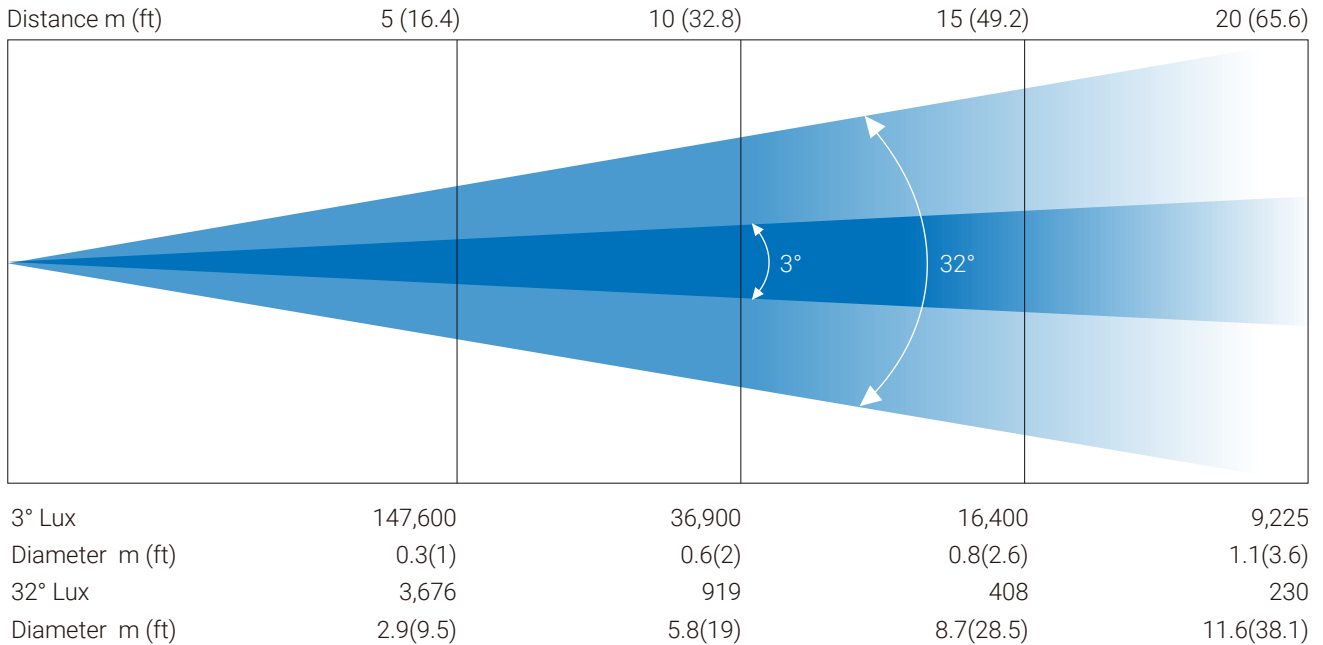

All rights reserved by Acme®. Features, specifications and appearance are subject to change without notice.

REV: 07/05/2026

Acme®

HYPERZONE

Brightest in Class Outdoor Washbeam

SPEC SHEET

PHOTOMETRIC

Beam Angle: