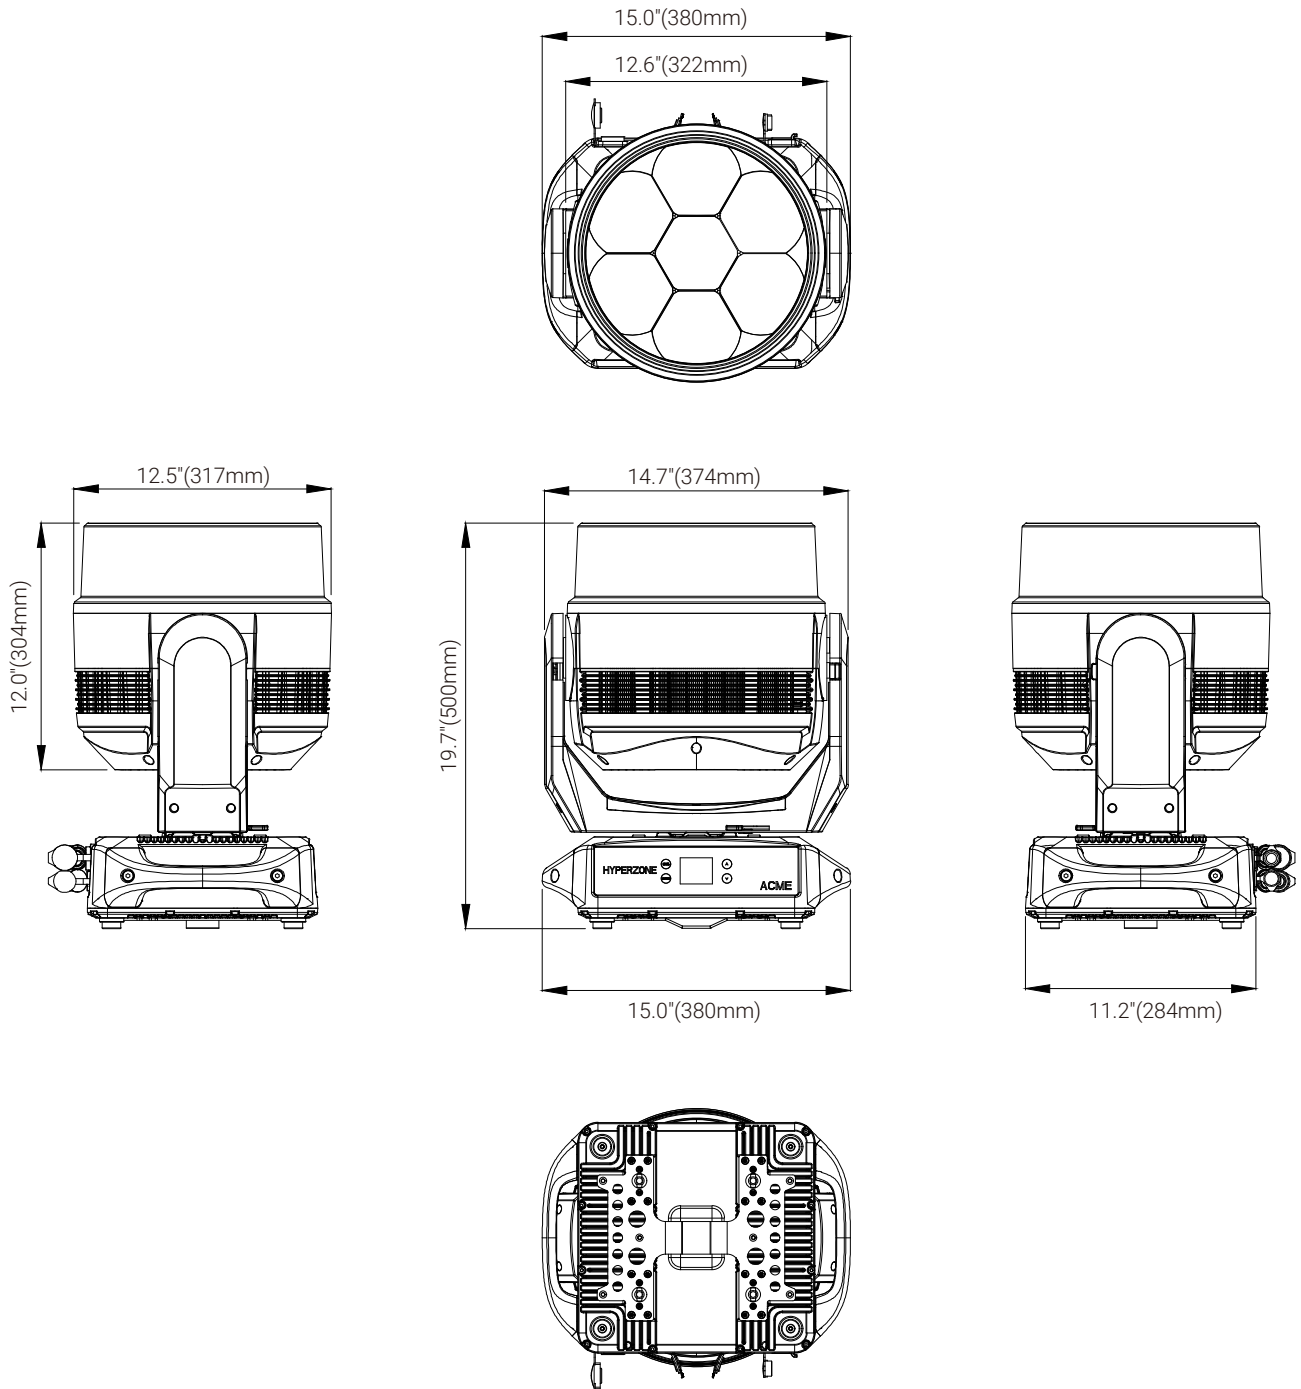

Electrical

- Input Voltage Range: 100-240Vac; 50/60Hz
- Power Consumption: 1,370W
- Power In/Out: Waterproof power connector in/out
- Data In/Out: 3-pin or 5-pin waterproof XLR, RJ45 connector

Physical

- Weight: 26.3 kg (58.0 lbs)
- Length (Head): 304 mm (12.0")
- Length (Base): 380 mm (15.0")
- Width (Across Yoke): 374 mm (14.7")
- Height (Head Up): 500 mm (19.7")

REV: 07/05/2026

Acme®

HYPERZONE

Brightest in Class Outdoor Washbeam

SPEC SHEET

DIMENSIONS

Foshan YiFeng Electric Industrial Co.,Ltd.

No.898, Gaoming Avenue East, Hecheng Blvd, Gaoming District, Foshan, Guangdong, China.