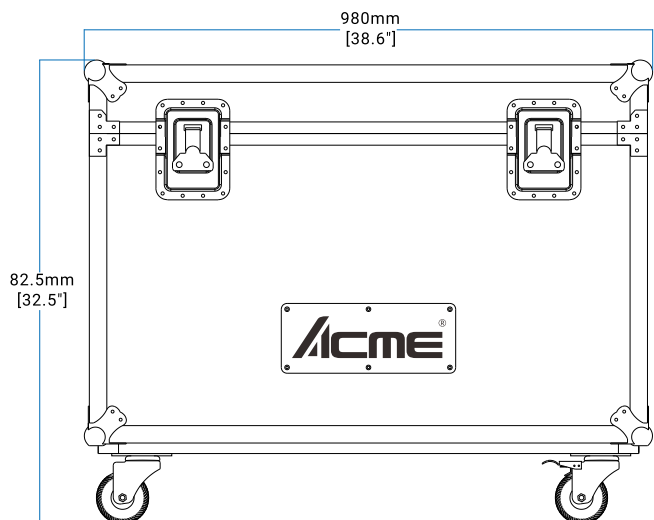

Electrical

- Input Voltage Range: 100-240Vac; 50/60Hz
- Power Consumption: 1,370W
- Power In/Out: Waterproof power connector in/out
- Data In/Out: 3-pin or 5-pin waterproof XLR, RJ45 connector

Physical

- Weight: 26.3 kg (58.0 lbs)
- Length (Head): 304 mm (12.0")
- Length (Base): 380 mm (15.0")
- Width (Across Yoke): 374 mm (14.7")
- Height (Head Up): 500 mm (19.7")

Carton Dimensions

- Width: 490 mm (19.3")
- Depth: 450 mm (17.7")
- Height: 675 mm (26.6")
- Weight:
 - G.W.: 32 kg (70.6 lbs) (one-pack loader carton)

3-pin/5-pin waterproof
signal cable: 3017013468/3017013473

MEAS

- 980 x 580 x 825 mm (38.6" x 22.8" x 32.5")

LOADING Q'TY

- Two-pack loader case

MAXIMUM STACKING

- 2 stacks

CASE by ACME Version: 20250519-A

Foshan YiFeng Electric Industrial Co.,Ltd.