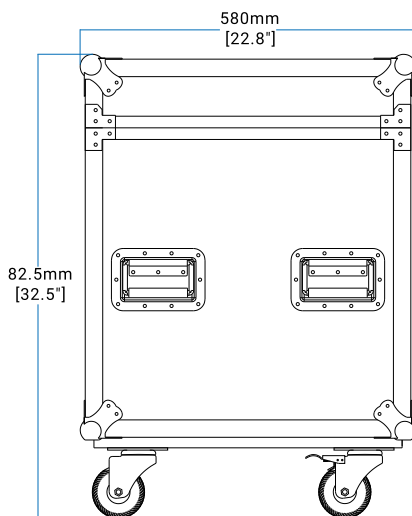

Carton Dimensions

- Width: 490 mm (19.3")
- Depth: 450 mm (17.7")
- Height: 675 mm (26.6")
- Weight:
 - G.W.: 32 kg (70.6 lbs) (one-pack loader carton)

3-pin/5-pin waterproof
signal cable: 3017013468/3017013473

MEAS

- 980 x 580 x 825 mm (38.6" x 22.8" x 32.5")

LOADING Q'TY

- Two-pack loader case

MAXIMUM STACKING

- 2 stacks

CASE by ACME Version: 20250519-A

Foshan YiFeng Electric Industrial Co.,Ltd.