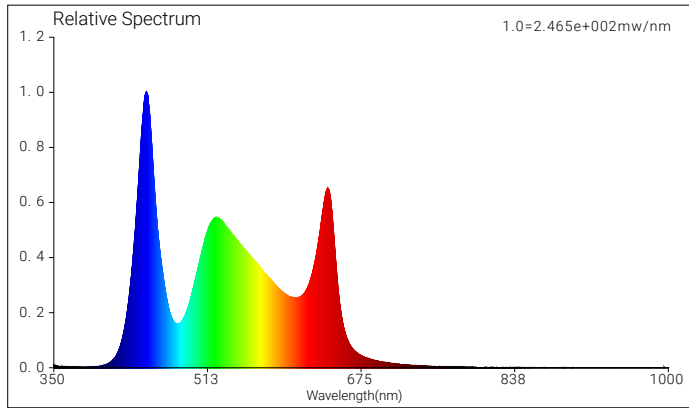

Field Angle:

HYPERZONE

Brightest in Class Outdoor Washbeam

SPEC SHEET

PHOTOMETRIC REPORT – CHROMATICITY

Spectral Distribution

CRI: 85.9 (R1-R8)

CIE 1931 EVERFINE