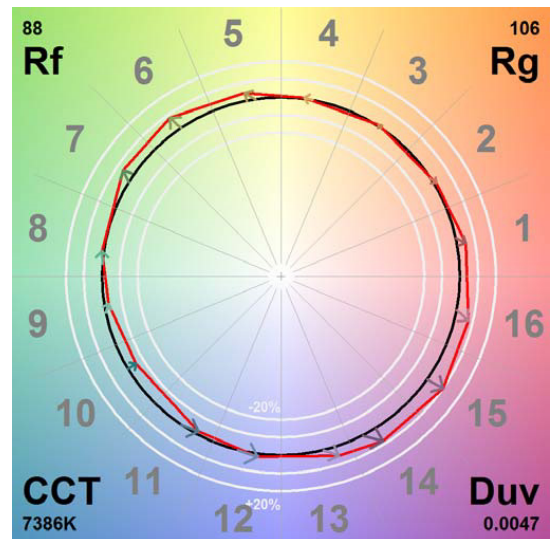

Photometric Data

- Fixture Luminous Output: 19,500 lumens
- CCT: 8,000K (+/- 200K)
- Ra: 86
- TM-30 Rf (IES TM-30-15 Fidelity Index): 88
- TM-30 Rg (IES TM-30-15 Fidelity Index): 106
- TLCI: 90
- Peak Luminous Intensity: 2,319,000 cd

CQS Q Values

Q1	Q2	Q3	Q4	Q5	Q6	Q7	Q8	Q9	Q10	Q11	Q12	Q13	Q14	Q15
90.5	90.9	93.4	94.7	89.6	88.2	85.8	88.7	90.7	92.0	95.3	97.8	91.7	88.1	87.8

Colour Parameters

Color temperature	Color rendering index	Color fidelity	Color gamut	Color quality scale	Color coordinate cie 1931	Color coordinate cie 1931	Color coordinate	Color coordinate	Color coordinate
CCT	CRI	TM30 Rf	TM30 Rg	CQS	x	y	u	v	Color diviation from black body
7,386K	85.9	88	106	90.2	0.2998	0.3188	0.1926	0.4609	0.0047

REV: 07/05/2026

HYPERZONE

Brightest in Class Outdoor Washbeam

SPEC SHEET

PHOTOMETRIC REPORT – TM-30

TM-30 Rf (IES TM-30-15 Fidelity Index): 88

TM-30 Rg (IES TM-30-15 Fidelity Index): 106

Hue Bin	Hue Angle	Graphic shift(%)		
		Rf	Chroma	Hue
1	0.0° – 22.5°	89	5	-4
2	22.5° – 45.0°	90	1	-4
3	45.0° – 67.5°	94	1	2
4	67.5° – 90.0°	91	0	5
5	90.0° – 112.5°	88	5	5
6	112.5° – 135.0°	88	8	2
7	135.0° – 157.5°	88	7	-4
8	157.5° – 180.0°	88	2	-7
9	180.0° – 202.5°	93	-2	-5
10	202.5° – 225.0°	91	-5	0
11	225.0° – 247.5°	87	-2	10
12	247.5° – 270.0°	79	2	11
13	270.0° – 292.5°	89	5	8
14	292.5° – 315.0°	83	9	8
15	315.0° – 337.5°	86	10	1
16	337.5° – 360.0°	85	7	-4

HYPERZONE

Brightest in Class Outdoor Washbeam

SPEC SHEET

PHOTOMETRIC REPORT – TM-30

Color Evaluation Sample

PHOTOMETRIC REPORT – TLCI-90

Color Evaluation Sample

Sector	Lightness	Chroma	Hue
R	-2	-1	0
R/Y	0	0	-1
Y	-1	-1	-1
Y/G	-1	-2	-1
G	-1	-2	0
G/C	0	-2	3
C	0	-1	2
C/B	0	0	0
B	0	-2	-1
B/M	0	-2	0
M	0	-2	0
M/R	-1	-2	0