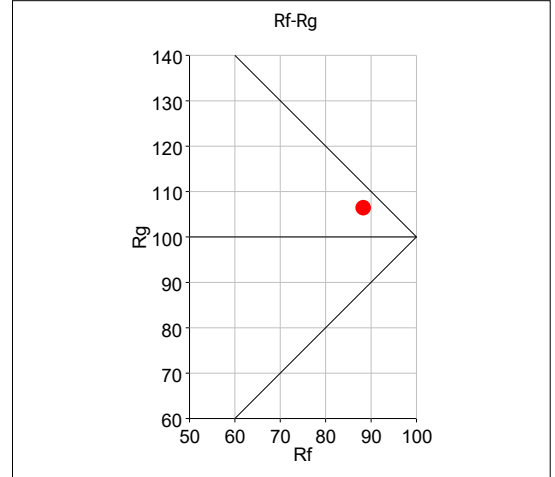

REV: 07/05/2026

HYPERZONE

Brightest in Class Outdoor Washbeam

SPEC SHEET

PHOTOMETRIC REPORT – TM-30

TM-30 Rf (IES TM-30-15 Fidelity Index): 88

TM-30 Rg (IES TM-30-15 Fidelity Index): 106

Hue Bin	Hue Angle	Graphic shift(%)		
		Rf	Chroma	Hue
1	0.0° – 22.5°	89	5	-4
2	22.5° – 45.0°	90	1	-4
3	45.0° – 67.5°	94	1	2
4	67.5° – 90.0°	91	0	5
5	90.0° – 112.5°	88	5	5
6	112.5° – 135.0°	88	8	2
7	135.0° – 157.5°	88	7	-4
8	157.5° – 180.0°	88	2	-7
9	180.0° – 202.5°	93	-2	-5
10	202.5° – 225.0°	91	-5	0
11	225.0° – 247.5°	87	-2	10
12	247.5° – 270.0°	79	2	11
13	270.0° – 292.5°	89	5	8
14	292.5° – 315.0°	83	9	8
15	315.0° – 337.5°	86	10	1
16	337.5° – 360.0°	85	7	-4