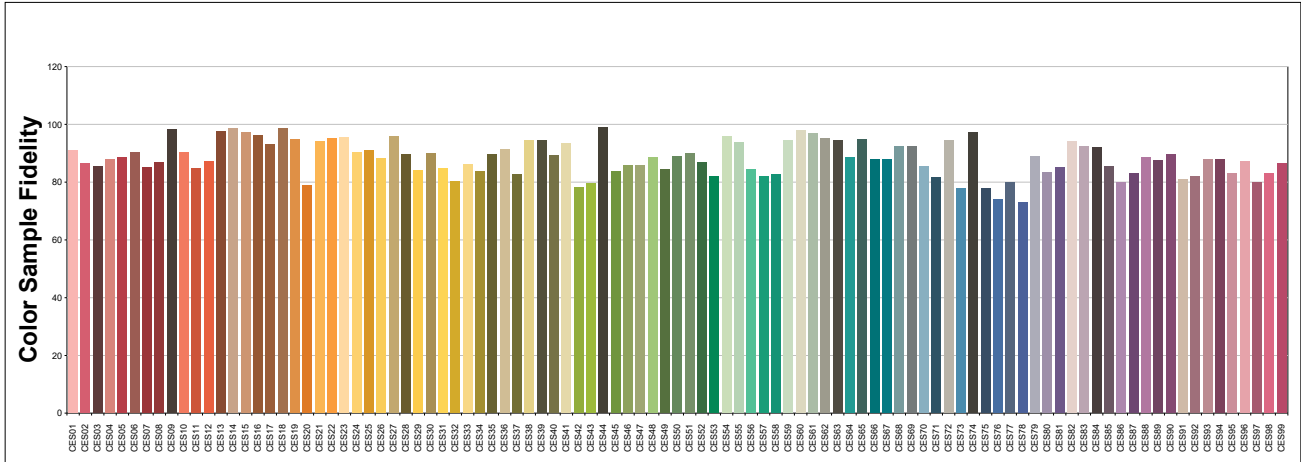

HYPERZONE

Brightest in Class Outdoor Washbeam

SPEC SHEET

PHOTOMETRIC REPORT – TM-30

Color Evaluation Sample