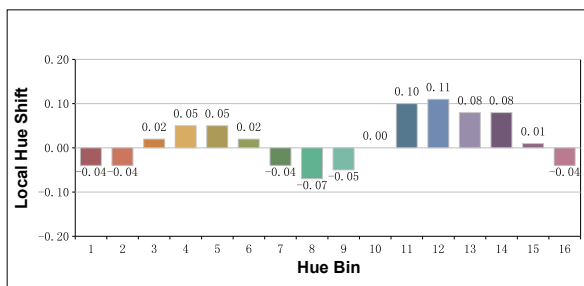

REV: 07/05/2026

HYPERZONE

Brightest in Class Outdoor Washbeam

SPEC SHEET

PHOTOMETRIC REPORT – TM-30

TM-30 Rf (IES TM-30-15 Fidelity Index): 88

TM-30 Rg (IES TM-30-15 Fidelity Index): 106

Hue Bin	Hue Angle	Graphic shift(%)		
		Rf	Chroma	Hue
1	0.0° – 22.5°	89	5	-4
2	22.5° – 45.0°	90	1	-4
3	45.0° – 67.5°	94	1	2
4	67.5° – 90.0°	91	0	5
5	90.0° – 112.5°	88	5	5
6	112.5° – 135.0°	88	8	2
7	135.0° – 157.5°	88	7	-4
8	157.5° – 180.0°	88	2	-7
9	180.0° – 202.5°	93	-2	-5
10	202.5° – 225.0°	91	-5	0
11	225.0° – 247.5°	87	-2	10
12	247.5° – 270.0°	79	2	11
13	270.0° – 292.5°	89	5	8
14	292.5° – 315.0°	83	9	8
15	315.0° – 337.5°	86	10	1
16	337.5° – 360.0°	85	7	-4